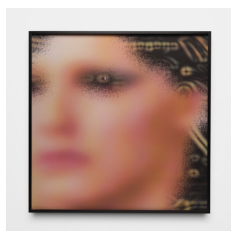

Paper: 15 x 13 in

38.1 x 33 cm

Framed: 18 1/2 x 14 1/2 in

47 x 36.8 cm

(LHL-D21-05)

ALTMAN SIEGEL

1150 25TH ST. SAN FRANCISCO, CA 94107

tel: 415.576.9300 / fax: 415.373.4471

www.altmansiegel.com

Lynn Hershman Leeson

Surgically Enhanced in Photoshop, 2019
Mirror, ripped photo, acrylic, pen ink
8 1/2 x 11 in
21.6 x 27.9 cm
Framed: 12 7/8 x 15 3/4 in
32.7 x 40 cm
(LHL-PH19-03)