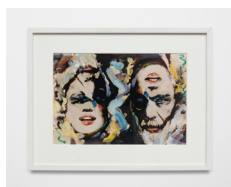

Lynn Hershman Leeson

Monroe/Freud, 1986

Chromogenic print on paper, acrylic paint

9 x 13 1/4 in

22.9 x 33.7 cm

Framed: 14 x 18 1/4 in

35.6 x 46.4 cm

(LHL-PH86-05)