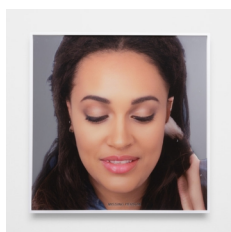

Lynn Hershman Leeson

Evidence of A Faulty Algorithm No. 1, 2021

Archival digital print printed on plexiglas in reverse against mirror

30 x 30 in

76.2 x 76.2 cm

Framed: 30 x 30 1/8 in

76.2 x 76.4 cm

Edition of 5 plus 1 artist's proof

(LHL-PH21-04)