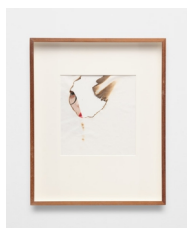

Digital print

7 x 10 in

17.8 x 25.4 cm

Framed: 13 1/4 x 16 in

33.7 x 40.6 cm

Edition of 3 plus 1 artist's proof
(LHL-PH18-01-01)

Lynn Hershman Leeson

Burnt Face, 2016