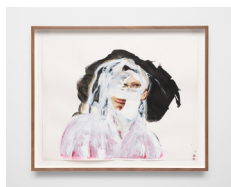

Lynn Hershman Leeson

Paranoia, 2021
Pen and acrylic paint on paper
19 x 24 in
48.3 x 61 cm
Framed: 22 1/4 x 27 1/4 in
56.5 x 69.2 cm
(LHL-D21-03)