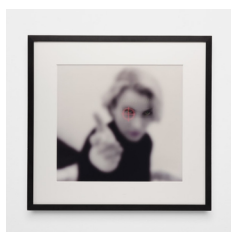

Edition of 5 plus 1 artist's proof

(LHL-PH13-10-02)

Lynn Hershman Leeson

Cyborg 9, 1997

Archival digital print

29 x 30 1/2 in

73.7 x 77.5 cm

Framed: 29 x 30 1/2 in