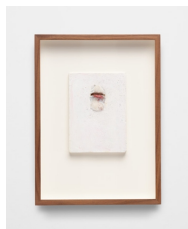

(LHL-D21-04)

Gallery 2

Lynn Hershman Leeson

Blanched expression with Feathers, 1965-2021

Plaster, wax, glass eyes, feathers, plexi

18 x 15 x 4 3/4 in

45.7 x 38.1 x 12.1 cm

(LHL-S65-05)