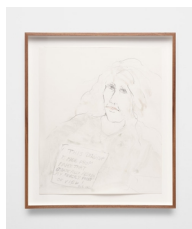

15 x 13 1/4 in

38.1 x 33.7 cm

Framed: 21 x 19 in

53.3 x 48.3 cm

(LHL-D77-01)

Lynn Hershman Leeson

Early Work 53, 1962

Acrylic on stretched canvas

44 x 34 in

111.8 x 86.4 cm

Framed: 45 1/2 x 35 3/4 in

115.6 x 90.8 cm

(LHL-P62-01)

ALTMAN SIEGEL

1150 25TH ST. SAN FRANCISCO, CA 94107

tel: 415.576.9300 / fax: 415.373.4471

www.altmansiegel.com

Lynn Hershman Leeson

My Point of View, 2021

Pencil and watercolor on paper

17 x 14 in

43.2 x 35.6 cm

Framed: 20 x 17 in

50.8 x 43.2 cm