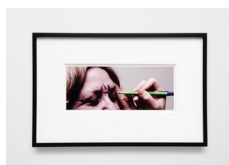

www.altmansiegel.com

Lynn Hershman Leeson

My Point of View, 2021

Pencil and watercolor on paper

17 x 14 in

43.2 x 35.6 cm

Framed: 20 x 17 in

50.8 x 43.2 cm

(LHL-D21-02)

Lynn Hershman Leeson

Self Portrait as Another Person, 1965

Wax, wig, glass eyes, makeup, tape recorder, Plexiglas,
wood sensor, sound

20 x 15 x 12 in

50.8 x 38.1 x 30.5 cm

(LHL-S65-04)

Lynn Hershman Leeson