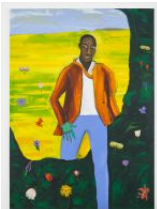

HOLLYBUSH GARDENS

1 - 2 WARNER YARD
LONDON EC1R 5EY
TEL: +44 (0) 207 837 5991
OFFICE@HOLLYBUSHGARDENS.CO.UK

LIST OF WORKS

Lubaina Himid
Bittersweet, 2022
Acrylic and charcoal on canvas
213h x 152w cm
83.86h x 59.84w in
LH_438

Lubaina Himid
Accidental Encounter, 2021
Acrylic on canvas
213h x 152w cm
83.86h x 59.84w in
LH_439

Lubaina Himid
Walking Back, 2022
Acrylic on canvas
213h x 152w cm
83.86h x 59.84w in
LH_440

Lubaina Himid
Under the Table, 2021
Acrylic and charcoal on found wooden table top
95h x 138w cm
37.40h x 54.33w in
LH_444