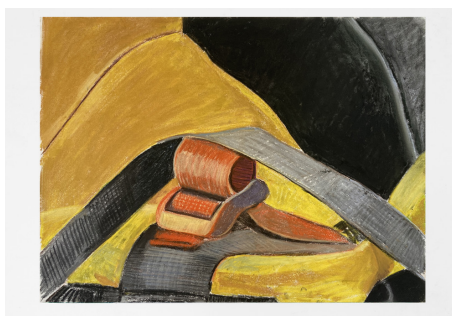

Pastel on Paper

Jenny Gagalka

Yellow Bag 17

18.75 x 24.75 in. (47.75 x 63 cm) Frame | 18 x 24 in. (45.75 x 61 cm) Work

Pastel on Paper

Jenny Gagalka

Yellow Bag 22

18.75 x 24.75 in. (47.75 x 63 cm) Frame | 18 x 24 in. (45.75 x 61 cm) Work