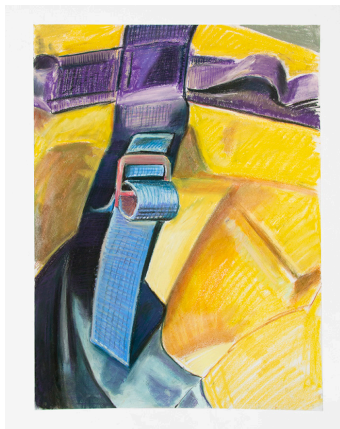

Pastel on Paper

Towards Gallery

Jenny Gagalka

Yellow Bag 14

24.75 x 18.75 in. (63 x 47.75 cm) Frame | 24 x 18 in. (61 x 45.75 cm) Work

Pastel on Paper

Jenny Gagalka

Yellow Bag 3

24.75 x 18.75 in. (63 x 47.75 cm) Frame | 24 x 18 in. (61 x 45.75 cm) Work

Pastel on Paper

Jenny Gagalka

Yellow Bag 8

24.75 x 18.75 in. (63 x 47.75 cm) Frame | 24 x 18 in. (61 x 45.75 cm) Work

Pastel on Paper

Jenny Gagalka

Yellow Bag 6

24.75 x 18.75 in. (63 x 47.75 cm) Frame | 24 x 18 in. (61 x 45.75 cm) Work

Pastel on Paper

Towards Gallery

Jenny Gagalka

Yellow Bag 16

24.75 x 18.75 in. (63 x 47.75 cm) Frame | 24 x 18 in. (61 x 45.75 cm) Work