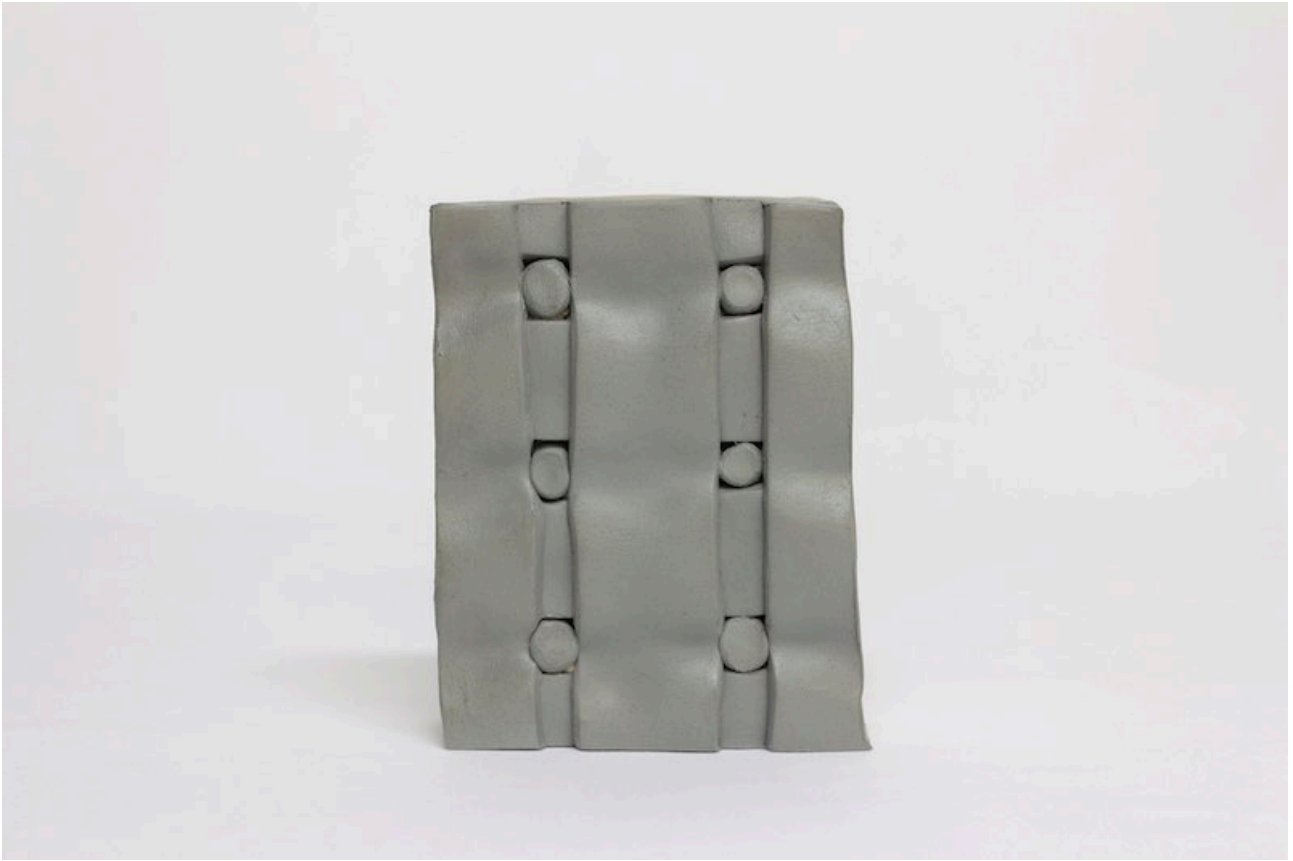

XYZ_Ono_SC_20_06

artist : Hikari Ono
title : Object for Painting No.44
media : clay
size : H15.0 x W11.5 x D5.2cm
year : 2020