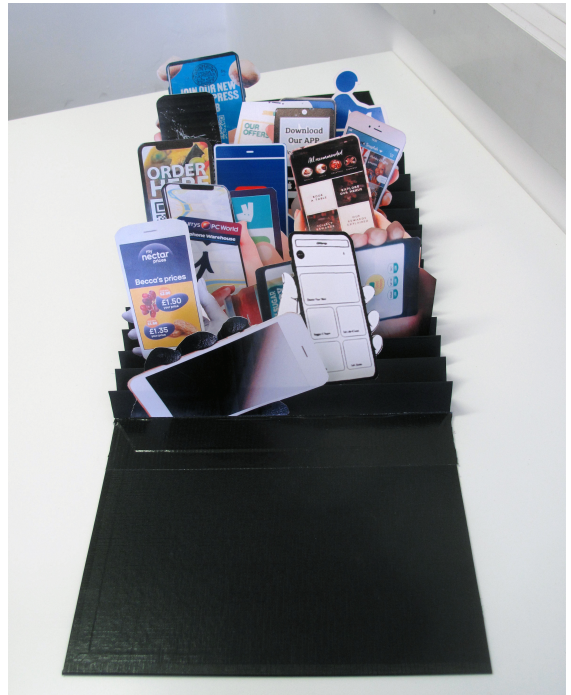

found calendars and magazine files (cardboard office and home storage for papers)
62 x 33 x 33 cm
2022

>Bookblind 1<

printed paper, wooden frame, string
64 x 34 x 12 cm
2021

>Bookblind 3<

printed paper, wooden frame, string
64 x 34 x 12 cm
2021

>Bookblind 2<
printed paper, wooden frame, string
64,5 x 79 x 8 cm
2021

>Calendar House 2 <
found calendars and magazine files (cardboard
office and home storage for papers), clock
mechanism
52 x 17 x 31 cm
2021

Upstairs gallery:

>Phonebook 1<
cardboard, tape, digital print on cardboard
open: 26,5 x 50 x 20.5 cm
closed: 20 x 26,5 x 3 cm
2022

>Phonebook 2<
cardboard, tape, digital print on cardboard
open: 26,5 x 50 x 20.5 cm
closed: 20 x 26,5 x 3 cm
2022