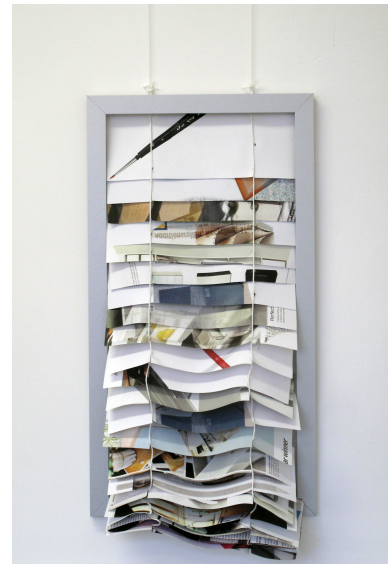

found calendars and magazine files (cardboard office and home storage for papers)
62 x 33 x 33 cm
2022

>Bookblind 1<

printed paper, wooden frame, string
64 x 34 x 12 cm
2021

>Bookblind 3<

printed paper, wooden frame, string
64 x 34 x 12 cm
2021

>Wallhanging 1<
digital print on polysilk
84,1 x 118,9 cm (Din A0)
2021

Office:

>Wallhanging 2<
digital print on polysilk
84,1 x 118,9 cm (Din A0)
2022

Back gallery:

>Wallhanging 4<
digital print on polysilk
84,1 x 118,9 cm (Din A0)
2021