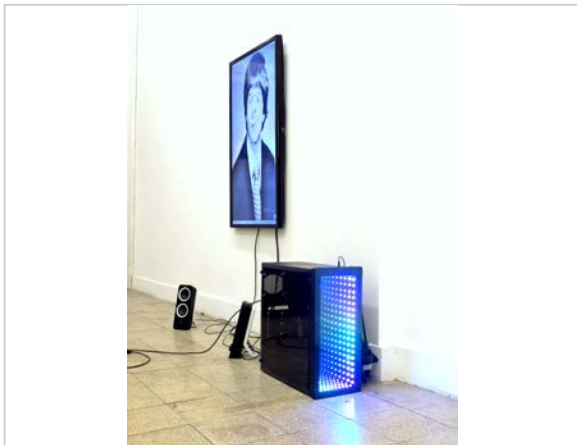

\$850

C.E.M. Dx Suite- Edition of 1 + 1 AP

\$4,800

C.E.M. Teaser

<https://www.youtube.com/watch?v=NacsCpxmdLE>

Visual Novel Dx

Custom built Infinity Mirror PC with tokens of Jane

Printed screen-shot of your choosing