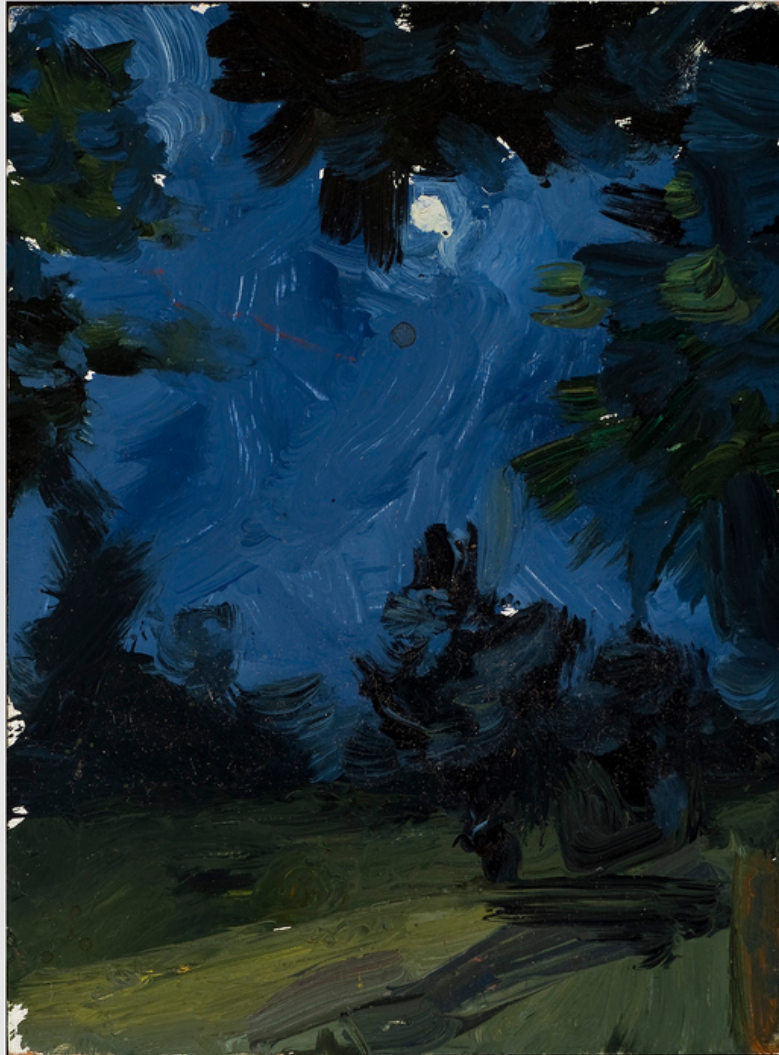

FACE

EMILY WEINER

Reveal, 2022

Oil on linen in stoneware frame

10 x 13"

BEN ESTES

Balloons for Moonless Nights, 2022

stoneware platter

10.5 x 10.5 "

FACE

ANNE HERBERT
Omie Wise, 2021
Acrylic on muslin
23 x 27"

CARL D'ALVIA
Huddle, 2017
Resin, paint
15 x 16 x 7"

FACE

DAVID ONRI ANDERSON

Ripple II, 2022

acrylic and graphite on raw canvas

16 x 13 "

BEN ESTES
Cloud Commune, 2022
stoneware platter
10.5 x 10.5 "

SUSANNA COFFEY
Clay Hill Road, VT, 1995
oil on panel
8 x 6 "

FACE

SUSANNA COFFEY

Hunter's Moon, Gardeners Chair 10/10 2010

oil on panel