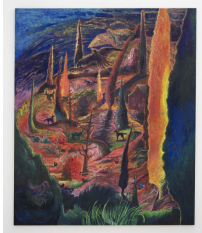

HALSEY MCKAY GALLERY

Raymie Iadevaia - Yonder, 2022

Installation View

Raymie Iadevaia
Castles in the Wind, 2022
Oil on wood panel
24 x 30 inches (61 x 76.2 cm)
022

Raymie Iadevaia
Yonder, 2022
Oil on wood panel
60 x 50 inches (152.4 x 127 cm)
019

Raymie Iadevaia
Nightshades, 2022
Oil on wood panel
60 x 50 inches (152.4 x 127 cm)
025

Raymie Iadevaia
Hollyvista Steps, 2022
Oil on wood panel
40 x 30 inches (101.6 x 76.2 cm)
024

HALSEY MCKAY GALLERY

Raymie ladevaia
Purple Ambrosia, 2022
Oil on wood panel
30 x 40 inches (76.2 x 101.6 cm)
027

Raymie ladevaia
Night Owl, 2022
Oil on canvas
36 x 48 inches (91.4 x 121.9 cm)
029

Raymie ladevaia
The Santa Anas, 2022
Oil on wood panel
50 x 60 inches (127 x 152.4 cm)
030