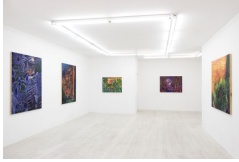

HALSEY MCKAY GALLERY

Raymie Iadevaia - Yonder, 2022

Installation View

Raymie Iadevaia
Castles in the Wind, 2022
Oil on wood panel
24 x 30 inches (61 x 76.2 cm)
022

Raymie Iadevaia
Yonder, 2022
Oil on wood panel
60 x 50 inches (152.4 x 127 cm)
019

Raymie Iadevaia
Nightshades, 2022
Oil on wood panel
60 x 50 inches (152.4 x 127 cm)
025

Raymie Iadevaia
Hollyvista Steps, 2022
Oil on wood panel
40 x 30 inches (101.6 x 76.2 cm)
024

HALSEY MCKAY GALLERY