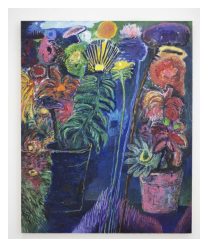

Raymie ladevaia
Under the Wilding Moon, 2022
Oil on wood panel
30 x 24 inches (76.2 x 61 cm)
031