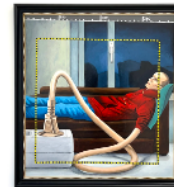

'waxed plastic farmhouse' by Michel Gomm - list of works

1)
Michel Gomm
An
2022
Acrylic on MDF board
63 x 52cm

2)
Michel Gomm
Ohne Titel
2021
Acrylic on glass
41 x 56cm

3)
Michel Gomm
Steckdose
2022
Acrylic on MDF board
97 x 90cm

4)
Michel Gomm
Bauernhof
2022
Collage on found painting
54 x 73cm

5)
Michel Gomm
Kuss
2022
Acrylic and collage on found object
51 x 61cm

6)
Michel Gomm
Inliner
2022
Acrylic and objects on MDF board
70 x 110cm