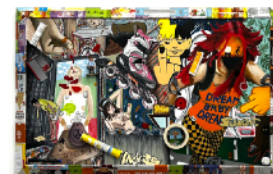

'waxed plastic farmhouse' by Michel Gomm - list of works

1)
Michel Gomm
An
2022
Acrylic on MDF board
63 x 52cm

2)
Michel Gomm
Ohne Titel
2021
Acrylic on glass
41 x 56cm

3)
Michel Gomm
Steckdose
2022
Acrylic on MDF board
97 x 90cm

4)
Michel Gomm
Bauernhof
2022
Collage on found painting
54 x 73cm

5)
Michel Gomm
Kuss
2022
Acrylic and collage on found object
51 x 61cm

6)
Michel Gomm
Inliner
2022
Acrylic and objects on MDF board
70 x 110cm