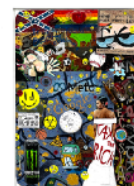

7)
Michel Gomm
Monster Meta Auto Export
2022
Acrylic on MDF board
72 x 52cm