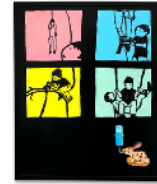

'waxed plastic farmhouse' by Michel Gomm - list of works

1)
Michel Gomm
An
2022
Acrylic on MDF board
63 x 52cm

2)
Michel Gomm
Ohne Titel
2021
Acrylic on glass
41 x 56cm

3)
Michel Gomm
Steckdose
2022
Acrylic on MDF board
97 x 90cm

4)
Michel Gomm
Bauernhof
2022
Collage on found painting
54 x 73cm

5)
Michel Gomm
Kuss
2022
Acrylic and collage on found object
51 x 61cm

6)
Michel Gomm
Inliner
2022
Acrylic and objects on MDF board
70 x 110cm