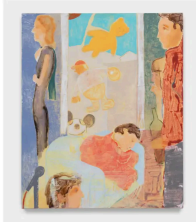

24 x 20 inches (61 x 50.8 cm)

(2022.BORNSTEIN.01)

Swan Painter, 2022

Acrylic, acrylic ink, airbrush, tinted gesso and oil on linen

24 x 20 inches (61 x 50.8 cm)

(2022.BORNSTEIN.07)

The Playroom, 2022

Acrylic, acrylic ink, airbrush, tinted gesso and oil on linen

24 x 20 inches (61 x 50.8 cm)

(2022.BORNSTEIN.06)

The Poet and the Architect, 2022

Oil, acrylic ink and airbrush on linen

24 x 20 inches (61 x 50.8 cm)

(2022.BORNSTEIN.10)

Charles Moffett

Highline Leap, 1999 (Chelsea Girl with Chelseas), 2022
Acrylic, acrylic ink, airbrush, tinted gesso and oil on linen
24 x 20 inches (61 x 50.8 cm)
(2022.BORNSTEIN.05)

Welcome To The Banquet (Parade Balloons), 2022
Acrylic, acrylic ink, airbrush, tinted gesso and oil on linen
24 x 20 inches (61 x 50.8 cm)
(2022.BORNSTEIN.03)

Cloud Sign, 2022
Oil, acrylic, ink, airbrush, on linen
24 x 20 inches (61 x 50.8 cm)
(2022.BORNSTEIN.09)