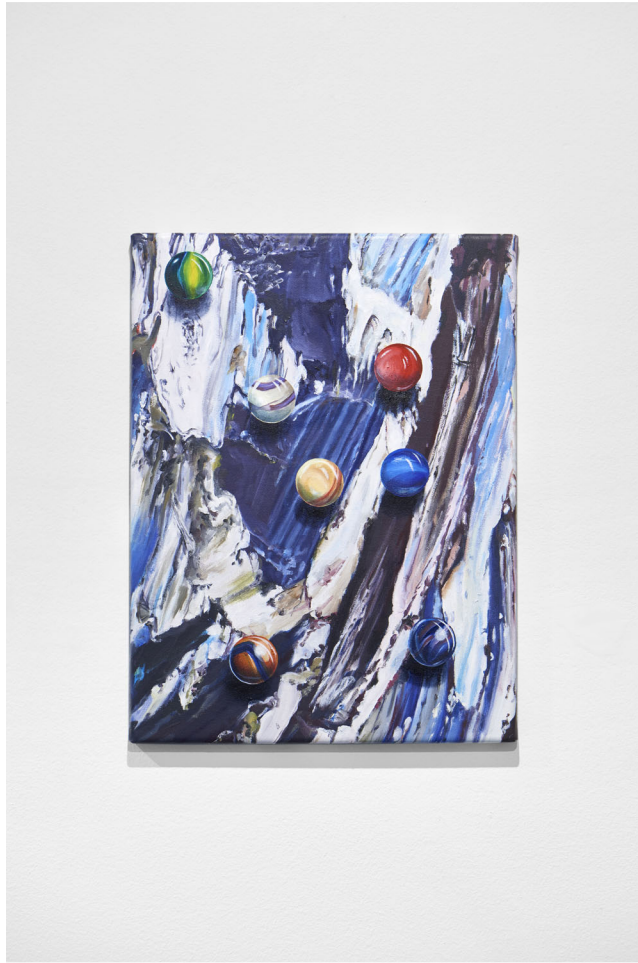

# Wilde

**Mathieu DAFFLON**  
*Mariana and Diogo's marbles, 2022*  
Oil on canvas  
42 x 32 cm  
(Ref. DAFO10204)

**Genève**

24, rue du Vieux-Billard  
CH – 1205 Genève  
+ 41 22 310 00 13  
geneve@wildegallery.ch

# Wilde

**Mathieu DAFFLON**  
*Ester's marbles, 2022*  
Oil on canvas  
42 x 32 cm  
(Ref. DAFO10205)