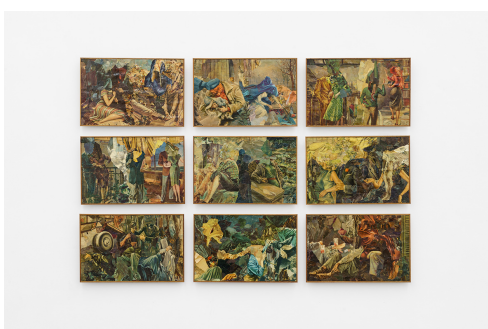

49381
Marcelo Silveira
Hotel Solidão (Group VI) 2019 / 2021
printed paper, newsprint, cotton fabric, eucatex, PVA ink, PVA white
glue and various woods
9 peças de 27,2 x 42,1 x 3 cm