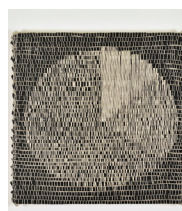

Analia Saban
Pie Chart (10%, 90%) (Black on White), 2022
Woven acrylic paint and lin-en thread on panel
86.4 x 86.4 x 5.1 cm - 34,25 x 34,5 x 2,25 in
(AS22MM5)

Analia Saban
Composition for Pie Chart (15%, 20%, 65%) (White on Black), 2022
Woven acrylic paint and linen thread on panel
40.6 x 40.6 x 2.5 cm - 16,25 x 16,5 x 1,75 in
(AS22MM9)