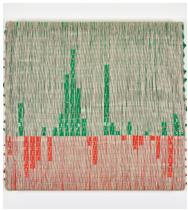

ANALIA SABAN  
Quantifiable

**Analia Saban**  
*Composition for Bar Graph*, 2022  
Woven acrylic paint and linen thread on panel  
40.6 x 44,45 x 2.5 cm - 16 x 17,5 x 1 in  
(AS22MM12)

**Analia Saban**  
*Market Trend #1082*, 2022  
Woven acrylic paint and linen thread  
190.5 x 172.7 x 1 cm - 75 x 68 x 0,25 in  
(AS22MM1)

**Analia Saban**  
*Market Trend #5935*, 2022  
Woven acrylic paint and linen thread  
193 x 175.3 x 1 cm - 76 x 69 x 0,25 in  
(AS22MM3)

**Analia Saban**  
*Market Trend #0022*, 2022  
Woven acrylic paint and linen thread  
190.5 x 175.3 x 1 cm - 75 x 69 x 0,25 in  
(AS22MM2)

**Analia Saban**  
*Market Trend #2400*, 2022  
Woven acrylic paint and linen thread on panel  
190.5 x 175.3 x 1 cm - 75 x 69 x 0,25 in  
(AS22MM4)

**Analia Saban**  
*Volatility*, 2022  
Minerals on walnut shelf  
335.3 x 17.8 x 27.9 cm - 132 x 7 x 11 in  
(AS22S1)

**Analia Saban**  
*Woven Angle Gradient as Weft, Black (Nine O'Clock) #2*, 2022  
Woven acrylic paint and linen thread on panel  
193 x 174 x 5.7 cm - 76 x 68,5 x 2,25 in  
(AS22MM11)

**Analia Saban**  
*Pie Chart (40%, 60%) (Black on White)*, 2022  
Woven acrylic paint and linen thread on panel  
86.4 x 86.4 x 5.1 cm - 34,25 x 34,5 x 2,25 in  
(AS22MM6)