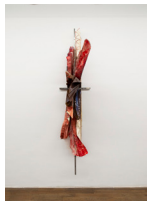

Derosia

Main Gallery:

Em Rooney
oedipal capacity, 2022
Steel, plastic, cardboard, silk, resin, seashells, wire
69 x 48 x 33 in (175.3 x 121.9 x 83.8 cm)
ER157

Em Rooney
Madame Charpillon, 2022
Steel, steel hinges, flocking, pigmented resin
94 x 24 x 24.5 in (238.8 x 61 x 62.2 cm)
ER158

Em Rooney
Eclosion Sequence, 2022
Steel, dyed paper, dyed papier-mâché, paint, resin
94 x 20 x 28.5 in (238.8 x 50.8 x 72.4 cm)
ER159

Em Rooney
Lover's Year, 2022
Steel, aluminum, gold foil, copper
94 x 128 x 7 in (238.8 x 325.1 x 17.8 cm)
ER160