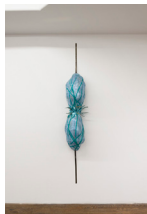

Em Rooney
trouble every day, 2022
Steel, indigo dyed rice paper, pigmented resin, Mylar, stones, rhinestones, synthetic whale boning, steel boning
80.5 x 10 x 11 in (204.5 x 25.4 x 27.9 cm)
ER162