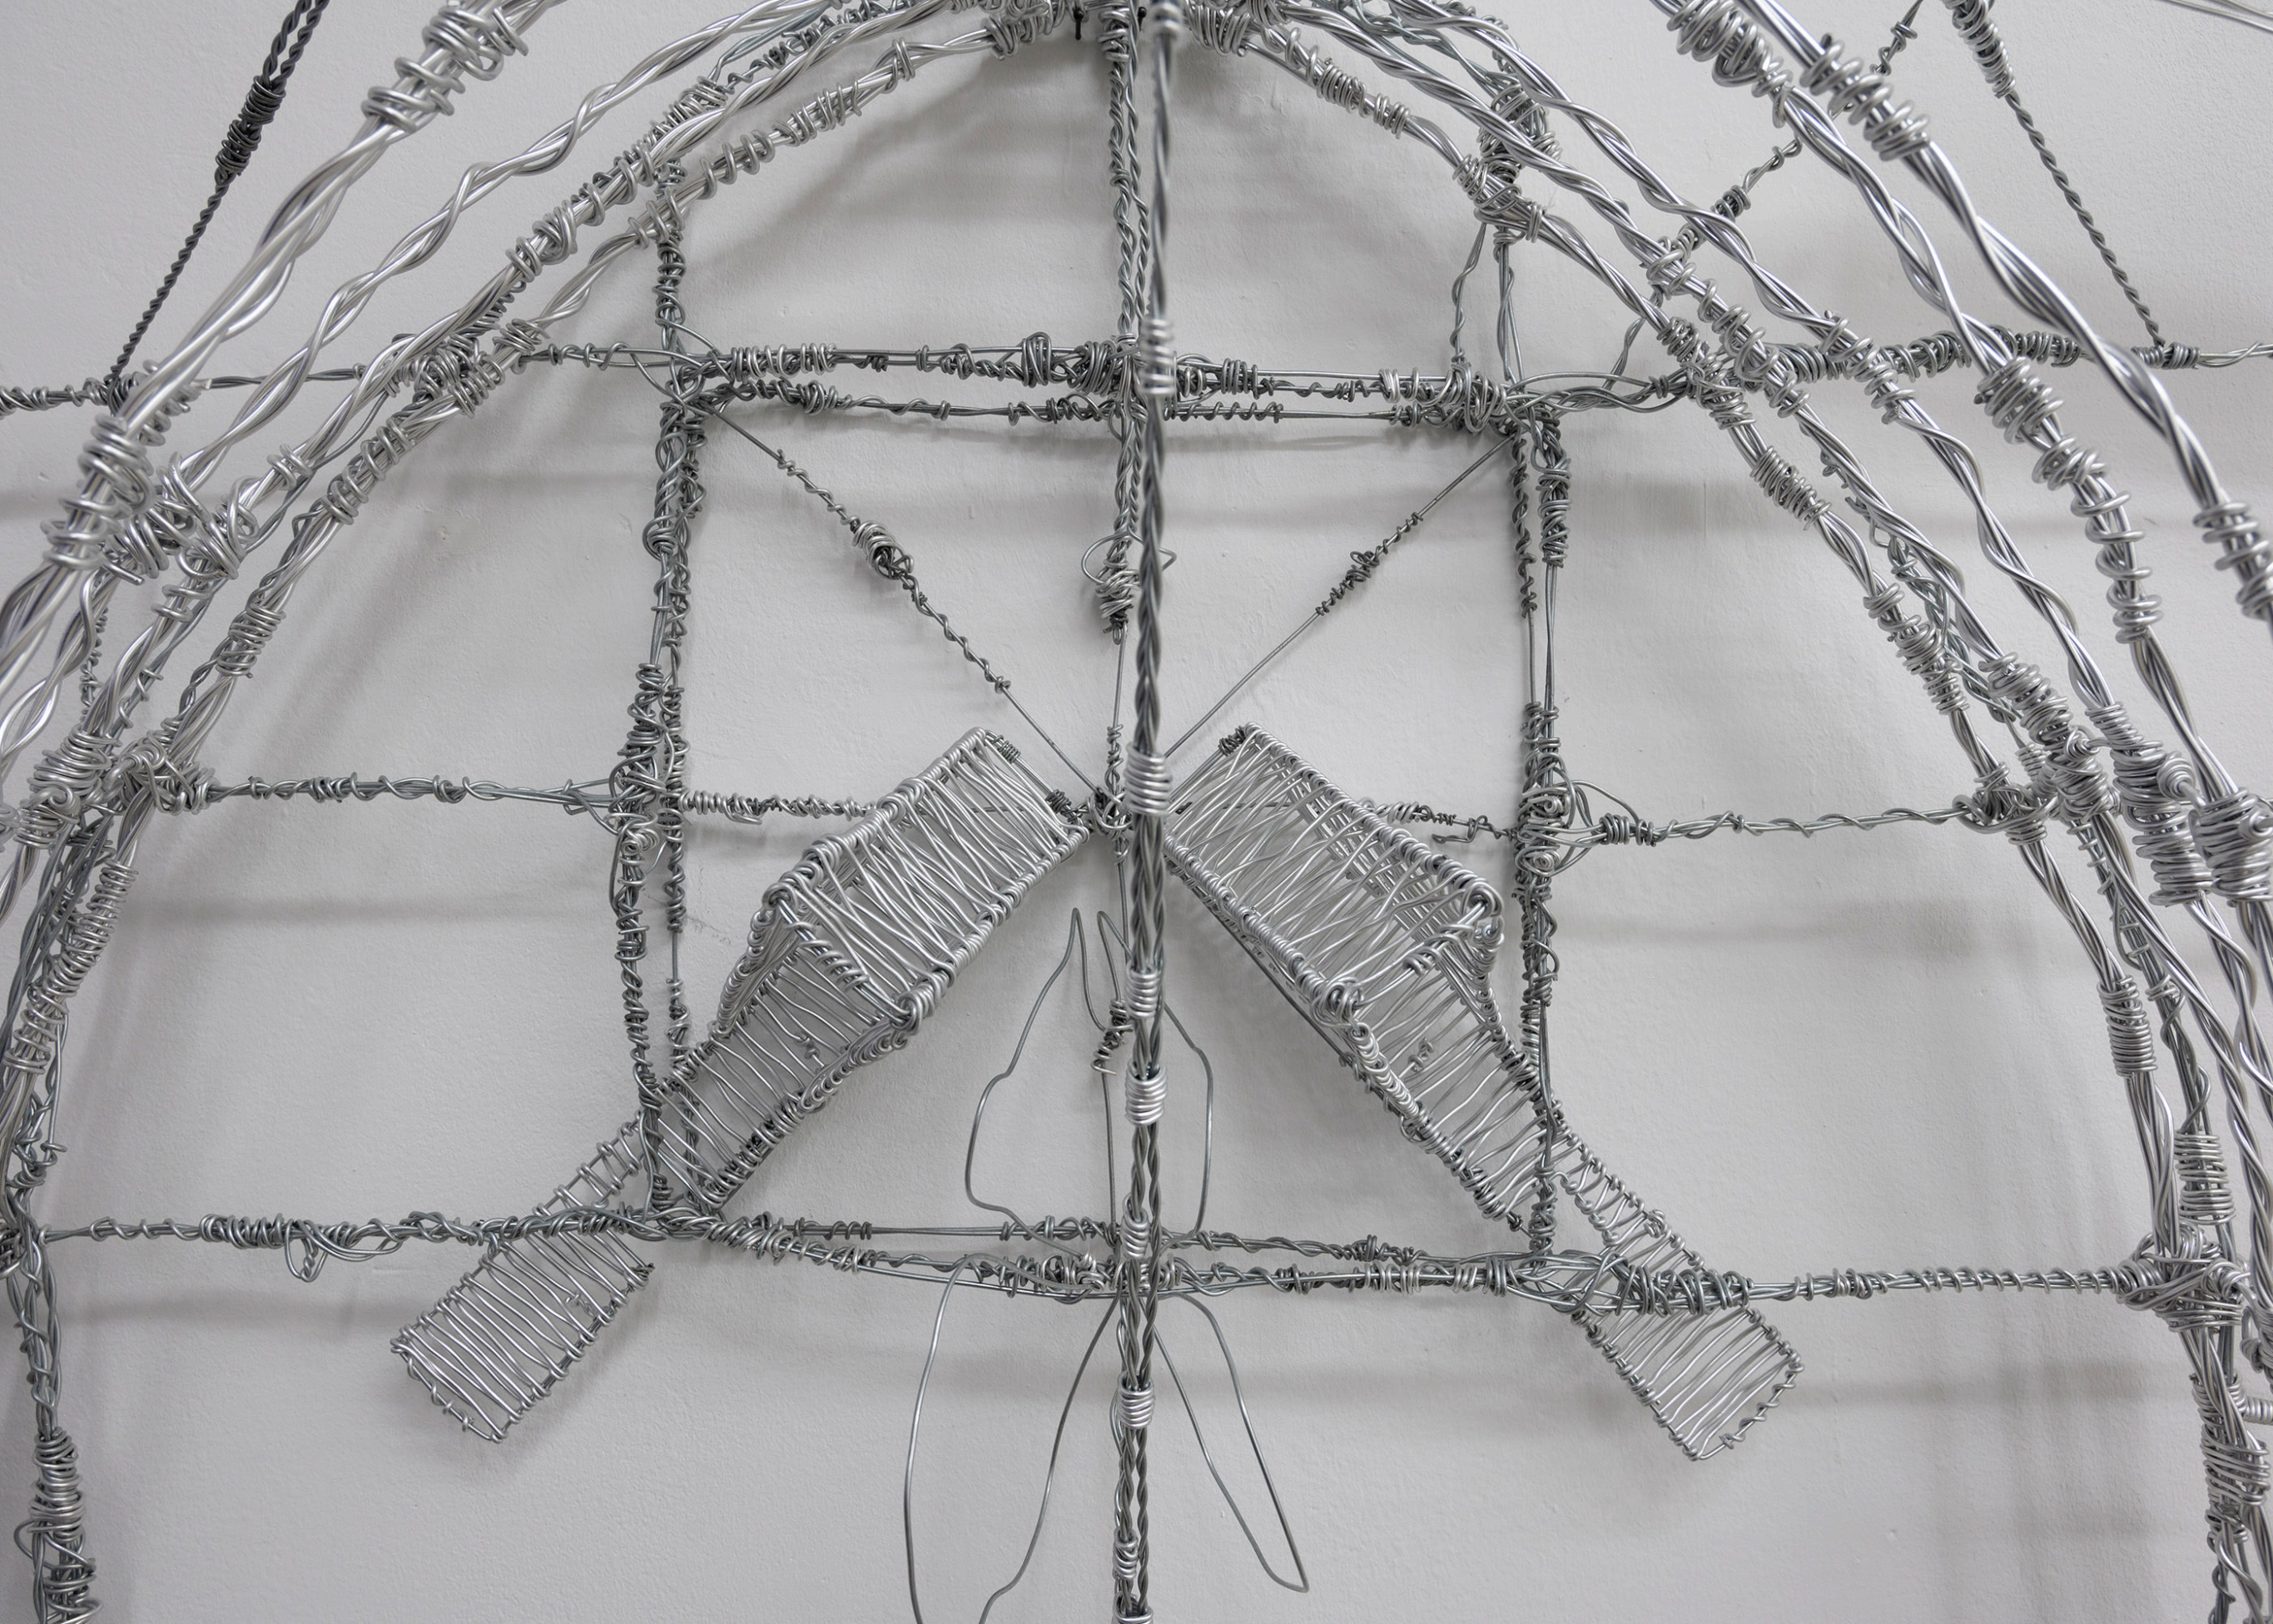

**Sami Schlichting**

Swallow

Installation view, Sami Schlichting, *Swallow*, Lucas Hirsch, Düsseldorf, 2022

*The Secret*, 2022  
Iron and aluminum wire  
152 x 125 x 40 cm

Installation view, Sami Schlichting, *Swallow*, Lucas Hirsch, Düsseldorf, 2022

Installation view, Sami Schlichting, *Swallow*, Lucas Hirsch, Düsseldorf, 2022

Installation view, Sami Schlichting, *Swallow*, Lucas Hirsch, Düsseldorf, 2022

*Twin Study A, 2022*  
Iron and aluminum wire, clay, straw  
52 x 77 x 22 cm

Installation view, Sami Schlichting, *Swallow*, Lucas Hirsch, Düsseldorf, 2022

Installation view, Sami Schlichting, *Swallow*, Lucas Hirsch, Düsseldorf, 2022

Installation view, Sami Schlichting, *Swallow*, Lucas Hirsch, Düsseldorf, 2022

*Swallow*, 2022  
Iron and aluminum wire  
95 x 190 x 99 cm

Installation view, Sami Schlichting, *Swallow*, Lucas Hirsch, Düsseldorf, 2022

f3, 2022  
Iron and aluminum wire, clay, straw  
54 x 50 x 20 cm cm