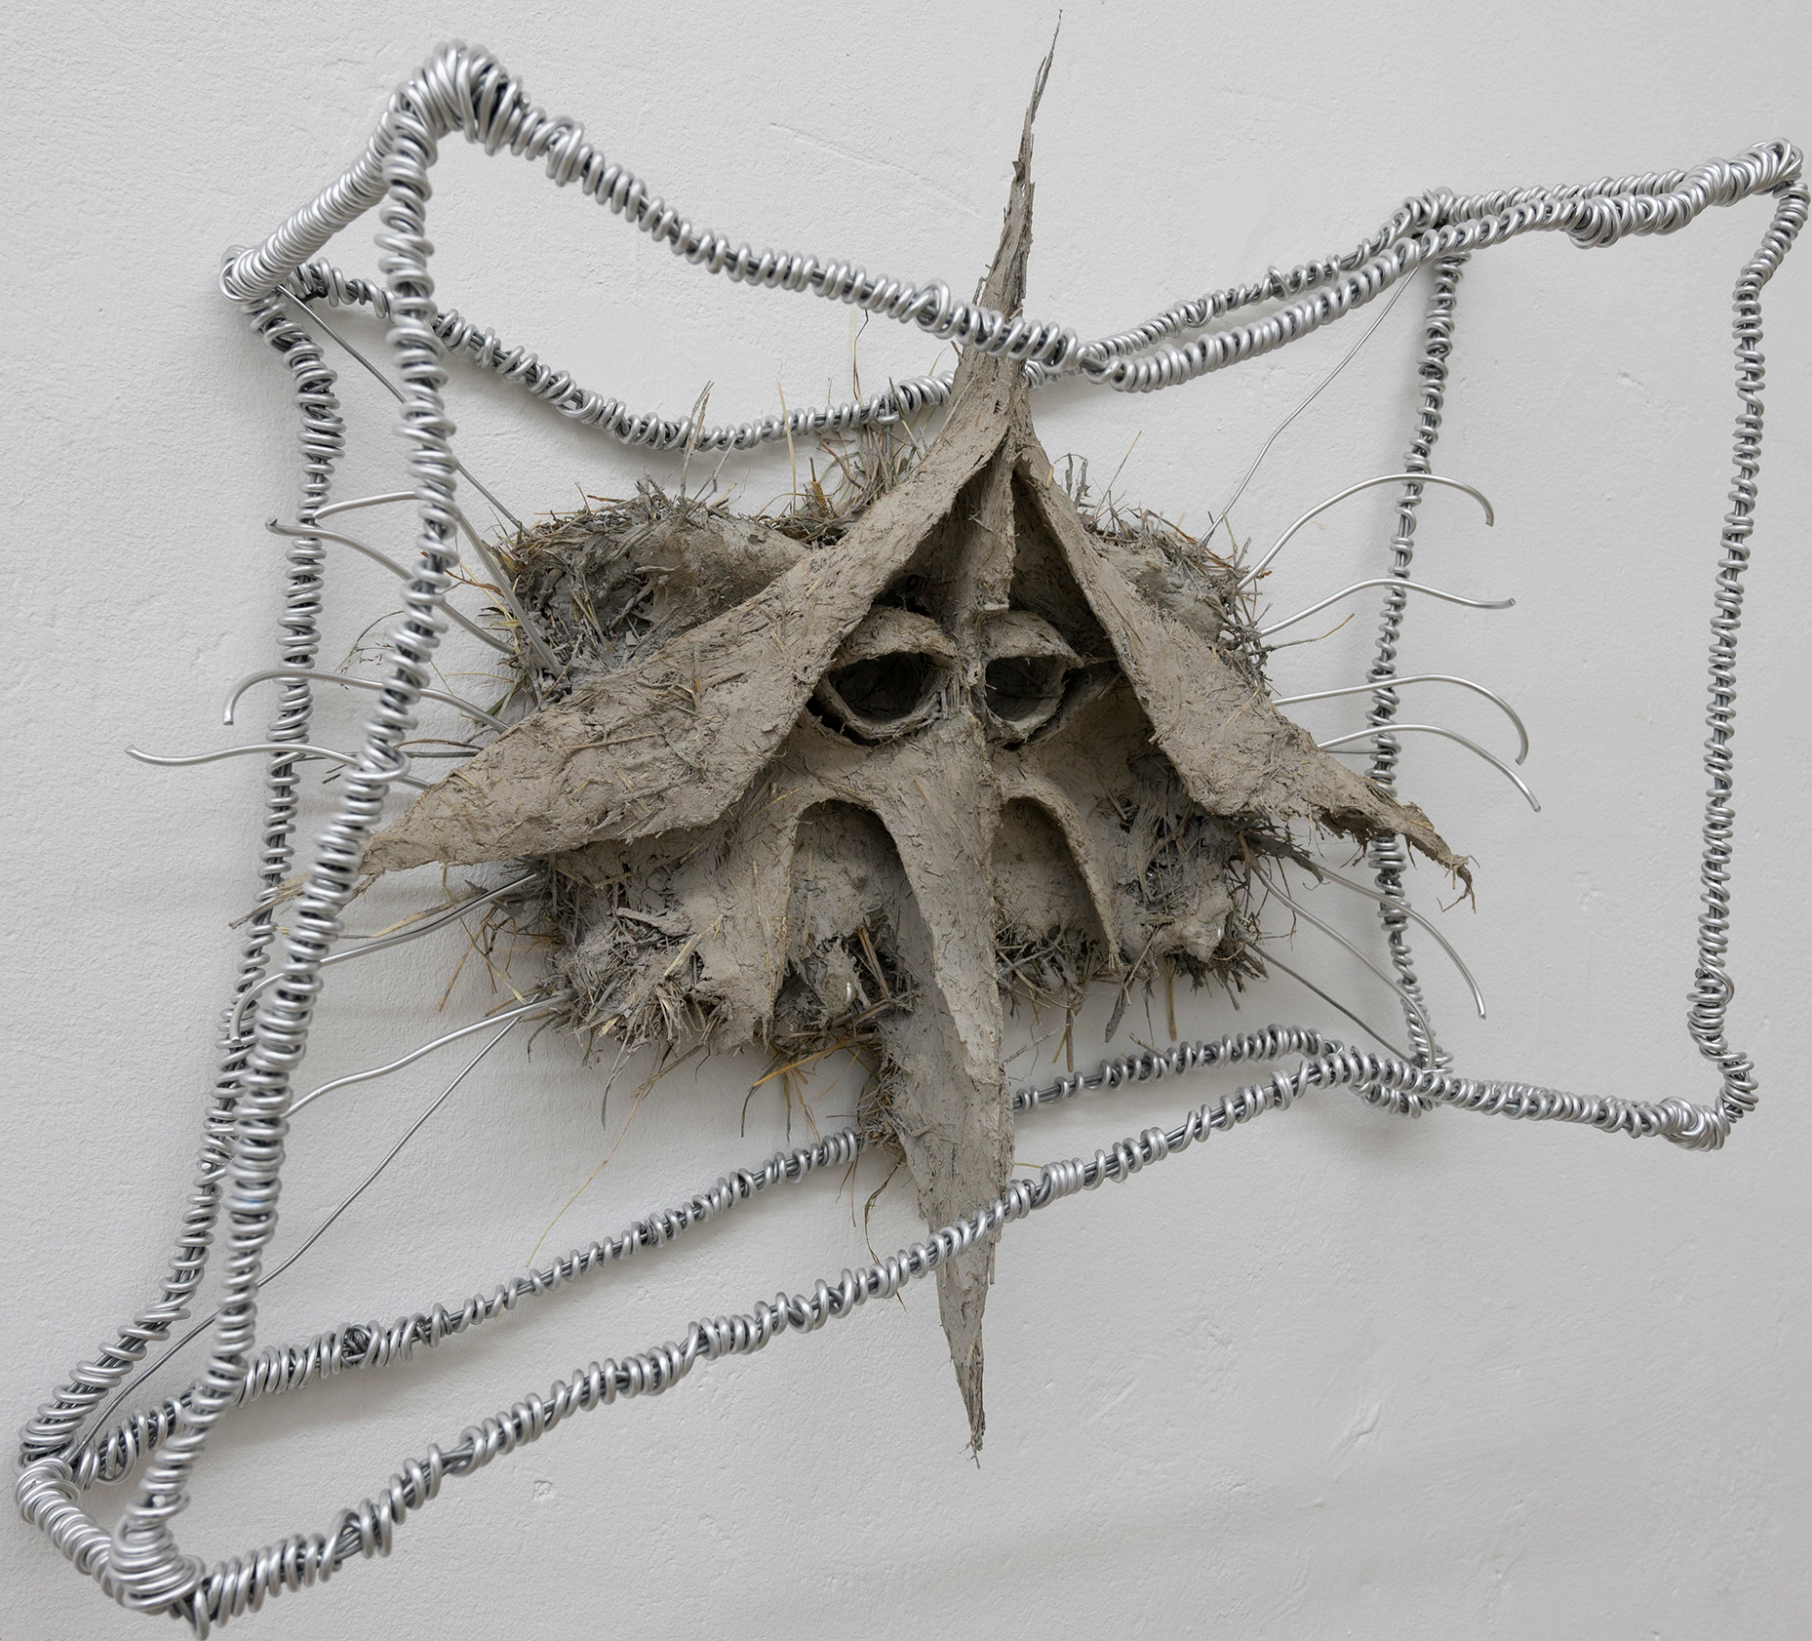

Installation view, Sami Schlichting, *Swallow*, Lucas Hirsch, Düsseldorf, 2022

Installation view, Sami Schlichting, *Swallow*, Lucas Hirsch, Düsseldorf, 2022

*Twin Study A, 2022*  
Iron and aluminum wire, clay, straw  
52 x 77 x 22 cm

Installation view, Sami Schlichting, *Swallow*, Lucas Hirsch, Düsseldorf, 2022

Installation view, Sami Schlichting, *Swallow*, Lucas Hirsch, Düsseldorf, 2022

Installation view, Sami Schlichting, *Swallow*, Lucas Hirsch, Düsseldorf, 2022

*Swallow*, 2022  
Iron and aluminum wire  
95 x 190 x 99 cm

Installation view, Sami Schlichting, *Swallow*, Lucas Hirsch, Düsseldorf, 2022

f3, 2022  
Iron and aluminum wire, clay, straw  
54 x 50 x 20 cm cm