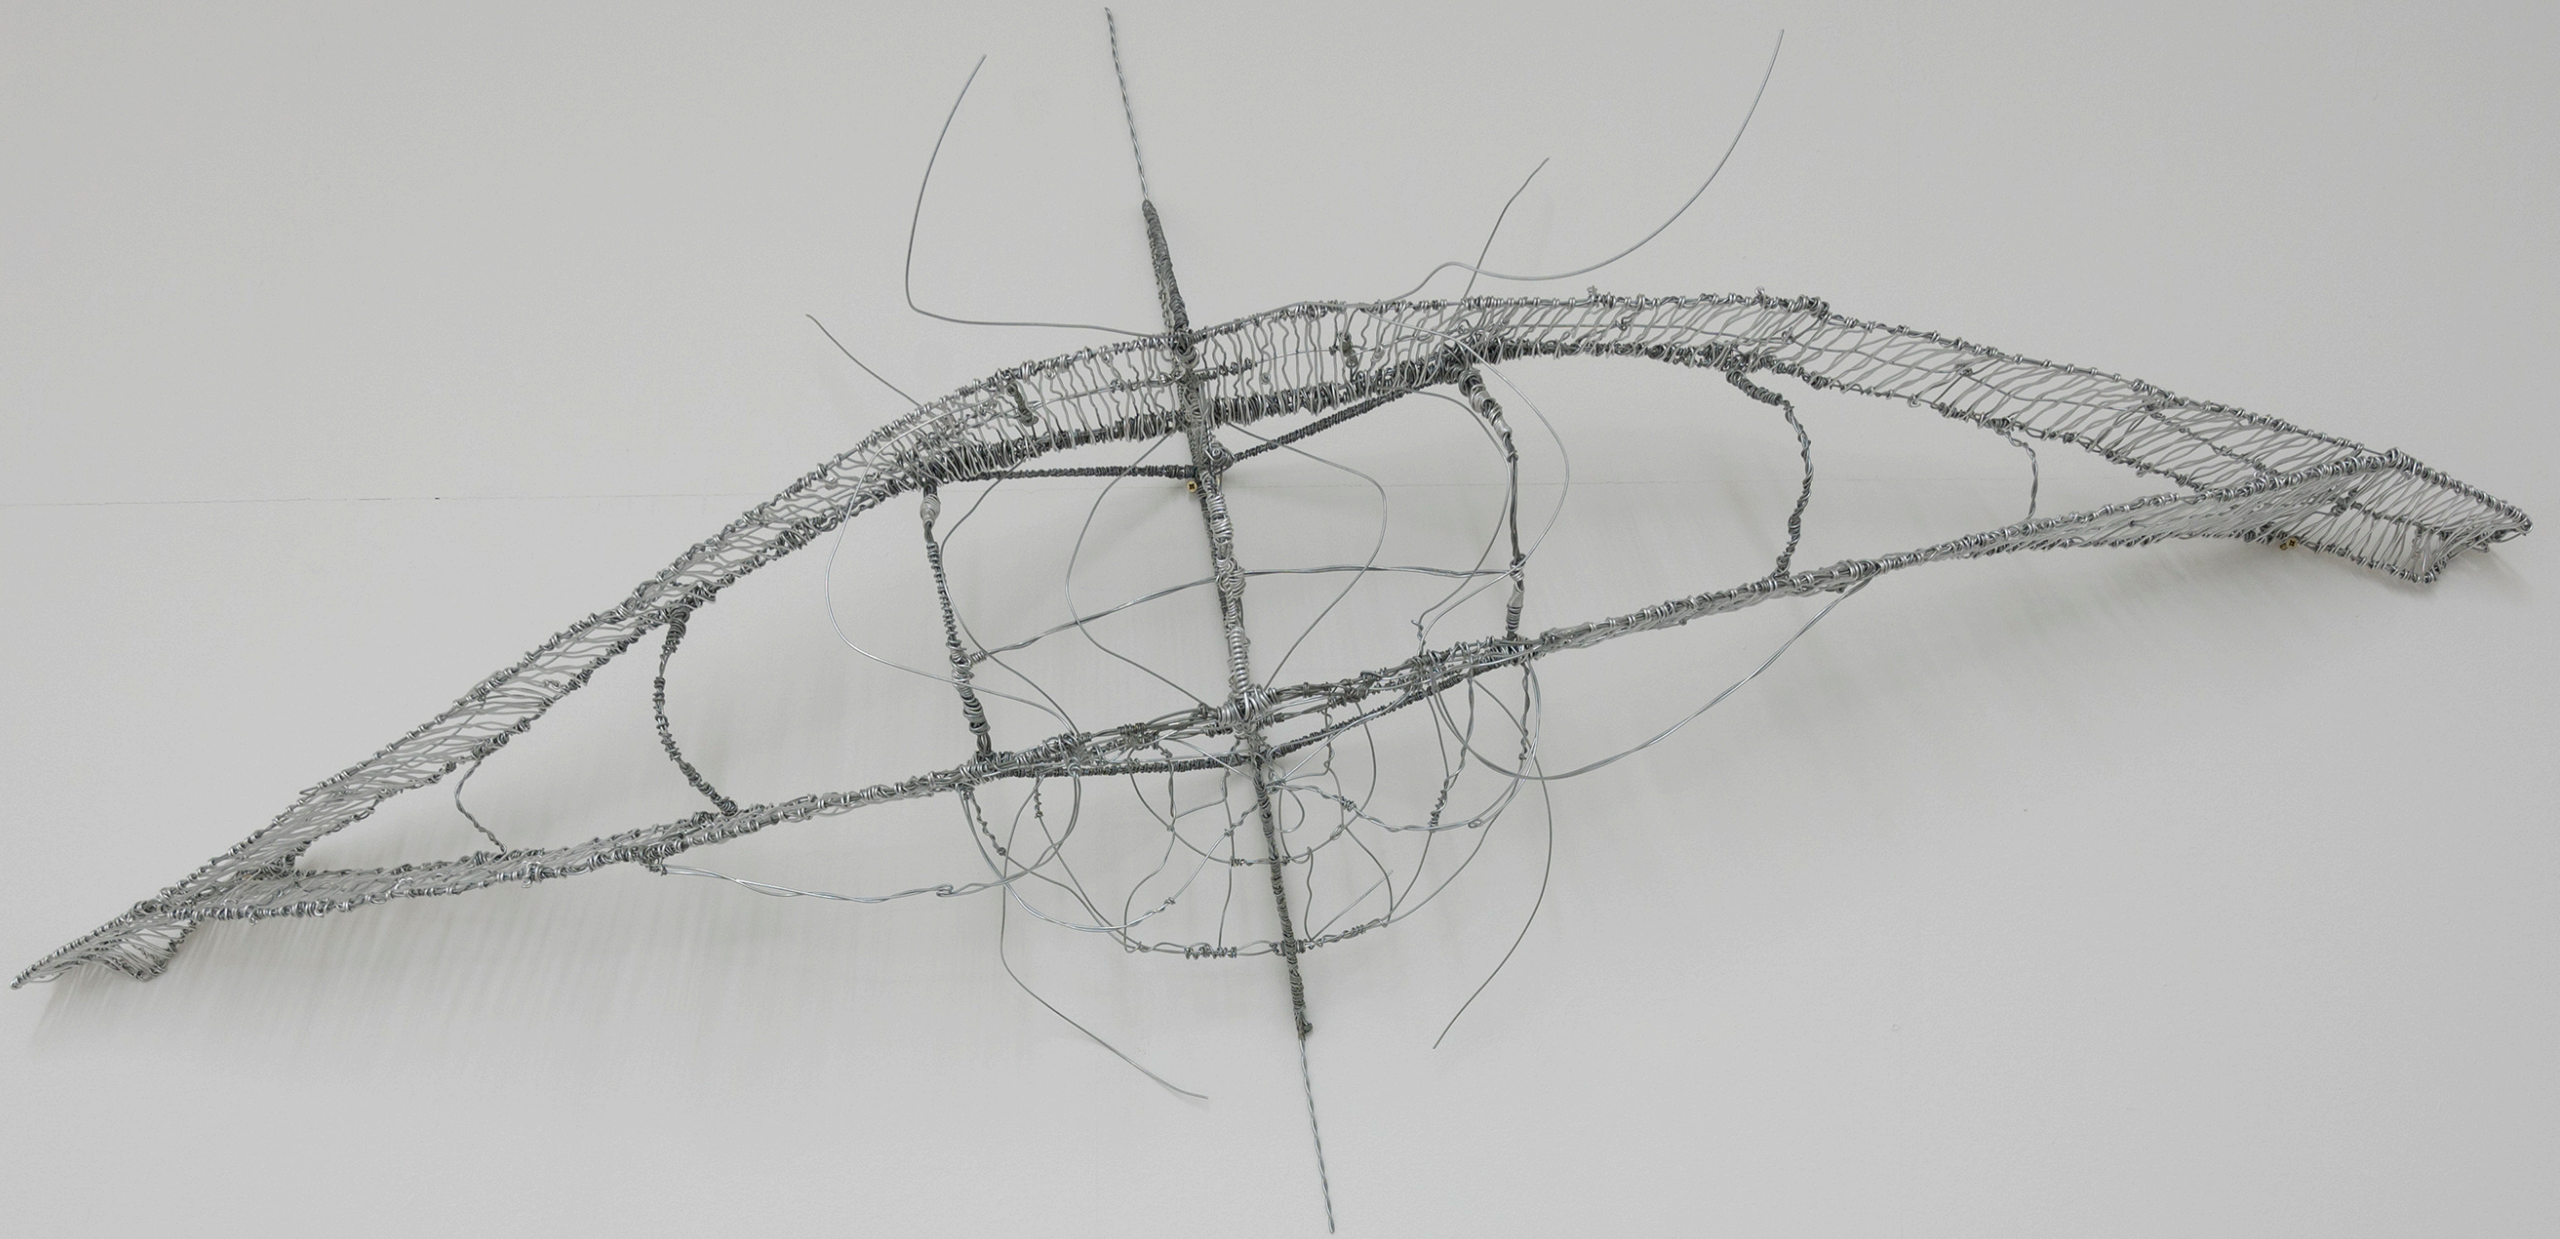

Installation view, Sami Schlichting, *Swallow*, Lucas Hirsch, Düsseldorf, 2022

Installation view, Sami Schlichting, *Swallow*, Lucas Hirsch, Düsseldorf, 2022

Installation view, Sami Schlichting, *Swallow*, Lucas Hirsch, Düsseldorf, 2022

*Swallow*, 2022  
Iron and aluminum wire  
95 x 190 x 99 cm

Installation view, Sami Schlichting, *Swallow*, Lucas Hirsch, Düsseldorf, 2022

f3, 2022  
Iron and aluminum wire, clay, straw  
54 x 50 x 20 cm cm