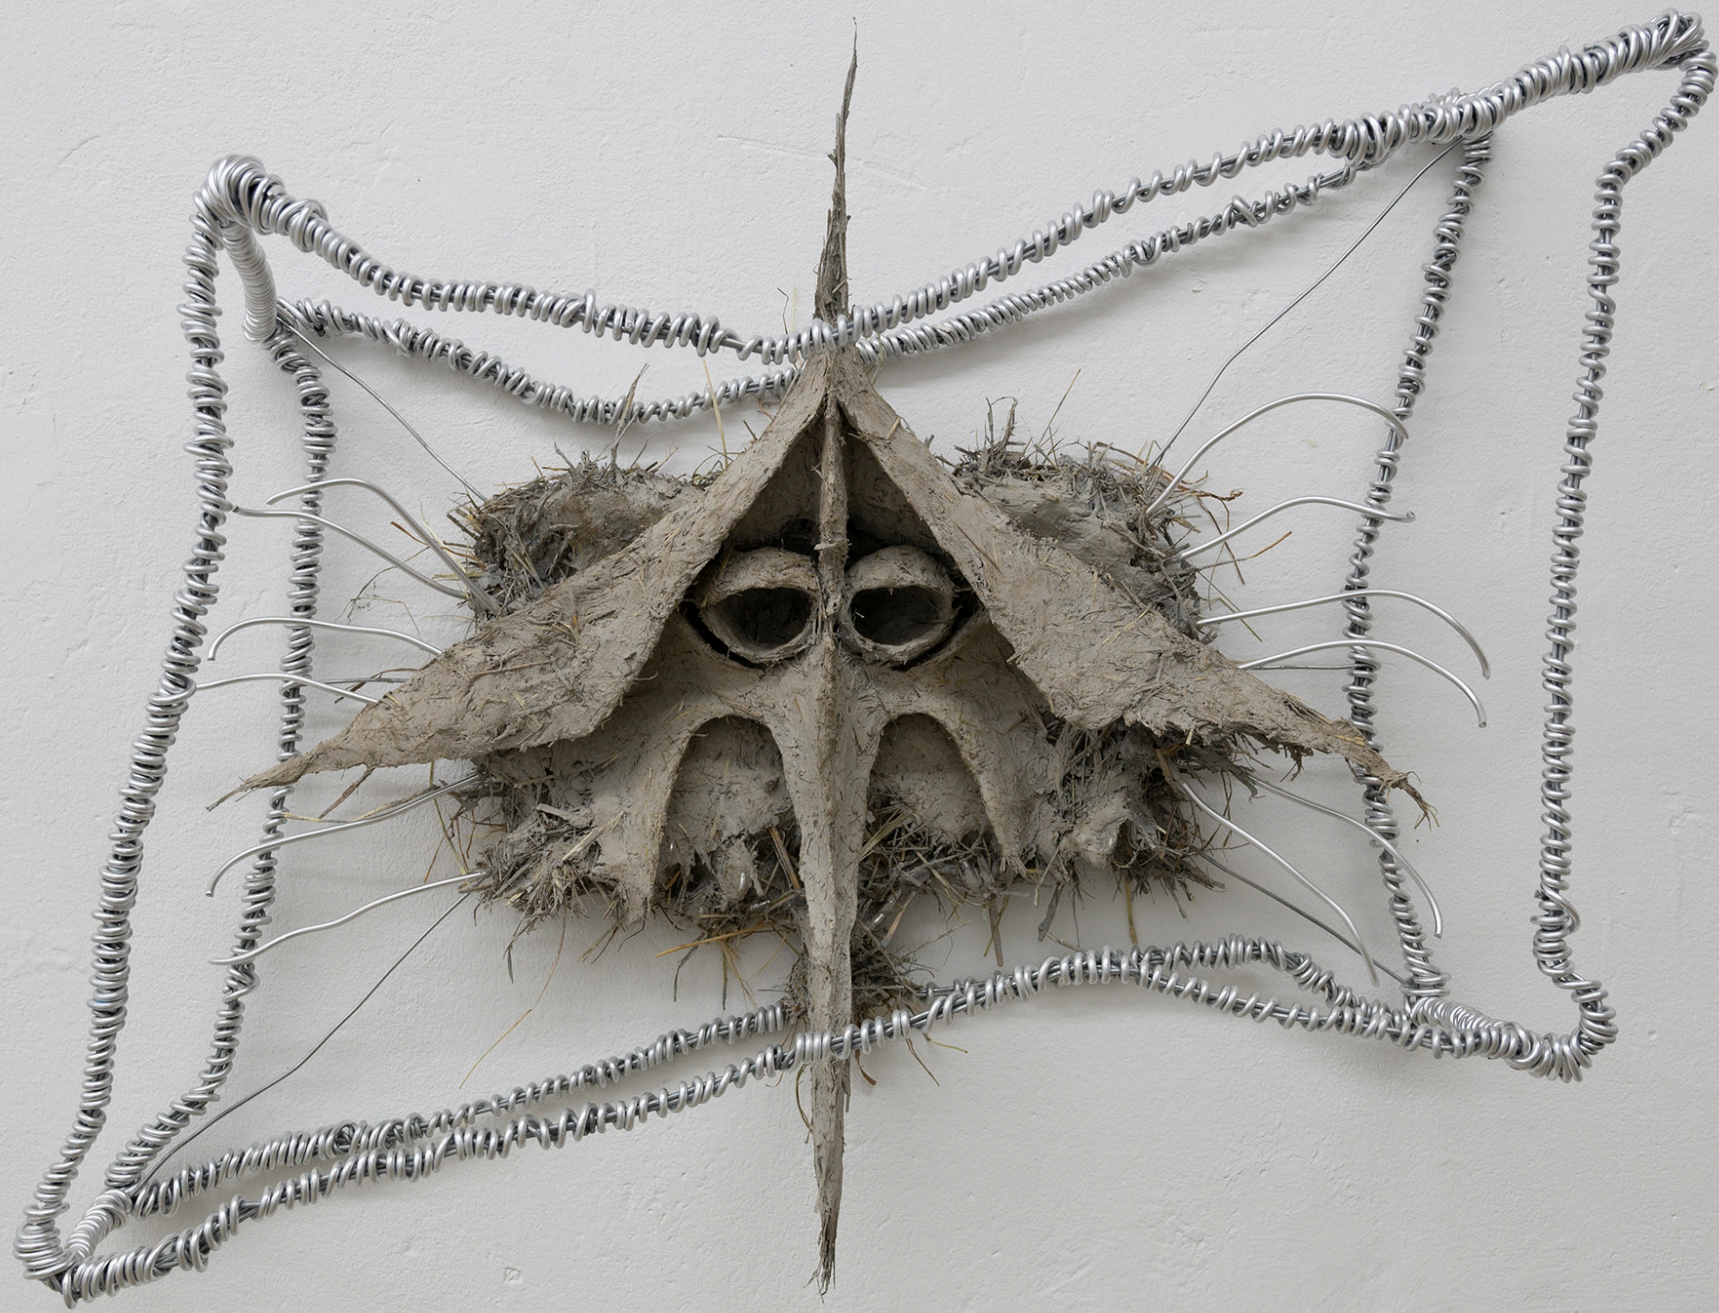

Installation view, Sami Schlichting, *Swallow*, Lucas Hirsch, Düsseldorf, 2022

Installation view, Sami Schlichting, *Swallow*, Lucas Hirsch, Düsseldorf, 2022

*Twin Study A, 2022*  
Iron and aluminum wire, clay, straw  
52 x 77 x 22 cm

*Swallow*, 2022  
Iron and aluminum wire  
95 x 190 x 99 cm

Installation view, Sami Schlichting, *Swallow*, Lucas Hirsch, Düsseldorf, 2022

f3, 2022  
Iron and aluminum wire, clay, straw  
54 x 50 x 20 cm cm

Installation view, Sami Schlichting, *Swallow*, Lucas Hirsch, Düsseldorf, 2022

Installation view, Sami Schlichting, *Swallow*, Lucas Hirsch, Düsseldorf, 2022

Installation view, Sami Schlichting, *Swallow*, Lucas Hirsch, Düsseldorf, 2022