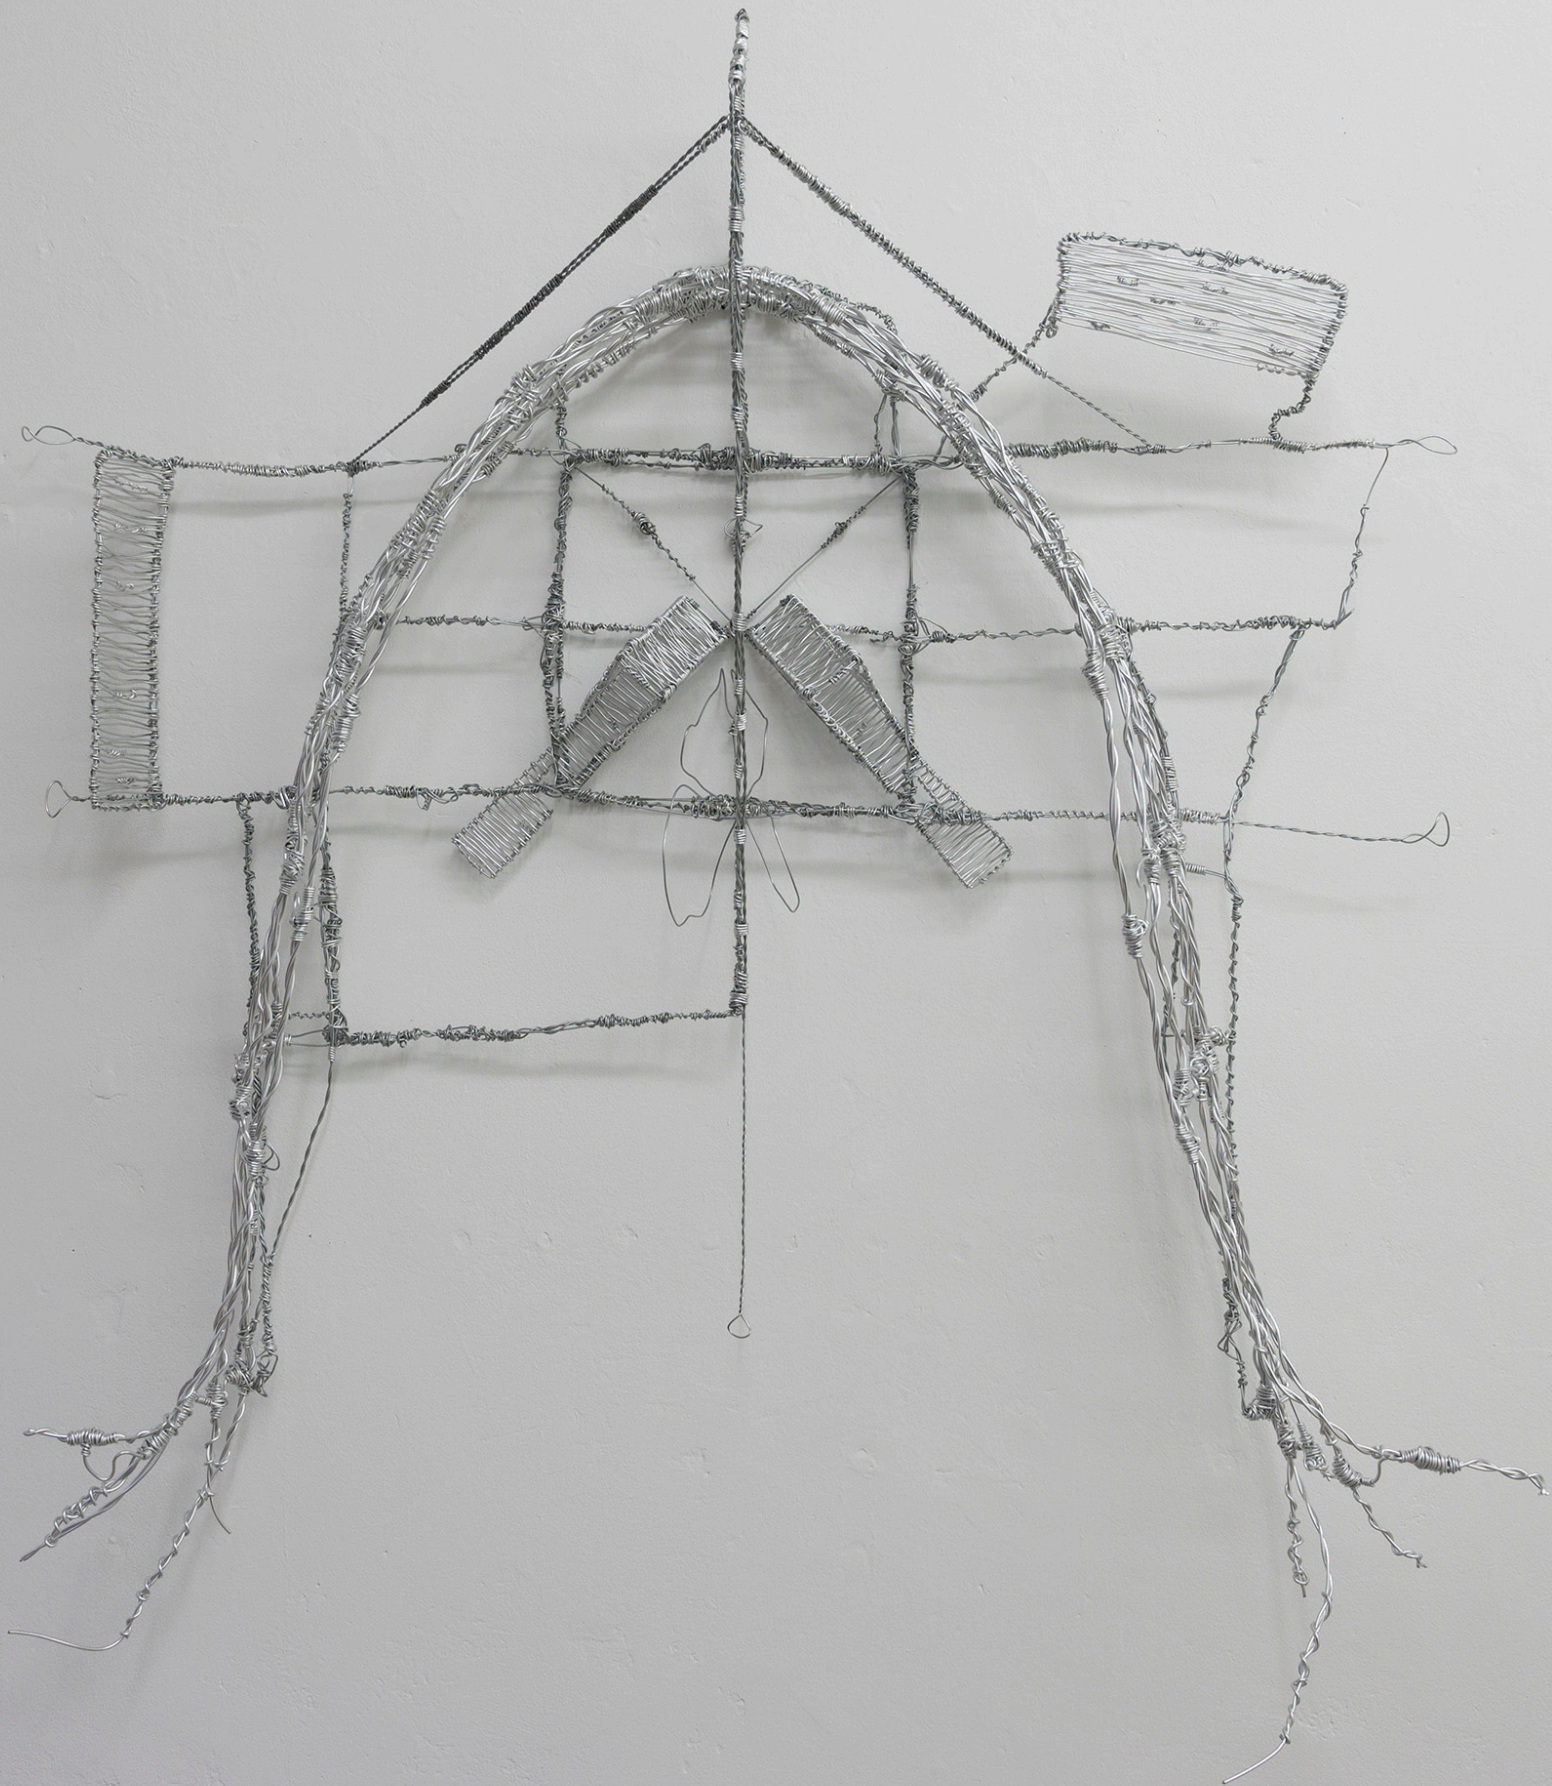

**Sami Schlichting**

Swallow

Installation view, Sami Schlichting, *Swallow*, Lucas Hirsch, Düsseldorf, 2022

*The Secret*, 2022  
Iron and aluminum wire  
152 x 125 x 40 cm

Installation view, Sami Schlichting, *Swallow*, Lucas Hirsch, Düsseldorf, 2022

Installation view, Sami Schlichting, *Swallow*, Lucas Hirsch, Düsseldorf, 2022

Installation view, Sami Schlichting, *Swallow*, Lucas Hirsch, Düsseldorf, 2022

*Twin Study A, 2022*  
Iron and aluminum wire, clay, straw  
52 x 77 x 22 cm

Installation view, Sami Schlichting, *Swallow*, Lucas Hirsch, Düsseldorf, 2022

Installation view, Sami Schlichting, *Swallow*, Lucas Hirsch, Düsseldorf, 2022

Installation view, Sami Schlichting, *Swallow*, Lucas Hirsch, Düsseldorf, 2022

*Swallow*, 2022  
Iron and aluminum wire  
95 x 190 x 99 cm

Installation view, Sami Schlichting, *Swallow*, Lucas Hirsch, Düsseldorf, 2022

f3, 2022  
Iron and aluminum wire, clay, straw  
54 x 50 x 20 cm cm