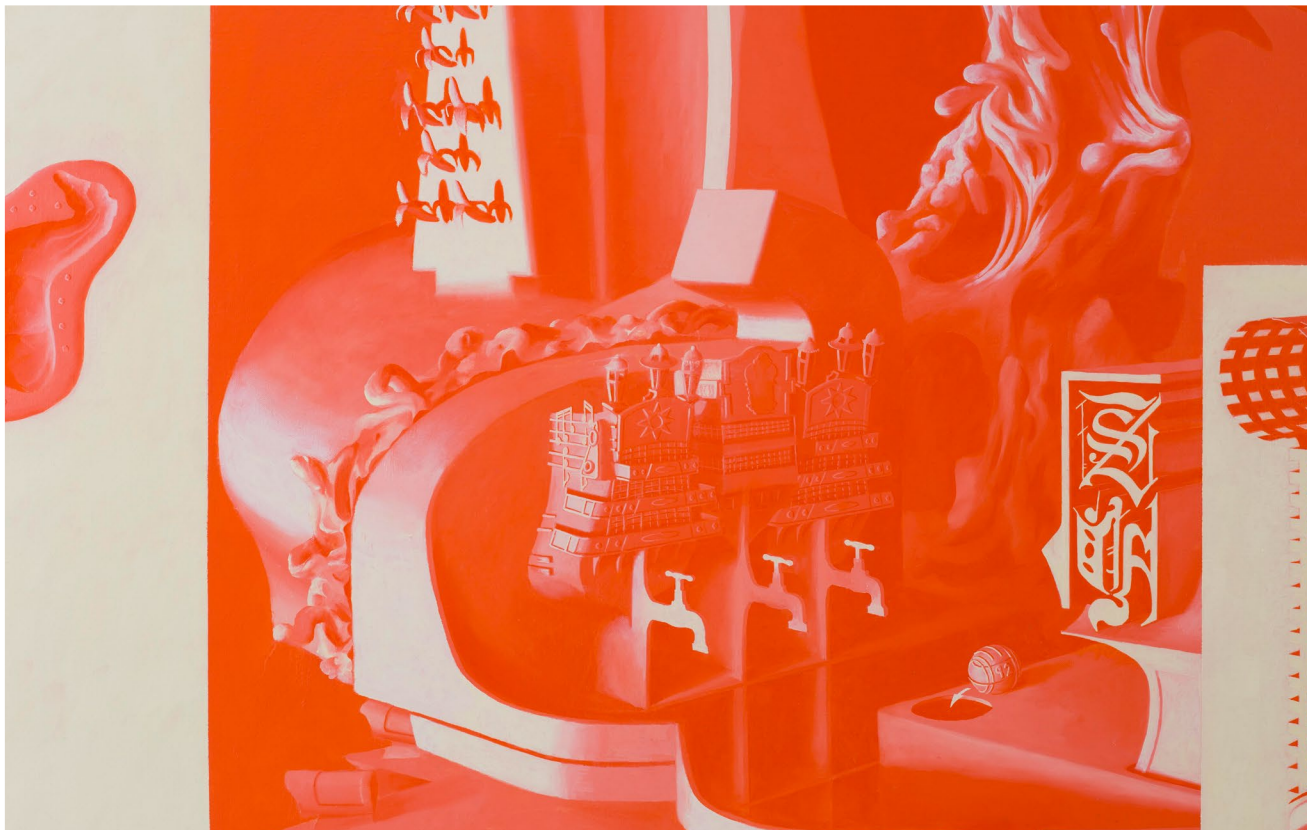

Tom Waring
Fush, 2020
Oil on linen (diptych)
110 ¹/₄ x 63 inches / 280 x 160 cm

Downs & Ross

---

96 Bowery, 2nd Floor, New York NY 10013

Tom Waring
Fush, 2020 (detail)
Oil on linen (diptych)
110 ¹/₄ x 63 inches / 280 x 160 cm