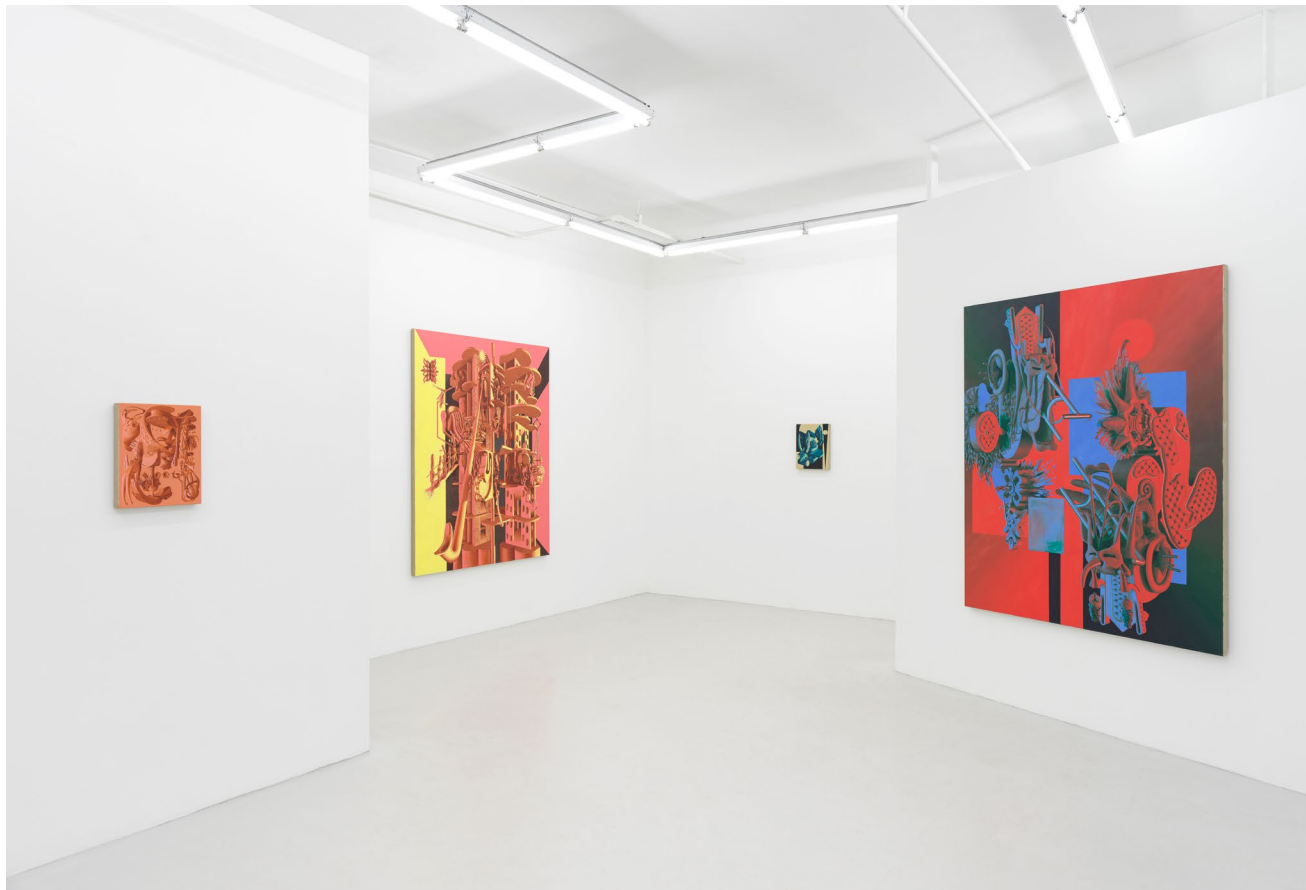

Downs & Ross

96 Bowery, 2nd Floor, New York NY 10013

Tom Waring
Hutch Skutch Skoa, 2020
Oil on linen
70^{3/4} x 55 inches / 180 x 140 cm

Downs & Ross

96 Bowery, 2nd Floor, New York NY 10013

Tom Waring
Hutch Skutch Skoa, 2020 (detail)
Oil on linen
70^{3/4} × 55 inches / 180 × 140 cm

Downs & Ross

96 Bowery, 2nd Floor, New York NY 10013

Exhibition view
Tom Waring: Consistent Estimator, 2020
Downs & Ross, New York

Downs & Ross

96 Bowery, 2nd Floor, New York NY 10013

Tom Waring
Oolow, 2019
Oil on linen
15^{3/4} × 12 inches / 40 × 30 cm