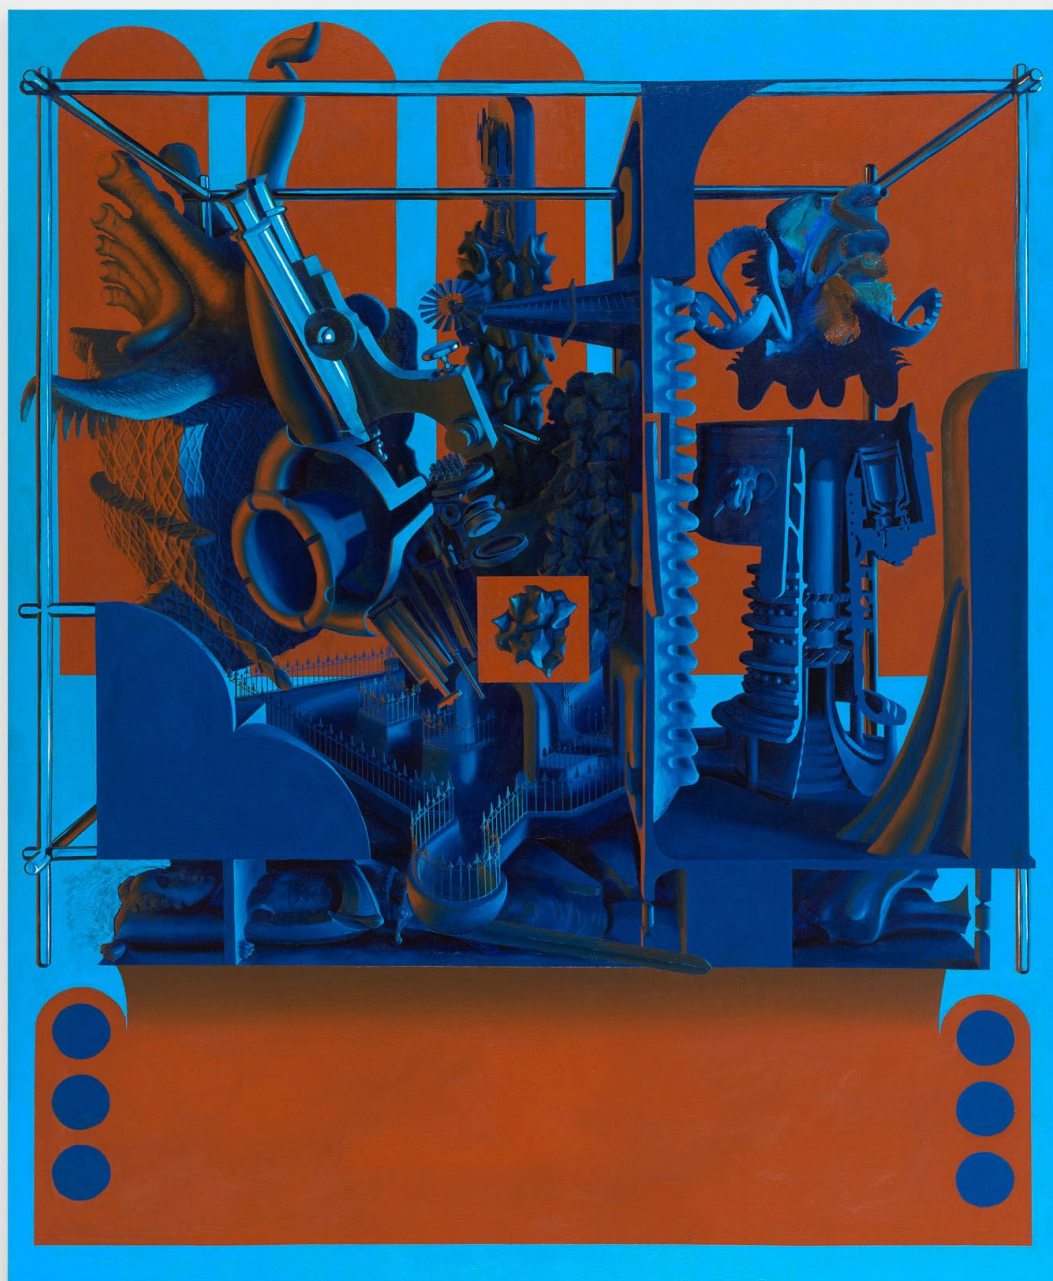

Downs & Ross

96 Bowery, 2nd Floor, New York NY 10013