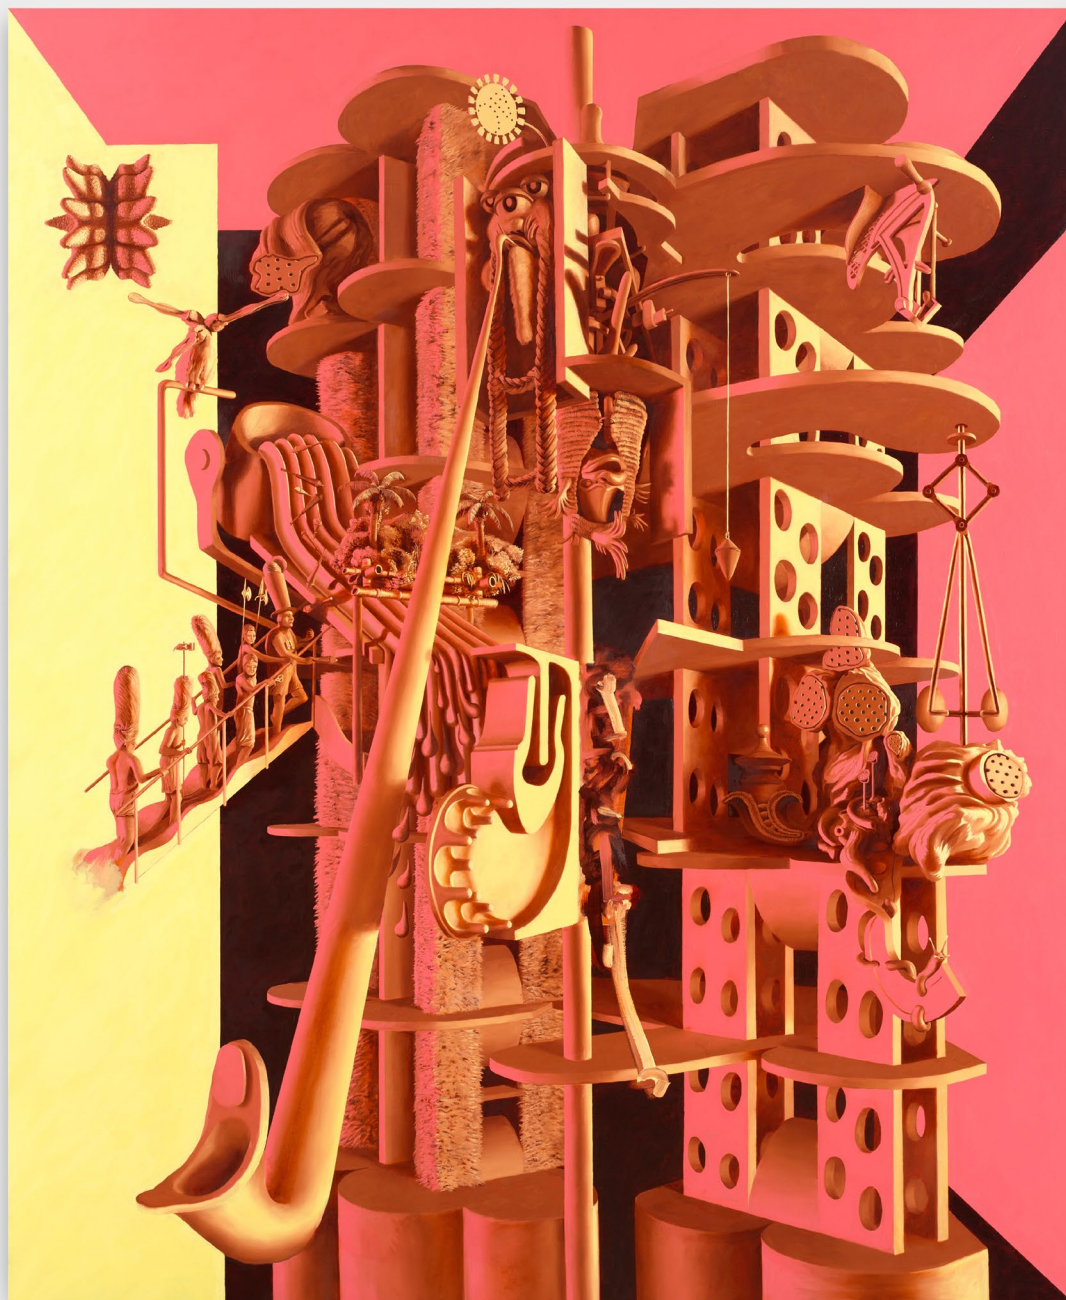

Downs & Ross

96 Bowery, 2nd Floor, New York NY 10013

Tom Waring
Hutch Skutch Skoa, 2020
Oil on linen
70^{3/4} x 55 inches / 180 x 140 cm

Downs & Ross

96 Bowery, 2nd Floor, New York NY 10013

Tom Waring
Hutch Skutch Skoa, 2020 (detail)
Oil on linen
70^{3/4} × 55 inches / 180 × 140 cm

Downs & Ross

96 Bowery, 2nd Floor, New York NY 10013

Exhibition view
Tom Waring: Consistent Estimator, 2020
Downs & Ross, New York

Downs & Ross

96 Bowery, 2nd Floor, New York NY 10013

Tom Waring
Oolow, 2019
Oil on linen
15^{3/4} × 12 inches / 40 × 30 cm