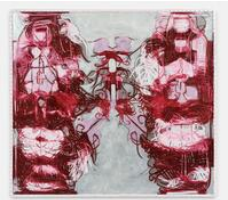

**Melike Kara**  
*as above so below*  
6 April – 28 May 2022

**All Installation views:**

Caption: Installation view of Melike Kara, *as above so below* at Arcadia Missa, London.

Photography: Rob Harris; Courtesy: The Artist and Arcadia Missa, London.

**All individual works:**

Photography: Mareike Tocha; Courtesy: The Artist and Arcadia Missa, London.

Captions:

**Melike Kara**

*kermansha province (sanjabi tribe), 2022*

Oil stick and acrylic on canvas

180 × 200 cm (70 7/8 × 78 3/4 inches)

185 × 205 × 2.5 cm (72 7/8 × 80 3/4 × 1 inches) (framed)

**Melike Kara**

*khorasan II, 2022*

Oil stick and acrylic on canvas

200 × 220 cm (78 3/4 × 86 5/8 inches)

205 × 225 × 2.5 cm (80 3/4 × 88 5/8 × 1 inches) (framed)