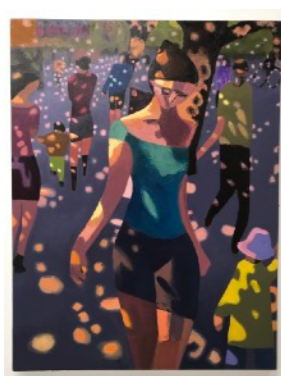

SVETLANA

77 Madison Street

New York NY 10002

info@svetlanagallery.com

Lise Soskolne

The Mandelbrot Set

Eyeballs/Eggs, 2006
Oil on canvas
70 x 70"

The Mandelbrot Set, 2019
Oil on canvas
40 x 38"

The Julia Set, 2020
Oil on canvas
48 x 38"

A Lichtenberg Figure, 2019
Oil on canvas
46 x 40.25"

b(light), derived from a painting by Michael Patterson, 2019
Oil on canvas
50 x 38"

The Cardioid Region, 2020
Oil on canvas
48 x 38"