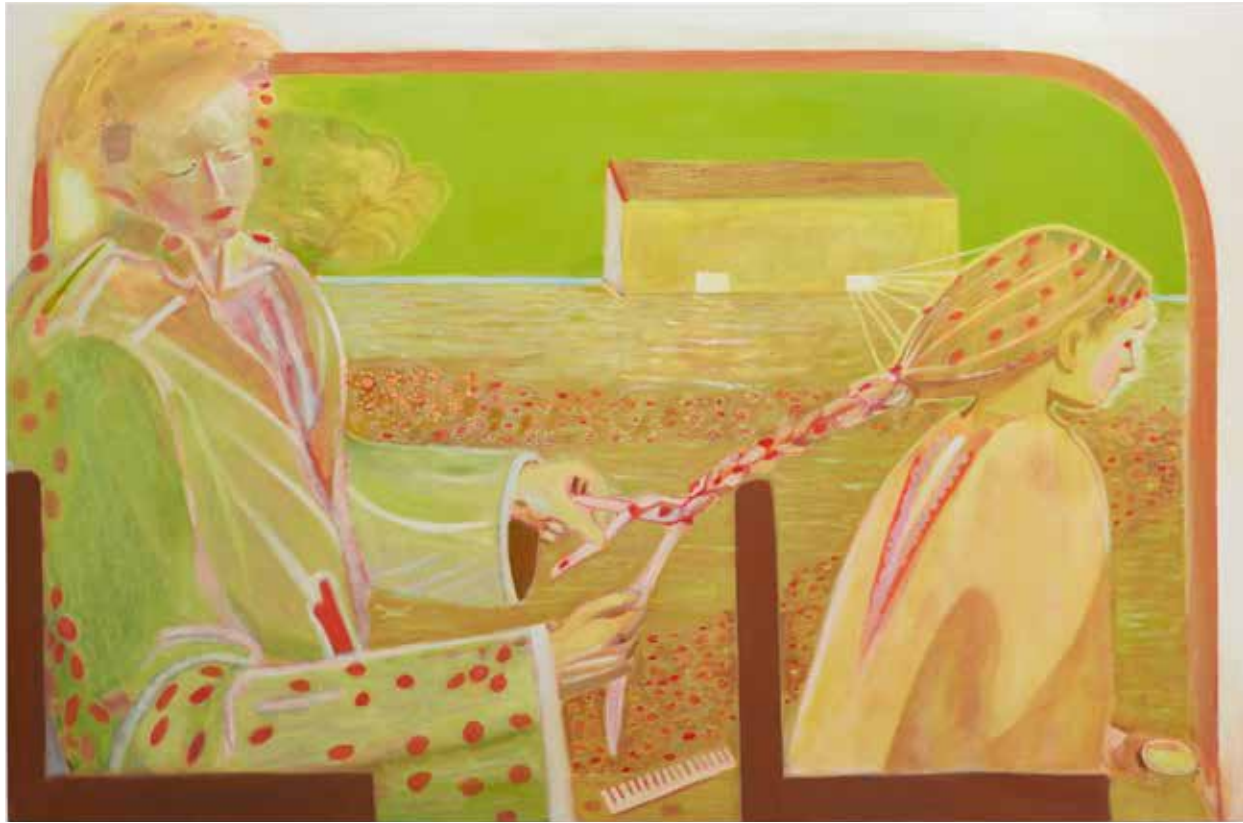

Friends Indeed Gallery

The Train, 2022
Oil on canvas
140 × 210 cm
55.1 × 82.7 in

Gallery address:
1720A Armstrong Ave
San Francisco, CA 94124

Mailing address:
2442 45th Ave
San Francisco, CA 94116

213-369-0646
hello@friendsindeed.art
friendsindeed.art