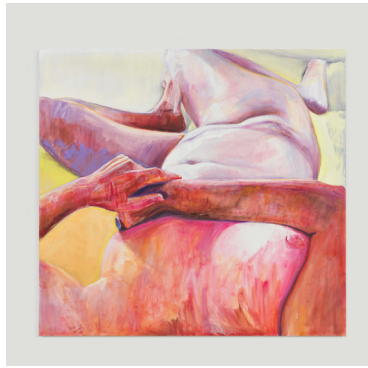

MORÁN MORÁN

LOS ANGELES

641 N. Western Avenue
Los Angeles, CA 90004

MEXICO CITY

Av. Horacio 1022, Polanco
Miguel Hidalgo 11550

info@moranmorangallery.com
moranmorangallery.com

5