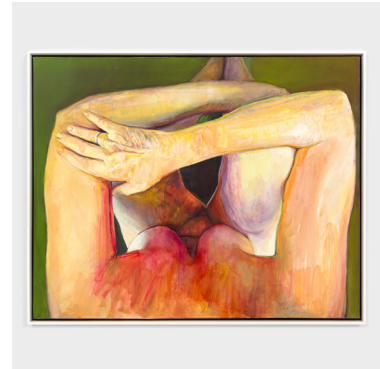

MORÁN MORÁN

LOS ANGELES

641 N. Western Avenue
Los Angeles, CA 90004

MEXICO CITY

Av. Horacio 1022, Polanco
Miguel Hidalgo 11550

info@moranmorangallery.com
moranmorangallery.com

3