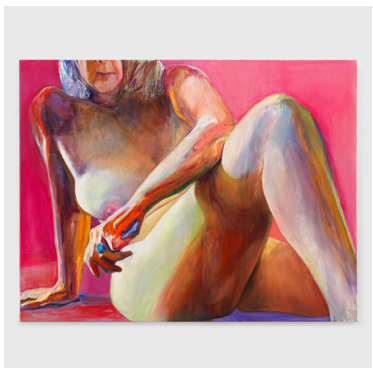

MORÁN MORÁN

LOS ANGELES

641 N. Western Avenue
Los Angeles, CA 90004

MEXICO CITY

Av. Horacio 1022, Polanco
Miguel Hidalgo 11550

info@moranmorangallery.com
moranmorangallery.com

10