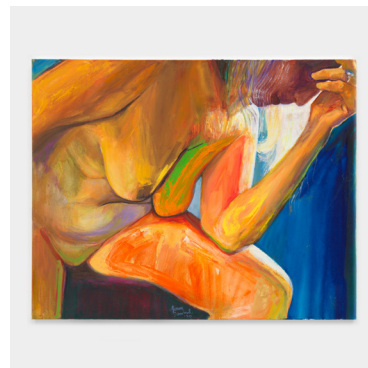

11

12

Joan Semmel Recent Work 20 de Abril - 21 de Mayo, 2022

1. Joan Semmel
Curve, 2020
Oil on canvas
36 x 40 x 1 ½ inches
(91.4 x 101.6 x 3.8 cm)

2. Joan Semmel
Lean In, 2020
Oil on canvas
50 x 48 inches
(127 x 121.9 cm)

3. Joan Semmel
Vortex, 2020
Oil on canvas
48 x 60 inches
(121.9 x 152.4 cm)

4. Joan Semmel
Red Floor, 2020
Oil on canvas
60 x 72 in
152.4 x 182.9 cm

5. Joan Semmel
Revisiting, 2018
Oil on canvas
56 x 60 in
(142.2 x 152.4 cm)