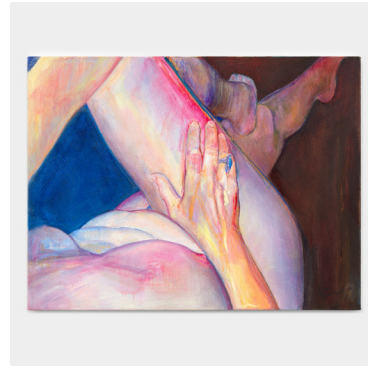

MORÁN MORÁN

LOS ANGELES

641 N. Western Avenue
Los Angeles, CA 90004

MEXICO CITY

Av. Horacio 1022, Polanco
Miguel Hidalgo 11550

info@moranmorangallery.com
moranmorangallery.com

8