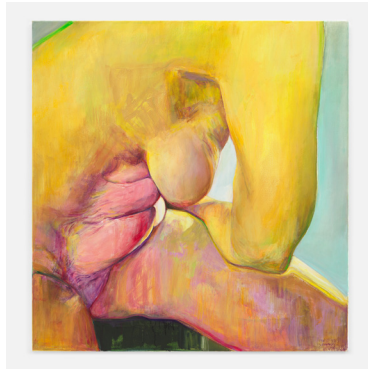

MORÁN MORÁN

LOS ANGELES

641 N. Western Avenue
Los Angeles, CA 90004

MEXICO CITY

Av. Horacio 1022, Polanco
Miguel Hidalgo 11550

info@moranmorangallery.com
moranmorangallery.com

2