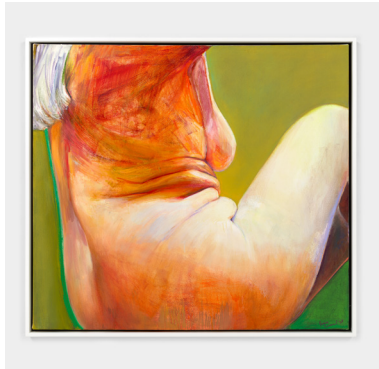

MORÁN MORÁN

LOS ANGELES

641 N. Western Avenue
Los Angeles, CA 90004

MEXICO CITY

Av. Horacio 1022, Polanco
Miguel Hidalgo 11550

info@moranmorangallery.com
moranmorangallery.com

1

2

3. Joan Semmel
Vortex, 2020
Oil on canvas
48 x 60 inches
(121.9 x 152.4 cm)

4. Joan Semmel
Red Floor, 2020
Oil on canvas
60 x 72 in
152.4 x 182.9 cm

5. Joan Semmel
Revisiting, 2018
Oil on canvas
56 x 60 in
(142.2 x 152.4 cm)