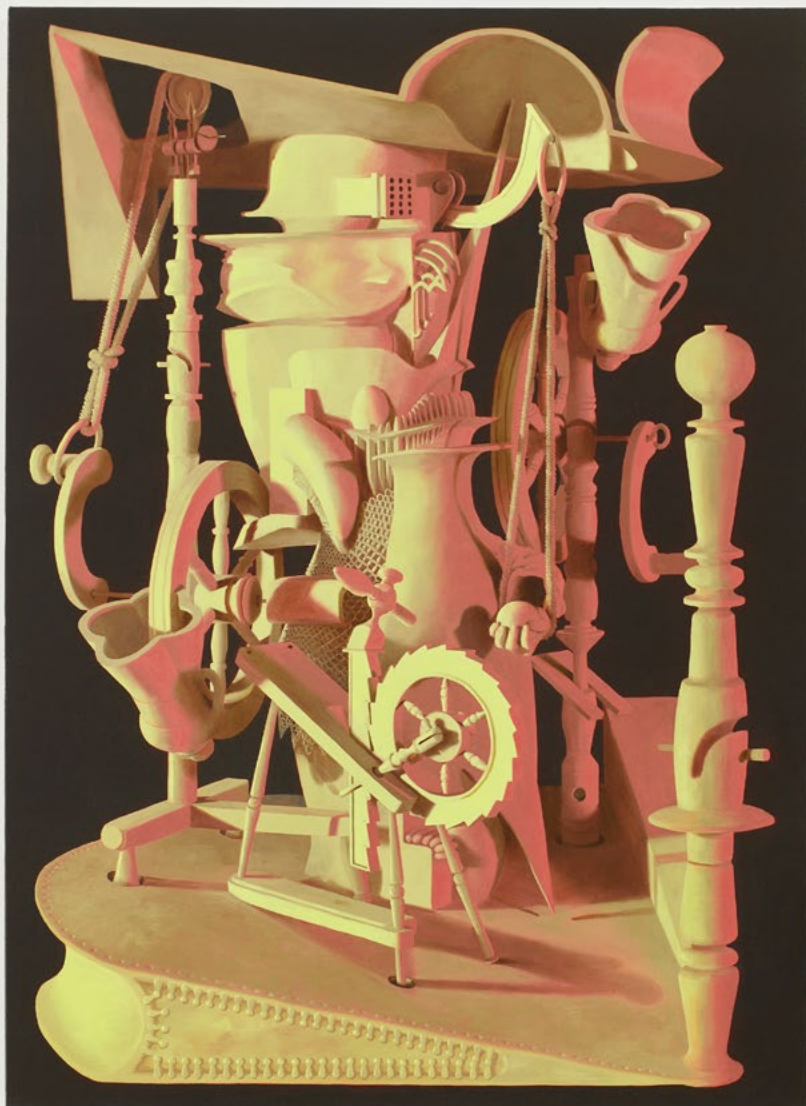

Downs & Ross

---

96 Bowery, 2nd Floor, New York NY 10013

TOM WARING

Parskanacker, 2021

Oil on linen

43 1/4 x 31 1/2 in / 110 x 80 cm

Image courtesy of the artist and Downs & Ross, New York. Photo: Phoebe d'Heurle.