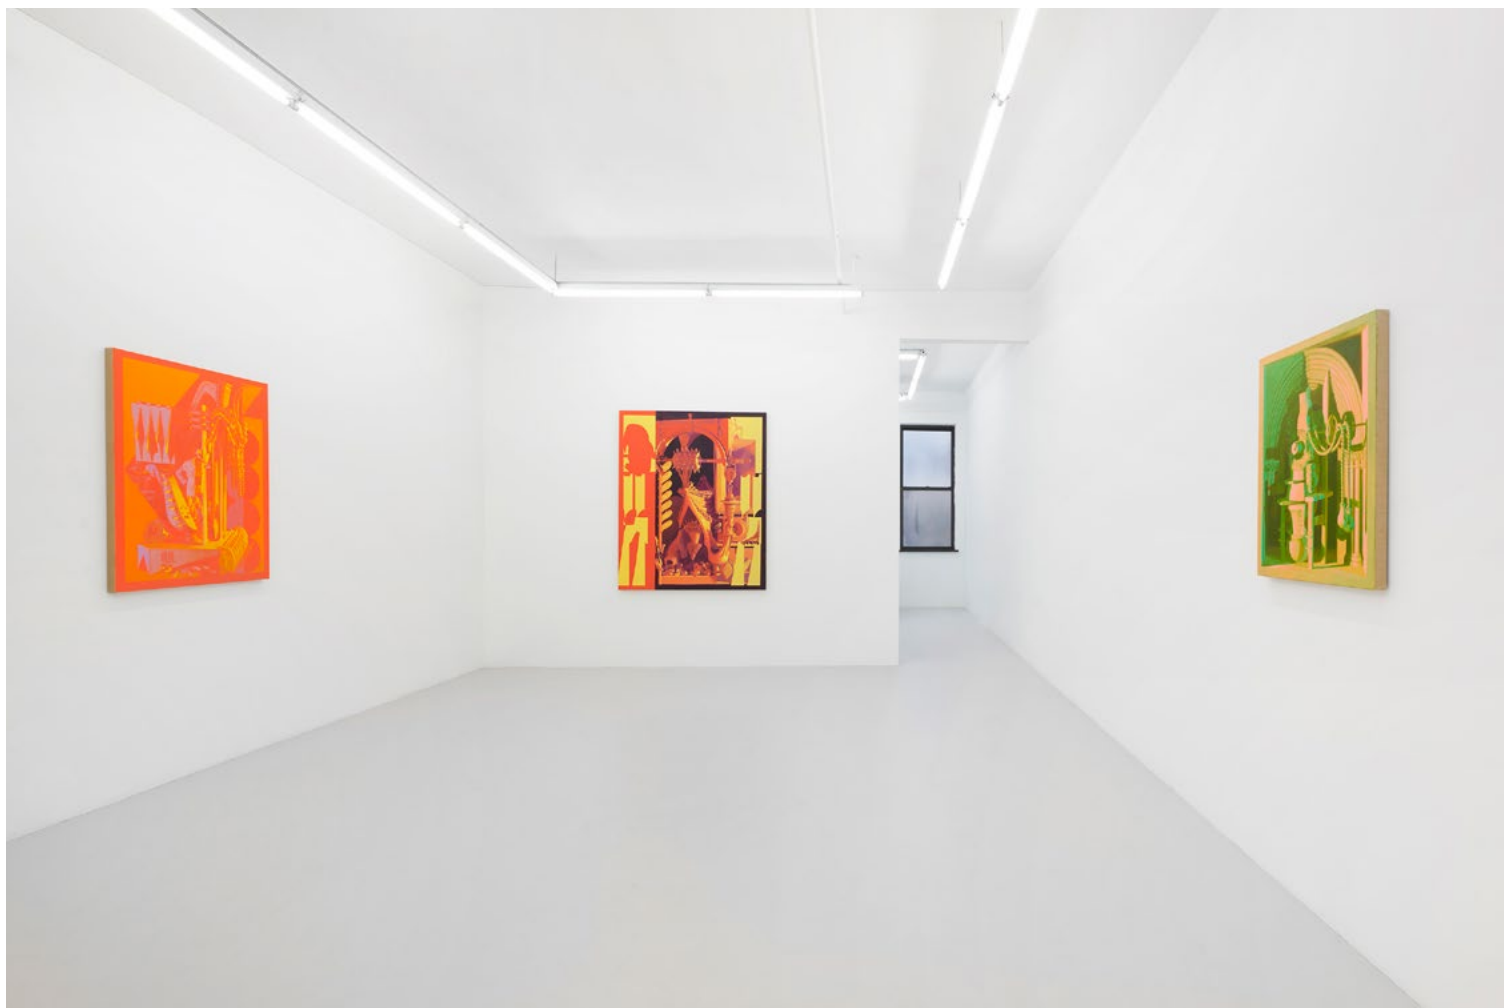

Kloomerhout, 2022 (detail)

Oil on canvas

43 1/4 x 31 1/2 in / 110 x 80 cm

Image courtesy of the artist and Downs & Ross, New York. Photo: Phoebe d'Heurle.

Downs & Ross

96 Bowery, 2nd Floor, New York NY 10013