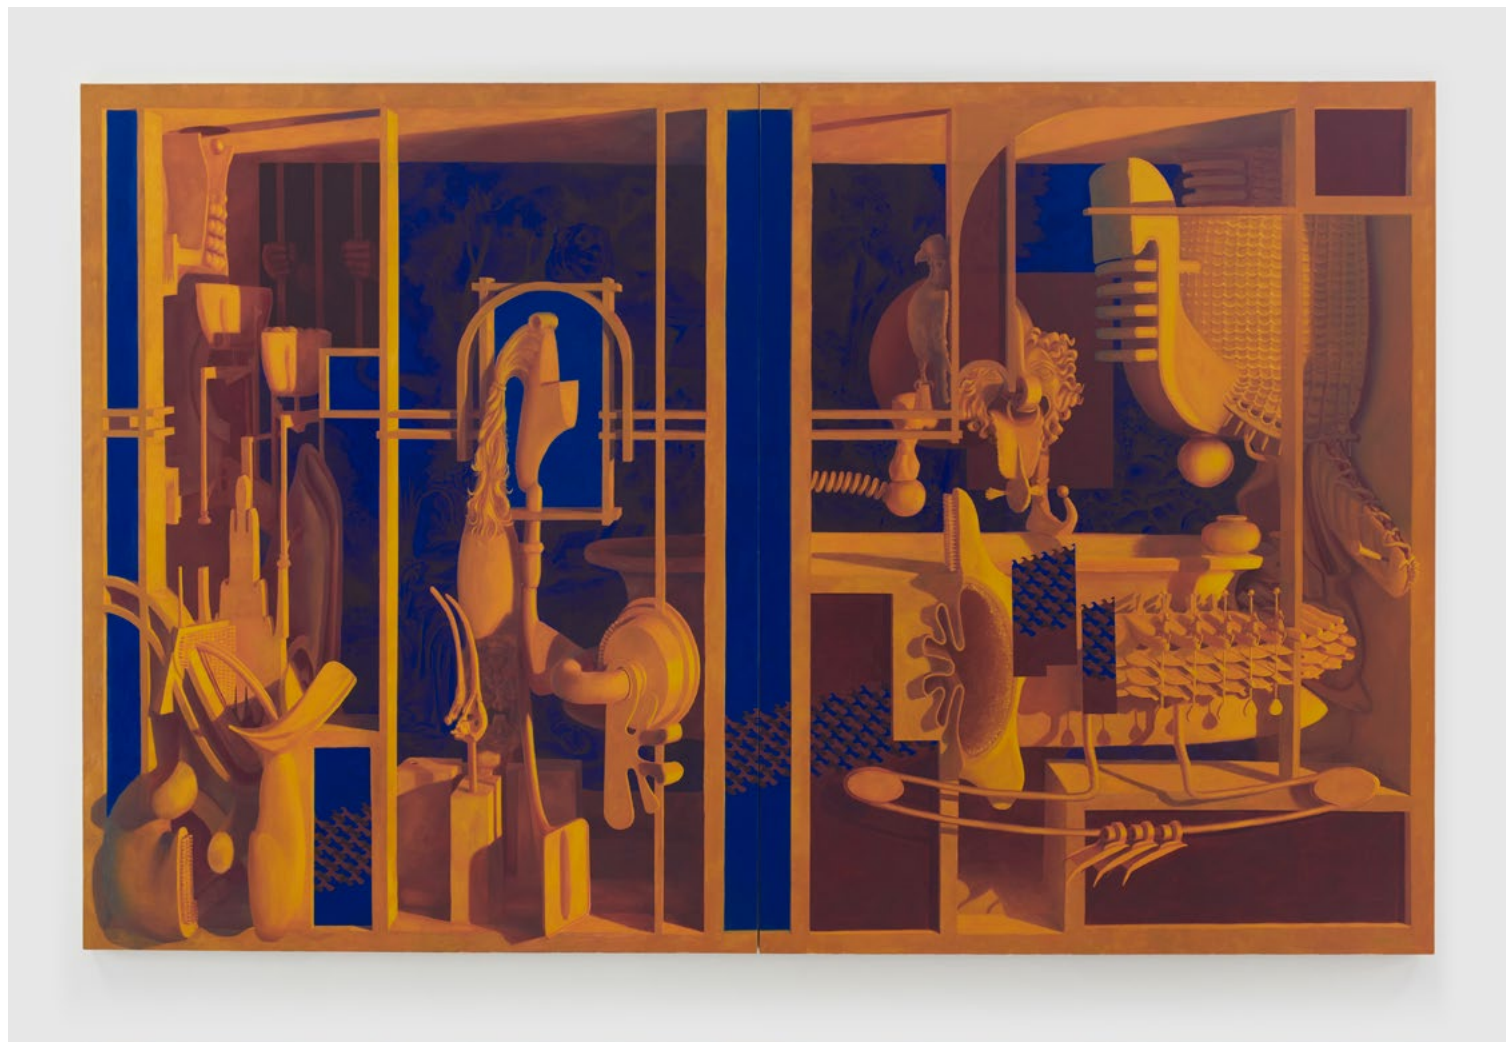

Downs & Ross

96 Bowery, 2nd Floor, New York NY 10013

TOM WARING

Euedecker, 2021

Oil on linen

110 ¹/₄ x 70 ⁷/₈ in / 280 x 180 cm

Image courtesy of the artist and Downs & Ross, New York. Photo: Phoebe d'Heurle.