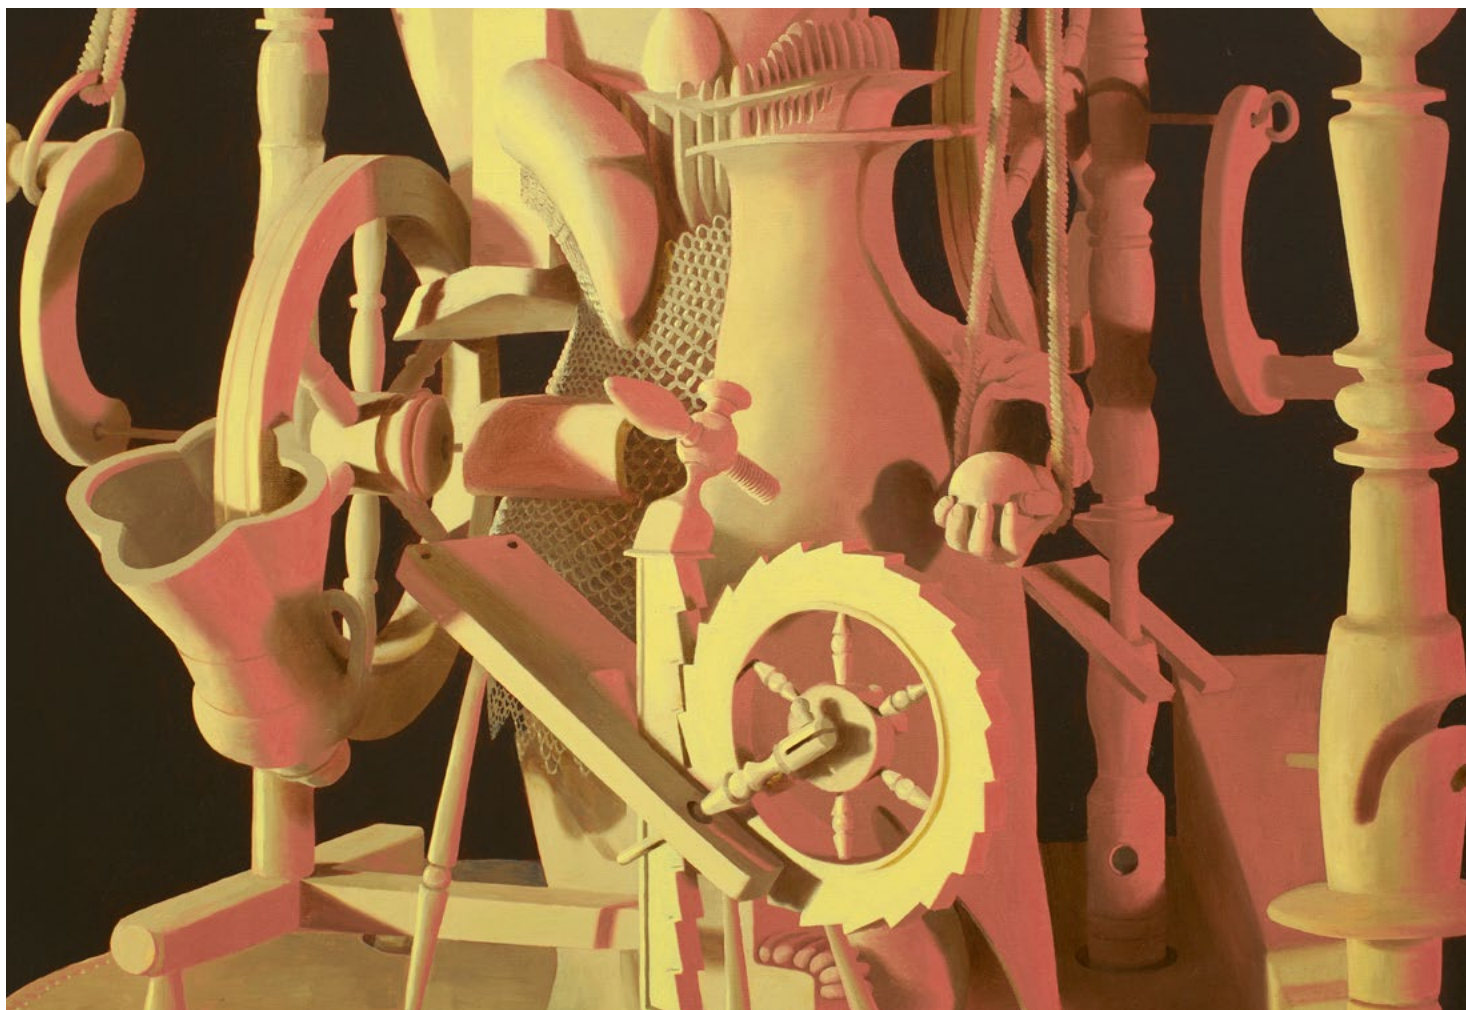

Downs & Ross

---

96 Bowery, 2nd Floor, New York NY 10013

TOM WARING

Parskanacker, 2021 (detail)

Oil on linen

43 1/4 x 31 1/2 in / 110 x 80 cm

Image courtesy of the artist and Downs & Ross, New York. Photo: Phoebe d'Heurle.