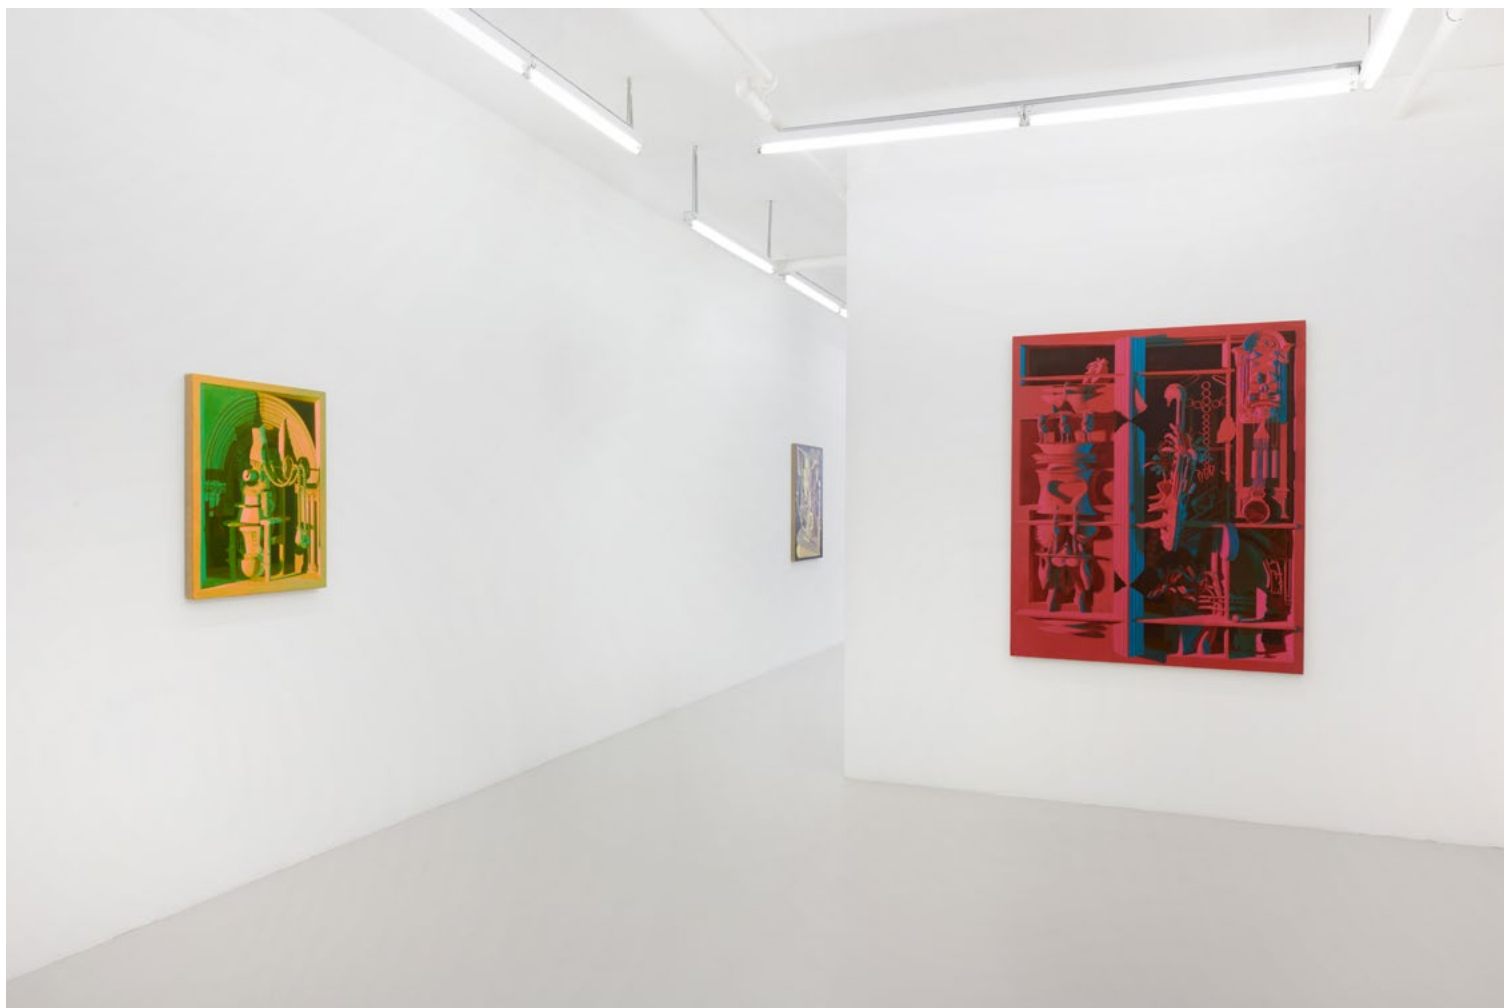

TOM WARING

Steelo, 2022

Oil on canvas

15 ³/₄ × 11 ³/₄ in / 40 × 30 cm

Image courtesy of the artist and Downs & Ross, New York. Photo: Phoebe d'Heurle.

Downs & Ross

96 Bowery, 2nd Floor, New York NY 10013

Exhibition view: