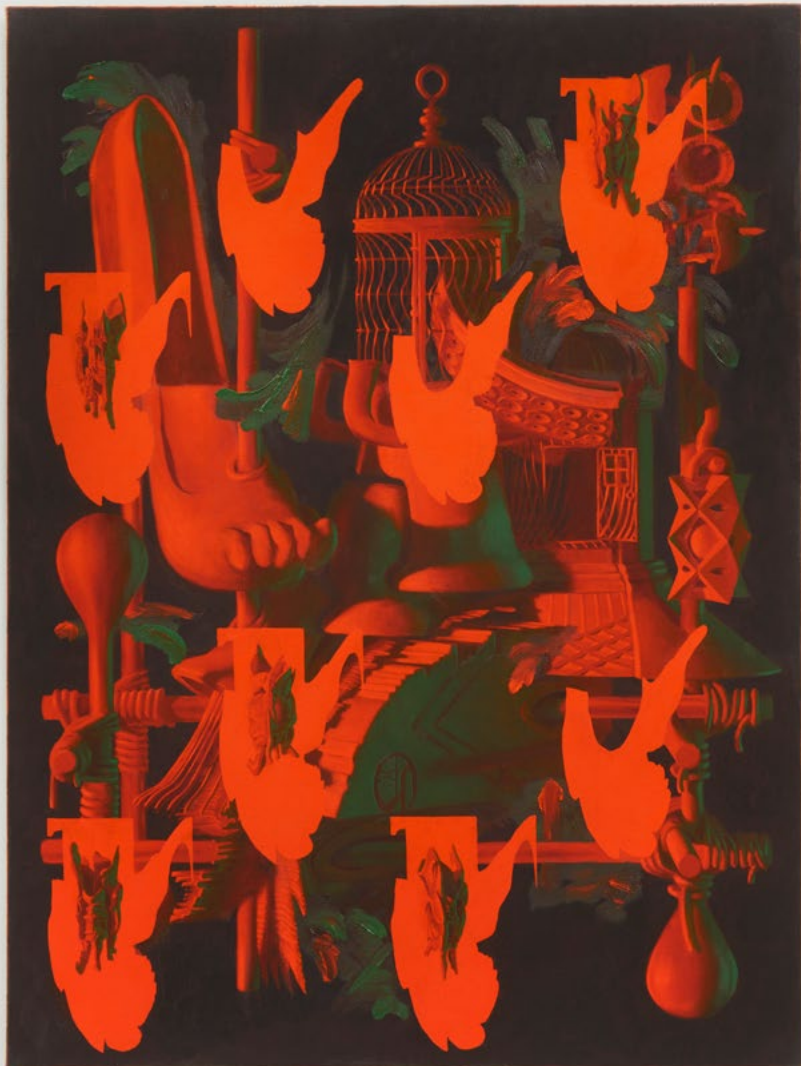

Downs & Ross

---

96 Bowery, 2nd Floor, New York NY 10013

TOM WARING

Afashjungdi, 2022

Oil on canvas

31 1/2 x 23 5/8 in / 80 x 60 cm

Image courtesy of the artist and Downs & Ross, New York. Photo: Phoebe d'Heurle.