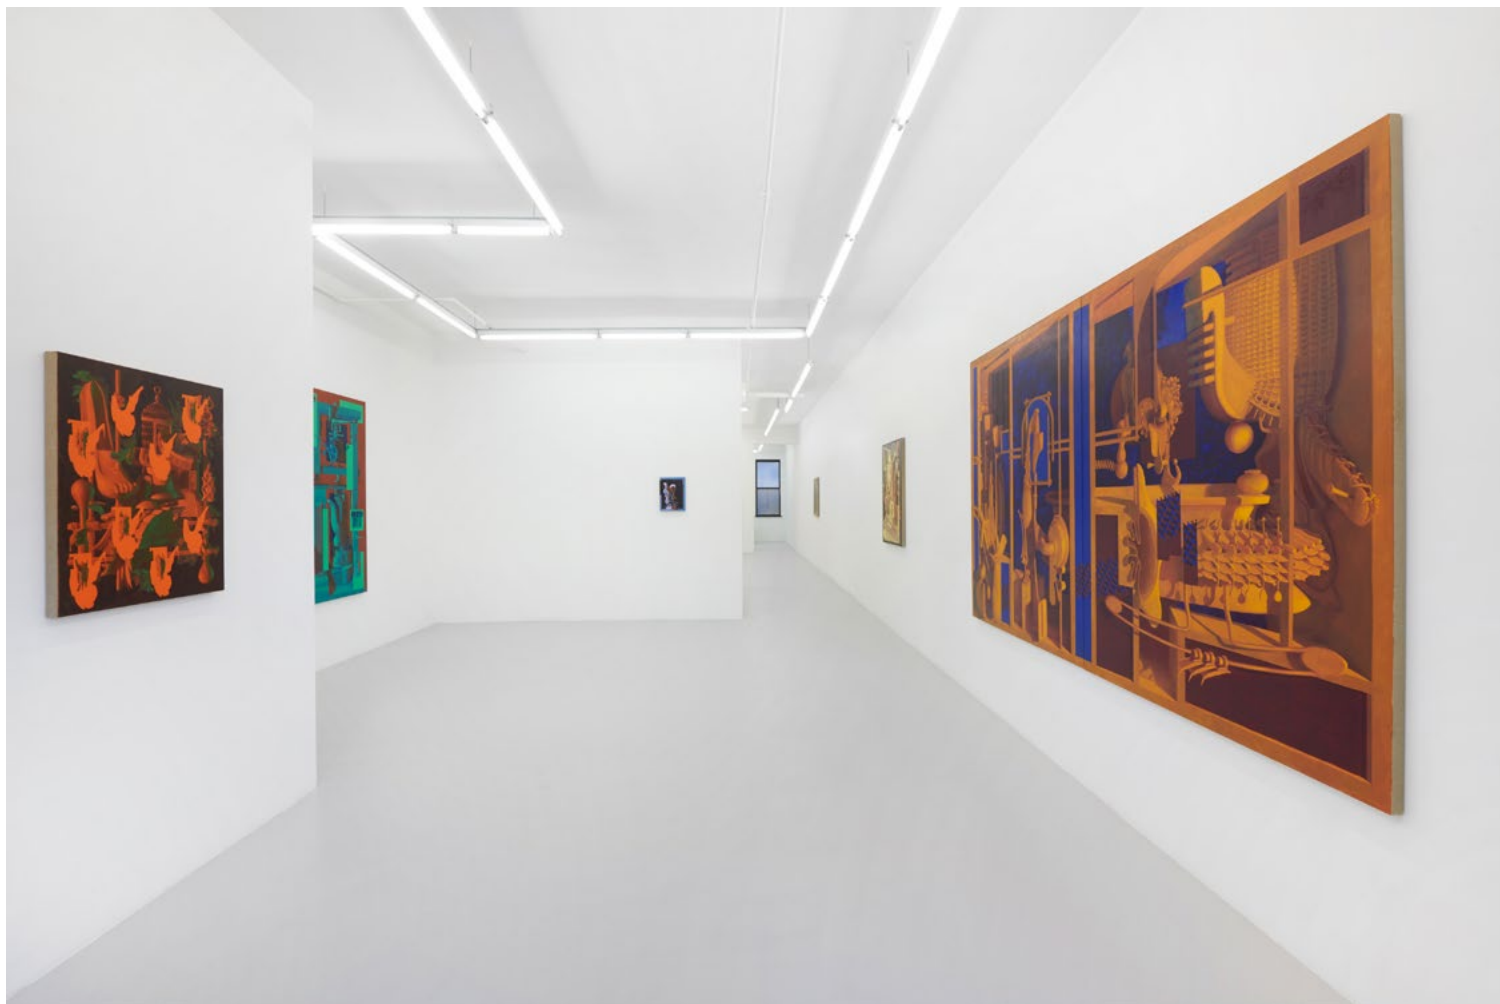

Ars Brevis
Tom Waring

Exhibition Checklist

Downs & Ross

96 Bowery, 2nd Floor, New York NY 10013

Exhibition view:
Tom Waring: *Ars Brevis*
2022
Downs & Ross, New York
Image courtesy of the artist and Downs & Ross, New York. Photo: Phoebe d'Heurle.