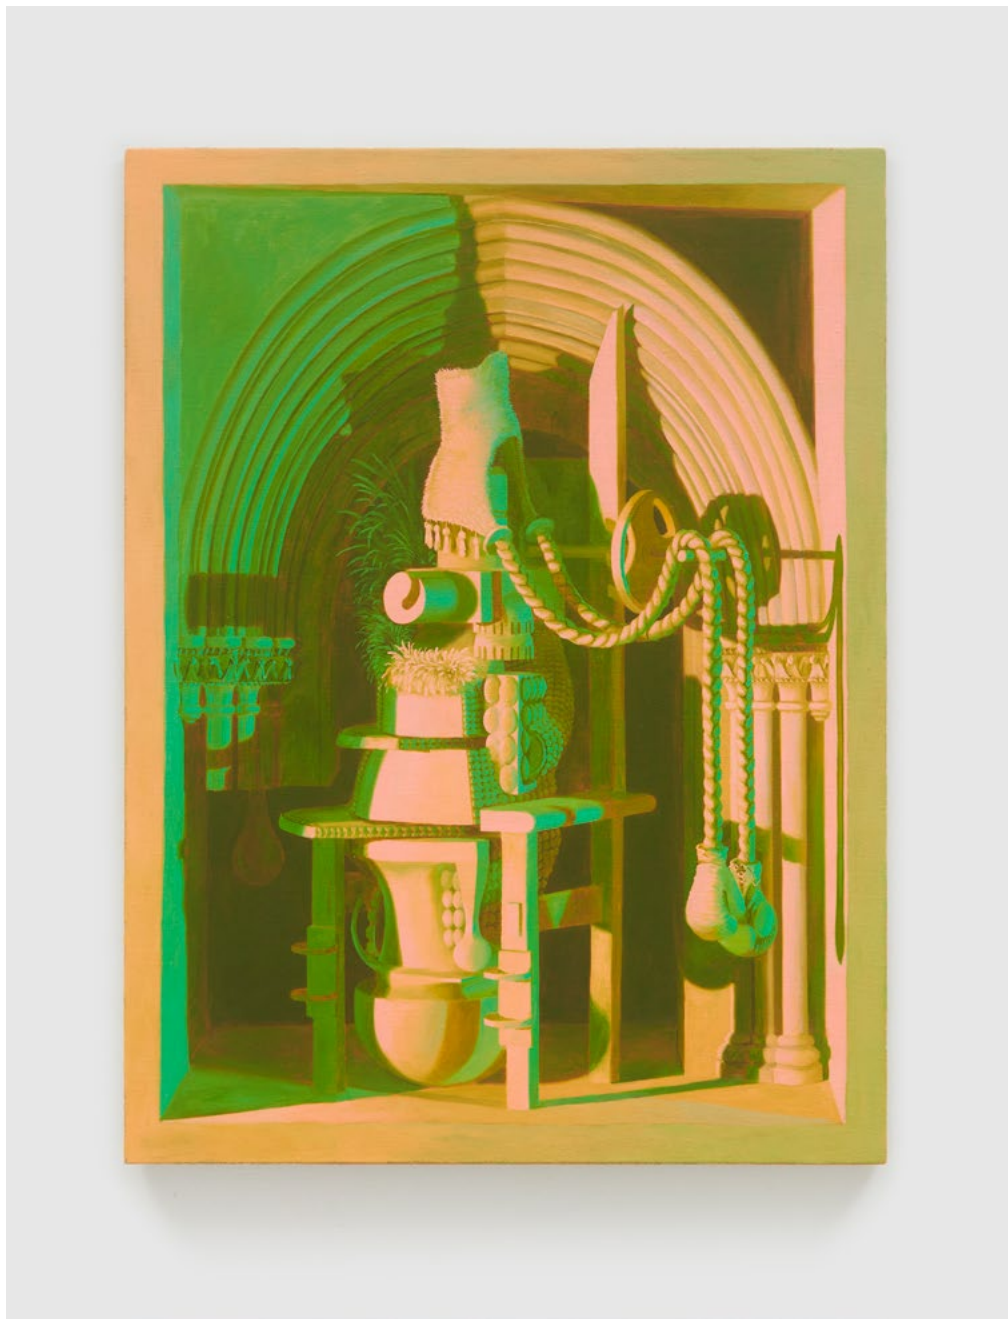

Tom Waring: *Ars Brevis*

2022

Downs & Ross, New York

Image courtesy of the artist and Downs & Ross, New York. Photo: Phoebe d'Heurle.

Downs & Ross

96 Bowery, 2nd Floor, New York NY 10013

TOM WARING

Bwoc, 2021