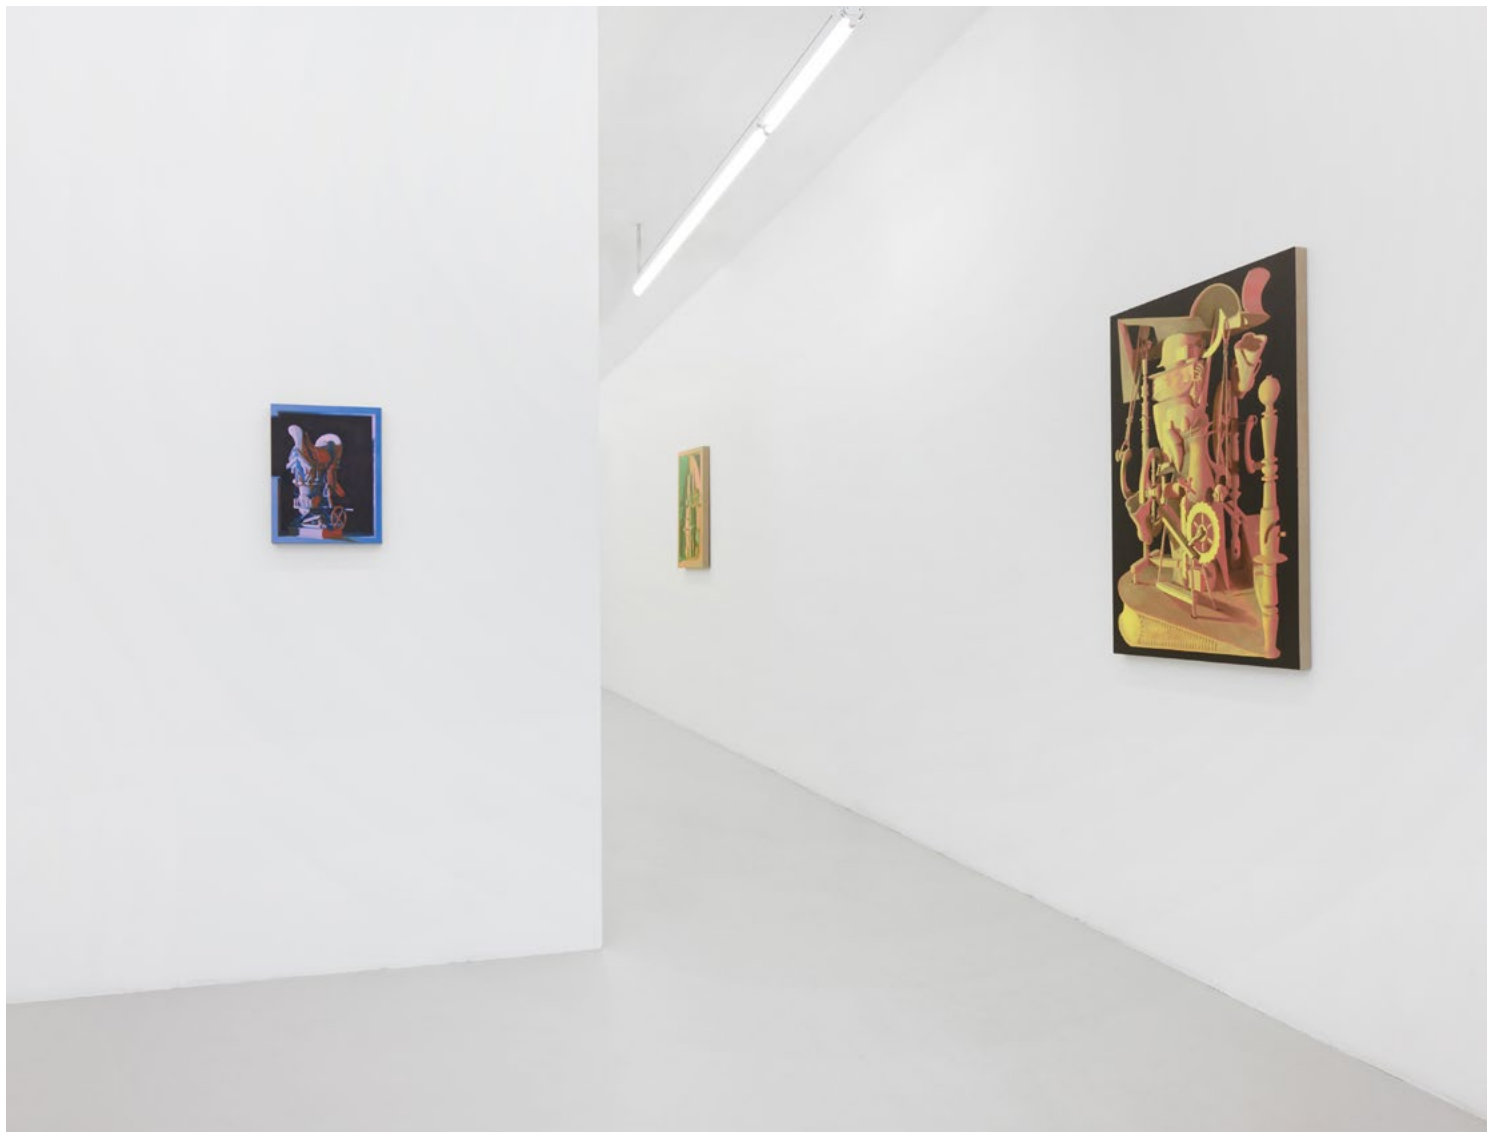

Downs & Ross

---

96 Bowery, 2nd Floor, New York NY 10013

Exhibition view:

Tom Waring: *Ars Brevis*
2022

Downs & Ross, New York

Image courtesy of the artist and Downs & Ross, New York. Photo: Phoebe d'Heurle.