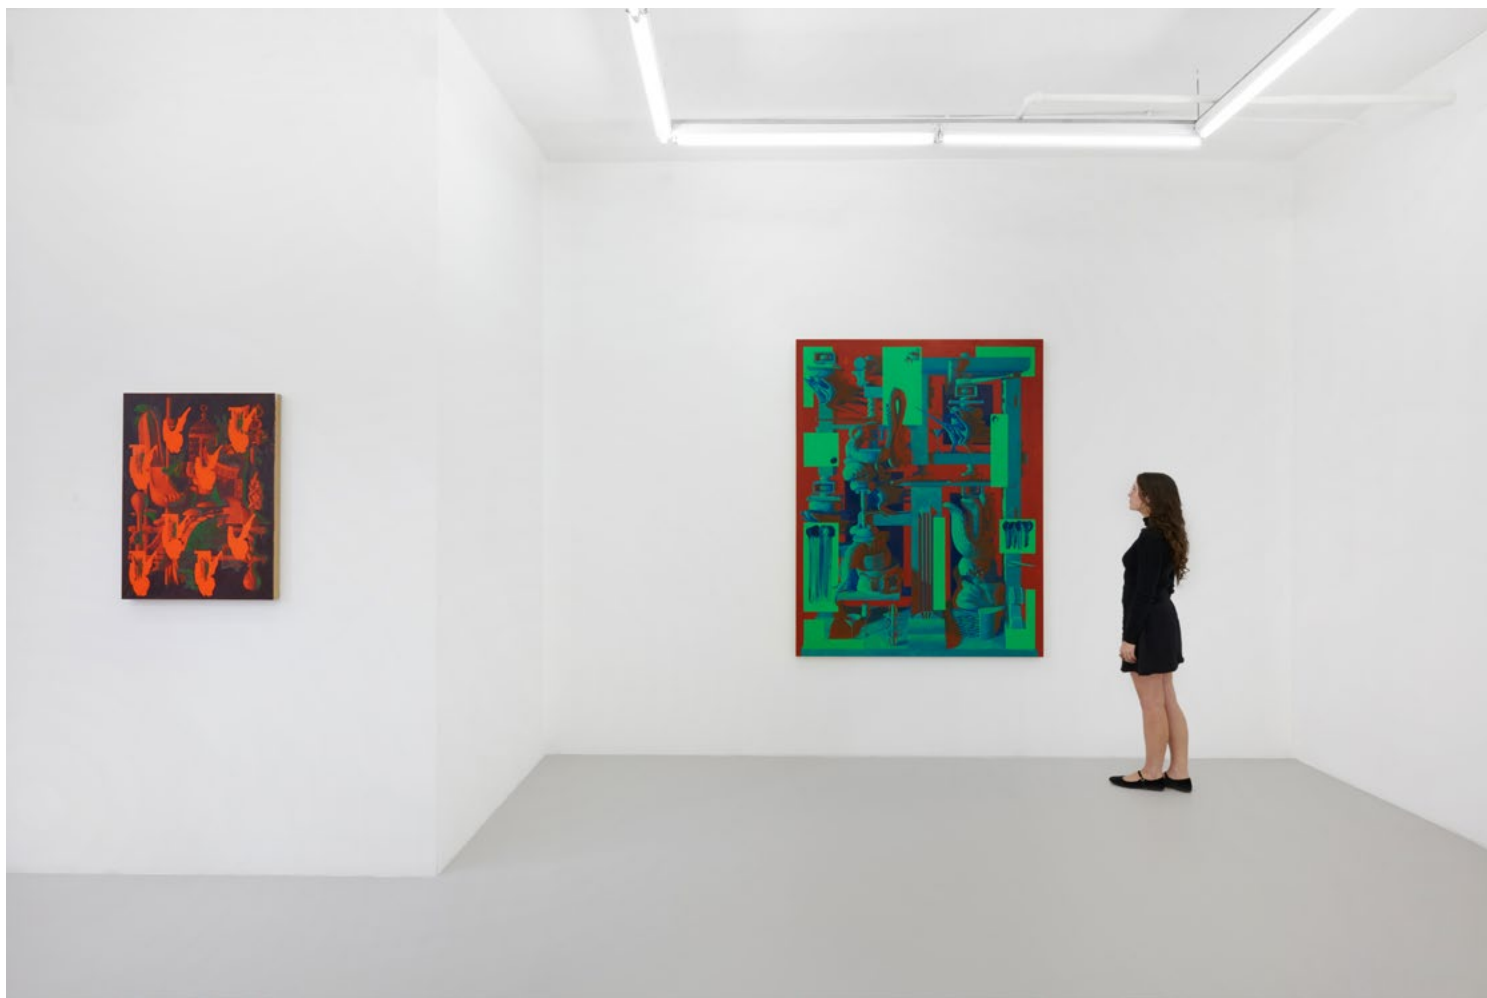

96 Bowery, 2nd Floor, New York NY 10013

Exhibition view:
Tom Waring: *Ars Brevis*
2022
Downs & Ross, New York
Image courtesy of the artist and Downs & Ross, New York. Photo: Phoebe d'Heurle.

Downs & Ross