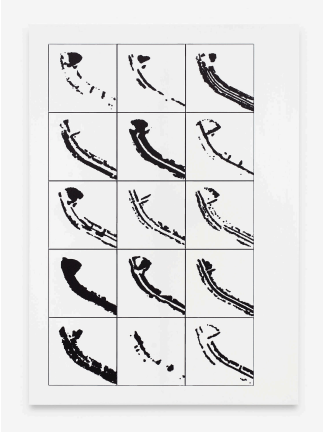

Taslima Ahmed
Reconstructor Painting (road), 2022
UV-print on canvas
159 x 112 cm, 62 5/8 x 44 1/8 inches
(AHMET-2022007)

Photo: Hans-Georg Gaul
Courtesy The Artist and Galerie Noah Klink, Berlin