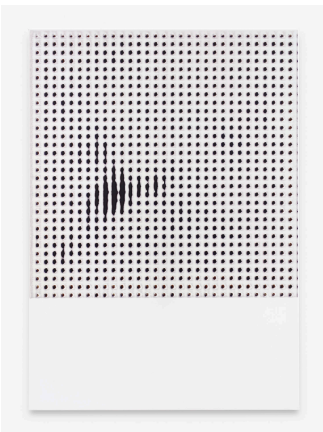

Taslima Ahmed
Reconstructor Painting (minimal data), 2022
UV-print on canvas
159 x 112 cm, 62 5/8 x 44 1/8 inches
(AHMET-2022006)

Photo: Hans-Georg Gaul
Courtesy The Artist and Galerie Noah Klink, Berlin