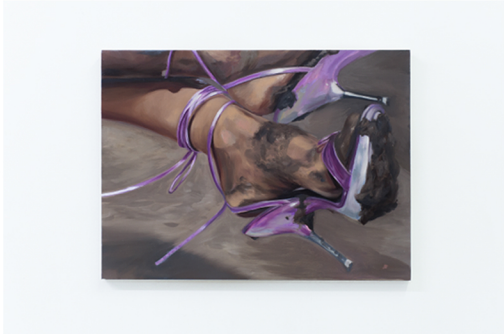

Waltz of the Mired
Brittany Shepherd
August 27 - September 25, 2021

Tilling, 5333 Casgrain, Unit 508
Montreal QC

Mhairi, 2021
Oil on panel
18 x 24 inches

Cadence, 2021
Oil on panel
18 x 24 inches

Vera, 2021
Oil on panel
18 x 18 inches

Grace, 2021
Oil on panel
18 x 18 inches

Faithe, 2021
Oil on panel
18 x 24 inches

Victoria, 2021
Oil on panel
18 x 24 inches