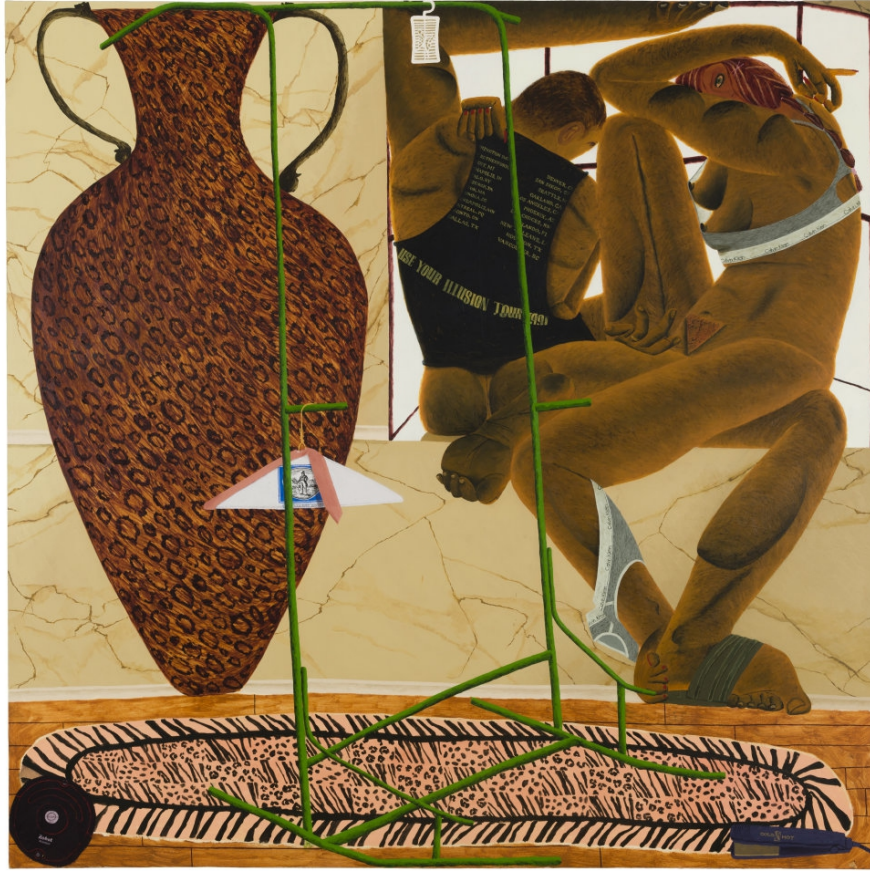

MARIANNE BOESKY GALLERY

NEW YORK | ASPEN

Celeste Rapone

Purist, 2022

Oil on canvas

30 x 22 inches

76.2 x 55.9 cm

(CRP.19221)

(CRP.19271)

Courtesy the Artist, Corbett vs. Dempsey, Chicago, Marianne Boesky Gallery, New York and Aspen, and Josh Lilley, London. Copyright: © Celeste Rapone Photo: Nathan Keay

BOESKYGALLERY.COM

TELEPHONE 212.680.9889

FAX 347.296.3667

MARIANNE BOESKY GALLERY

NEW YORK | ASPEN

Celeste Rapone

Romantics, 2022

Oil on canvas

72 x 72 inches

182.9 x 182.9 cm