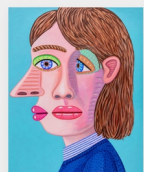

# ALMINE RECH

**Brian Calvin**  
*The front*, 2022  
Acrylic on canvas  
177.8 x 142.2 cm  
70 x 56 in

**Brian Calvin**  
*The arrangement*, 2022  
Acrylic on canvas  
213.4 x 142.2 cm  
84 x 56 in

**Brian Calvin**  
*Draper*, 2022  
Acrylic on linen  
50.8 x 40.6 cm  
20 x 16 in

**Brian Calvin**  
*Backstage*, 2022  
Acrylic on canvas  
142.2 x 213.4 cm  
56 x 84 in

**Brian Calvin**  
*Gateway*, 2022  
Acrylic on canvas  
142.2 x 177.8 cm  
56 x 70 in

**Brian Calvin**  
*Sinking*, 2022  
Acrylic on linen  
91.4 x 61 cm  
36 x 24 in