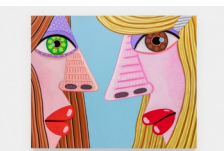

# ALMINE RECH

**Brian Calvin**  
*The front*, 2022  
Acrylic on canvas  
177.8 x 142.2 cm  
70 x 56 in

**Brian Calvin**  
*The arrangement*, 2022  
Acrylic on canvas  
213.4 x 142.2 cm  
84 x 56 in

**Brian Calvin**  
*Draper*, 2022  
Acrylic on linen  
50.8 x 40.6 cm  
20 x 16 in

**Brian Calvin**  
*Backstage*, 2022  
Acrylic on canvas  
142.2 x 213.4 cm  
56 x 84 in

**Brian Calvin**  
*Gateway*, 2022  
Acrylic on canvas  
142.2 x 177.8 cm  
56 x 70 in

**Brian Calvin**  
*Sinking*, 2022  
Acrylic on linen  
91.4 x 61 cm  
36 x 24 in