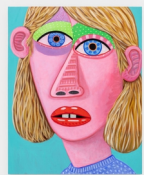

ALMINE RECH

Brian Calvin
Tilt, 2022
Acrylic on canvas
101.6 x 81.3 cm
40 x 32 in