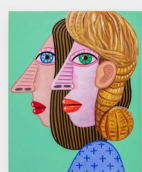

# ALMINE RECH

**Brian Calvin**  
*The front*, 2022  
Acrylic on canvas  
177.8 x 142.2 cm  
70 x 56 in

**Brian Calvin**  
*The arrangement*, 2022  
Acrylic on canvas  
213.4 x 142.2 cm  
84 x 56 in

**Brian Calvin**  
*Draper*, 2022  
Acrylic on linen  
50.8 x 40.6 cm  
20 x 16 in

**Brian Calvin**  
*Sisters at night*, 2022  
Acrylic on canvas  
213.4 x 142.2 cm  
84 x 56 in

# ALMINE RECH

**Brian Calvin**  
*Facing forward*, 2022  
Acrylic on canvas  
152.4 x 121.9 cm  
60 x 48 in

**Brian Calvin**  
*Sister*, 2022  
Acrylic on canvas  
152.4 x 121.9 cm  
60 x 48 in

**Brian Calvin**  
*Observing*, 2022  
Acrylic on linen  
35.6 x 27.9 cm  
14 x 11 in

**Brian Calvin**  
*Resemblance*, 2022  
Acrylic on linen  
61 x 45.7 cm  
24 x 18 in

**Brian Calvin**  
*Sway*, 2022  
Acrylic on linen  
61 x 45.7 cm  
24 x 18 in

**Brian Calvin**  
*Moonlight mile*, 2022  
Acrylic on linen  
61 x 45.7 cm  
24 x 18 in