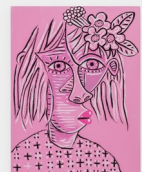

# ALMINE RECH

**Brian Calvin**  
*Facing forward*, 2022  
Acrylic on canvas  
152.4 x 121.9 cm  
60 x 48 in

**Brian Calvin**  
*Sister*, 2022  
Acrylic on canvas  
152.4 x 121.9 cm  
60 x 48 in

**Brian Calvin**  
*Observing*, 2022  
Acrylic on linen  
35.6 x 27.9 cm  
14 x 11 in

**Brian Calvin**  
*Resemblance*, 2022  
Acrylic on linen  
61 x 45.7 cm  
24 x 18 in

**Brian Calvin**  
*Sway*, 2022  
Acrylic on linen  
61 x 45.7 cm  
24 x 18 in

**Brian Calvin**  
*Moonlight mile*, 2022  
Acrylic on linen  
61 x 45.7 cm  
24 x 18 in