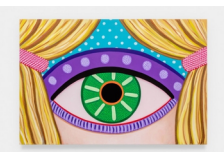

# ALMINE RECH

**Brian Calvin**  
*The front*, 2022  
Acrylic on canvas  
177.8 x 142.2 cm  
70 x 56 in

**Brian Calvin**  
*The arrangement*, 2022  
Acrylic on canvas  
213.4 x 142.2 cm  
84 x 56 in

**Brian Calvin**  
*Draper*, 2022  
Acrylic on linen  
50.8 x 40.6 cm  
20 x 16 in

**Brian Calvin**  
*Backstage*, 2022  
Acrylic on canvas  
142.2 x 213.4 cm  
56 x 84 in

**Brian Calvin**  
*Gateway*, 2022  
Acrylic on canvas  
142.2 x 177.8 cm  
56 x 70 in

**Brian Calvin**  
*Sinking*, 2022  
Acrylic on linen  
91.4 x 61 cm  
36 x 24 in