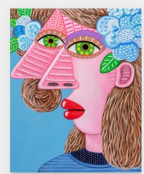

Brian Calvin
Full force, 2022
Acrylic on canvas
101.6 x 81.3 cm
40 x 32 in