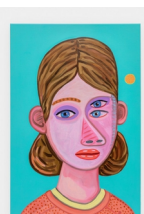

# ALMINE RECH

**Brian Calvin**  
*The front*, 2022  
Acrylic on canvas  
177.8 x 142.2 cm  
70 x 56 in

**Brian Calvin**  
*The arrangement*, 2022  
Acrylic on canvas  
213.4 x 142.2 cm  
84 x 56 in

**Brian Calvin**  
*Draper*, 2022  
Acrylic on linen  
50.8 x 40.6 cm  
20 x 16 in

**Brian Calvin**  
*Backstage*, 2022  
Acrylic on canvas  
142.2 x 213.4 cm  
56 x 84 in

**Brian Calvin**  
*Gateway*, 2022  
Acrylic on canvas  
142.2 x 177.8 cm  
56 x 70 in

**Brian Calvin**  
*Sinking*, 2022  
Acrylic on linen  
91.4 x 61 cm  
36 x 24 in