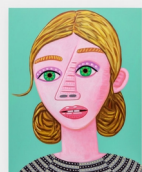

Brian Calvin
Sister, 2022
Acrylic on canvas
152.4 x 121.9 cm
60 x 48 in