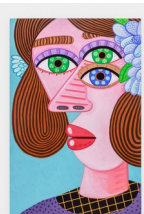

# ALMINE RECH

**Brian Calvin**  
*The front*, 2022  
Acrylic on canvas  
177.8 x 142.2 cm  
70 x 56 in

**Brian Calvin**  
*The arrangement*, 2022  
Acrylic on canvas  
213.4 x 142.2 cm  
84 x 56 in

**Brian Calvin**  
*Draper*, 2022  
Acrylic on linen  
50.8 x 40.6 cm  
20 x 16 in