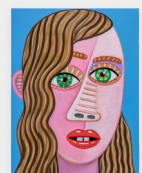

# ALMINE RECH

**Brian Calvin**  
*Facing forward*, 2022  
Acrylic on canvas  
152.4 x 121.9 cm  
60 x 48 in

**Brian Calvin**  
*Sister*, 2022  
Acrylic on canvas  
152.4 x 121.9 cm  
60 x 48 in

**Brian Calvin**  
*Observing*, 2022  
Acrylic on linen  
35.6 x 27.9 cm  
14 x 11 in

**Brian Calvin**  
*Resemblance*, 2022  
Acrylic on linen  
61 x 45.7 cm  
24 x 18 in

**Brian Calvin**  
*Sway*, 2022  
Acrylic on linen  
61 x 45.7 cm  
24 x 18 in

**Brian Calvin**  
*Moonlight mile*, 2022  
Acrylic on linen  
61 x 45.7 cm  
24 x 18 in