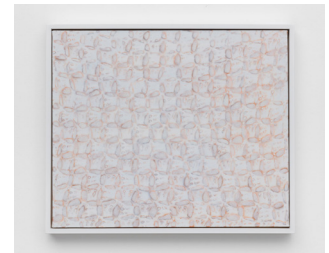

3. *Untitled*
2021
patina on bronze
81 x 81 x 2.5 cm

4. *Untitled*
2021/2022
flashe, enamel, gesso
on canvas, painted
wood frame
80 x 80 x 4.5 cm

5. *Untitled*
2021/2022
flashe, enamel, gesso
on canvas, painted
wood frame
29 x 24 x 4 cm

15. *Untitled*
2021
patina on bronze
61 x 61 x 2.5 cm

16. *Untitled*
2021
wood, oil paint
34 x 20 x 7.5 cm

17. *Untitled*
2021/2022
flashe, enamel, gesso
on canvas, painted
wood frame
174 x 174 x 4.5 cm

18. *Untitled*
2022
wood, oil paint
dimensions variable
34 x 20 x 7.5 cm
(each)

19. *Untitled*
2021/2022
flashe, enamel, gesso
on canvas, painted
wood frame
34 x 34 x 4 cm

20. *Untitled*
2021/2022
flashe, enamel, gesso
on canvas, painted
wood frame
34 x 34 x 4 cm

21. *Untitled*
2021/2022
flashe, enamel, gesso
on canvas, painted
wood frame
34 x 34 x 4 cm

22. *Untitled*
2021/2022
flashe, enamel, gesso
on canvas, painted
wood frame
174 x 174 x 4.5 cm

23. *Untitled*
2021/2022
flashe, enamel, gesso
on canvas, painted
wood frame
34 x 34 x 4 cm