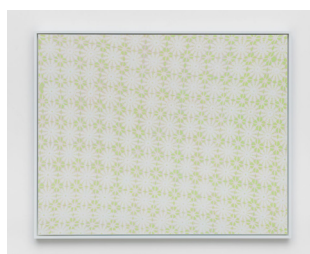

Michelle Grabner

Similitude

29 April - 04 June 2022

1. *Untitled*
2021/2022
wood, stain, bronze,
steel, enamel
37.5 x 30.5 x 6.5 cm

2. *Untitled*
2021/2022
flashe, enamel, gesso
on canvas, painted
wood frame
123 x 123 x 4.5 cm

3. *Untitled*
2021
patina on bronze
81 x 81 x 2.5 cm

4. *Untitled*
2021/2022
flashe, enamel, gesso
on canvas, painted
wood frame
80 x 80 x 4.5 cm

5. *Untitled*
2021/2022
flashe, enamel, gesso
on canvas, painted
wood frame
29 x 24 x 4 cm

6. *Untitled*
2021/2022
flashe, enamel, gesso
on canvas, painted
wood frame
34 x 34 x 3.5 cm

7. *Untitled*
2021/2022
flashe, enamel, gesso
on canvas, painted
wood frame
105.5 x 130.5 x 4.5 cm

8. *Untitled*
2021/2022
flashe, enamel, gesso
on canvas, painted
wood frame
131 x 105 x 4.5 cm

9. *Untitled*
2021
patina on bronze
142 x 142 x 2.5 cm

10. *Untitled*
2021/2022
flashe, enamel, gesso
on canvas, painted
wood frame
113 x 113 x 4.5 cm

11. *Untitled*
2021/2022
flashe, enamel, gesso
on canvas, painted
wood frame
174 x 174 x 4.5 cm