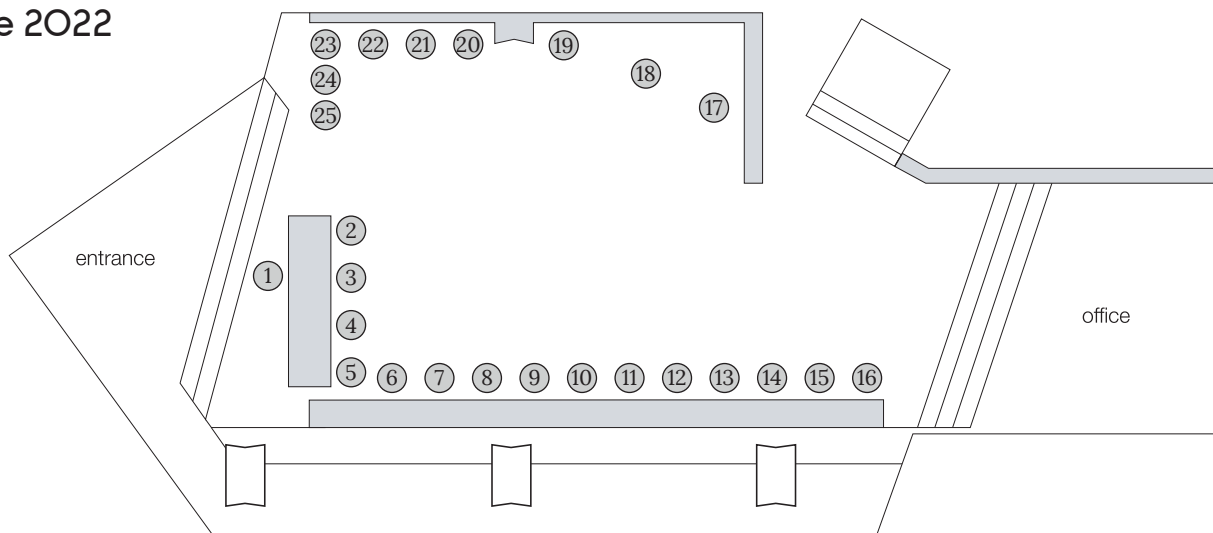

Michelle Grabner

Similitude

29 April - 04 June 2022

1. *Untitled*
2021/2022
wood, stain, bronze,
steel, enamel
37.5 x 30.5 x 6.5 cm