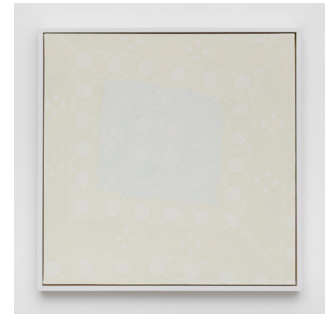

3. *Untitled*
2021
patina on bronze
81 x 81 x 2.5 cm

4. *Untitled*
2021/2022
flashe, enamel, gesso
on canvas, painted
wood frame
80 x 80 x 4.5 cm

5. *Untitled*
2021/2022
flashe, enamel, gesso
on canvas, painted
wood frame
29 x 24 x 4 cm

6. *Untitled*
2021/2022
flashe, enamel, gesso
on canvas, painted
wood frame
34 x 34 x 3.5 cm

7. *Untitled*
2021/2022
flashe, enamel, gesso
on canvas, painted
wood frame
105.5 x 130.5 x 4.5 cm

8. *Untitled*
2021/2022
flashe, enamel, gesso
on canvas, painted
wood frame
131 x 105 x 4.5 cm

9. *Untitled*
2021
patina on bronze
142 x 142 x 2.5 cm

10. *Untitled*
2021/2022
flashe, enamel, gesso
on canvas, painted
wood frame
113 x 113 x 4.5 cm

11. *Untitled*
2021/2022
flashe, enamel, gesso
on canvas, painted
wood frame
174 x 174 x 4.5 cm

12. *Untitled*
2021/2022
flashe, enamel, gesso
on canvas, painted
wood frame
80 x 80 x 4.5 cm

13. *Untitled*
2021/2022
flashe, enamel, gesso
on canvas, painted
wood frame
123 x 123 x 4.5 cm

14. *Untitled*
2021/2022
flashe, enamel, gesso
on canvas, painted
wood frame
123 x 123 x 4.5 cm