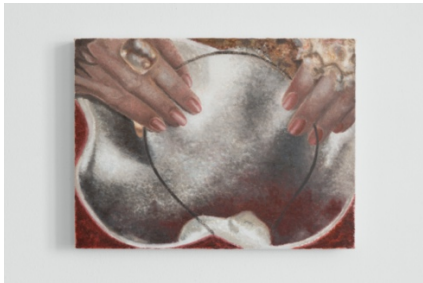

Simo Bacar

Rafal Topolewski
If Not, Winter
April 8 – May 7, 2022

Exhibition Checklist

Beyond, 2022
Oil on canvas mounted on wood
31 x 41 cm (12 13/64 x 16 9/64 in)

Untitled (Panic), 2022
Oil on linen
35 x 42 cm (13 25/32 x 16 17/32 in)

Abide, 2022
Oil on canvas
30 x 42.5 cm (11 13/16 x 16 47/64 in)

Echo, 2022
Oil on canvas mounted on wood
28 x 36 cm (11 1/32 x 14 11/64 in)

Guest, 2022
Oil on linen
35 x 42 cm (13 25/32 x 16 17/32 in)

Deep Breath (1), 2022
Oil on canvas
27 x 42 cm (10 5/8 x 16 17/32 in)