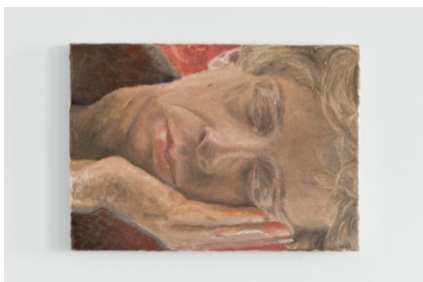

Simo Bacar

Rafal Topolewski
If Not, Winter
April 8 – May 7, 2022

Exhibition Checklist

Beyond, 2022
Oil on canvas mounted on wood
31 x 41 cm (12 13/64 x 16 9/64 in)

Untitled (Panic), 2022
Oil on linen
35 x 42 cm (13 25/32 x 16 17/32 in)

Abide, 2022
Oil on canvas
30 x 42.5 cm (11 13/16 x 16 47/64 in)

Echo, 2022
Oil on canvas mounted on wood
28 x 36 cm (11 1/32 x 14 11/64 in)

Guest, 2022
Oil on linen
35 x 42 cm (13 25/32 x 16 17/32 in)

Deep Breath (1), 2022
Oil on canvas
27 x 42 cm (10 5/8 x 16 17/32 in)