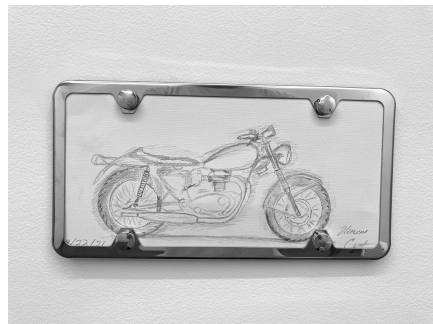

Beep Beep, 2021

Acrylic on plywood and epoxy

24 x 33 x 5 in (61 x 83.8 x 12.7 cm)

Marcus Cerdan

Nissan, 2021

Graphite on canvas paper in chrome
finish stainless steel frame

6.3 x 12.3 in (16 x 31.2 cm)

Marcus Cerdan

Untitled (Woman), 2021

Graphite on canvas paper in chrome
finish stainless steel frame

6.3 x 12.3 in (16 x 31.2 cm)

Marcus Cerdan

Motorcycle, 2021

Graphite on canvas paper in chrome
finish stainless steel frame

6.3 x 12.3 in (16 x 31.2 cm)

Marcus Cerdan

High Heel, 2021

Graphite on canvas paper in chrome
finish stainless steel frame
6.3 x 12.3 in (16 x 31.2 cm)

Marcus Cerdan

Jeep, 2021

Graphite on canvas paper in chrome
finish stainless steel frame
6.3 x 12.3 in (16 x 31.2 cm)