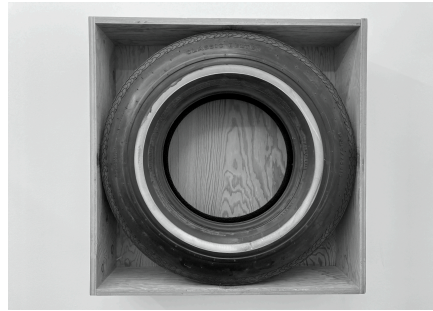

Car Shows Near Me

October 9 – November 21, 2021

Rumpelstiltskin
1166 Manhattan Ave #301
Brooklyn, NY 11222

John Dogg

Untitled (Blue Wall), 1986
Rubber tire and plywood
30.2 x 30.2 x 10.2 in
(76.7 x 76.7 x 25.9 cm)

Santiago Sierra

Obstruction of a Freeway With a Truck's Trailer, 1998
Single-channel video with sound
5'28"

Laurel Nakadate

Lucky Tiger #66, 2009
Type-C print and fingerprinting ink
4 x 6 in (10.2 x 15.2)
Framed: 8.2 x 10.2 in (20.8 x 26 cm)

Laurel Nakadate

Oops!, 2000
Single-channel video with sound
3'48"

Molly Lehmann

My Dear TV Cart, 2021

Acrylic on plywood and epoxy with
casters and television

33.4 x 18 x 22 in (84.8 x 45.7 55.9 cm)

Molly Lehmann