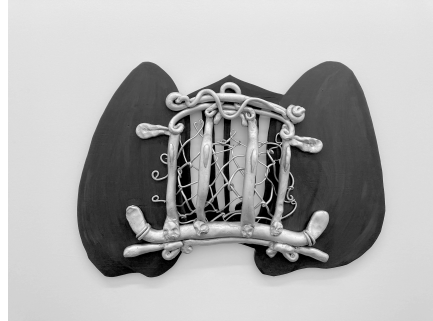

Santiago Sierra

Obstruction of a Freeway With a Truck's Trailer, 1998
Single-channel video with sound
5'28"

Laurel Nakadate

Lucky Tiger #66, 2009
Type-C print and fingerprinting ink
4 x 6 in (10.2 x 15.2)
Framed: 8.2 x 10.2 in (20.8 x 26 cm)

Laurel Nakadate

Oops!, 2000
Single-channel video with sound
3'48"

Molly Lehmann

My Dear TV Cart, 2021

Acrylic on plywood and epoxy with
casters and television

33.4 x 18 x 22 in (84.8 x 45.7 55.9 cm)

Molly Lehmann

Beep Beep, 2021

Acrylic on plywood and epoxy

24 x 33 x 5 in (61 x 83.8 x 12.7 cm)

Marcus Cerdan

Nissan, 2021

Graphite on canvas paper in chrome
finish stainless steel frame

6.3 x 12.3 in (16 x 31.2 cm)

Marcus Cerdan