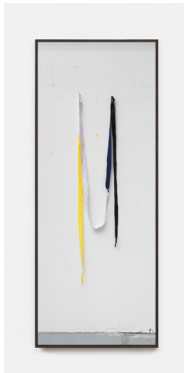

Tanya Leighton

Alejandro Cesarco, 'TRIANGULATION'
Tanya Leighton, Los Angeles
4654 W Washington Blvd
4 May – 25 June 2022

Alejandro Cesarco
Long Casting (A Page on Regret), 2019
Framed archival inkjet print
84x57 cm
33¼x22½ in
Edition of 5 + 2 AP
(CESARCO-2019-0123)

Alejandro Cesarco
The Long Term (A Measure of Intimacy II), 2020
Archival inkjet print
127x48.9 cm
50x19¼ in
Edition of 5 + 2 AP
(CESARCO-2020-0126)

Alejandro Cesarco
Errata, 2021
Archival inkjet print
40x57 cm
15¾x22½ in
Edition of 5 + 2 AP
(CESARCO-2022-0137)