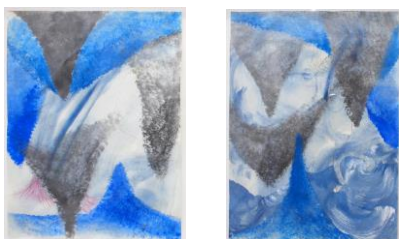

“Lessons in Blue” 2010

pigment, gouache, color pencil on paper

32x24cm / set of 2