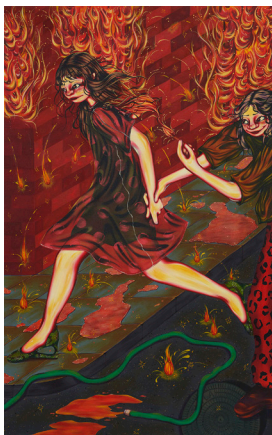

Zoé Blue M.  
*Ash Reward*  
2022  
Acrylic on canvas  
83 x 52 inches

Zoé Blue M.  
*Perennial Slip*  
2022  
Acrylic on canvas  
83 x 52 inches

Zoé Blue M.  
*Two Lines*  
2022  
Acrylic on canvas  
83 x 52 inches

Zoé Blue M.  
*Take It All*  
2022  
Acrylic on canvas  
83 x 52 inches

Zoé Blue M.  
*Kachi-Kachi*  
2022  
Acrylic on canvas  
83 x 52 inches