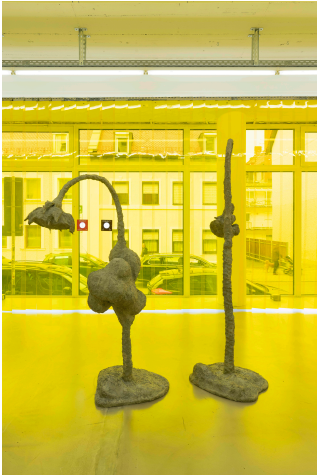

James Lewis - Ruderal - Exhibition view #3

Curtesy of the artist, Galerie Hubert Winter, Vienna and Nir Altman, Munich

James Lewis - Ruderal - Exhibition view #4

Curtesy of the artist, Galerie Hubert Winter, Vienna and Nir Altman, Munich

James Lewis - Ruderal - Exhibition view #5

Curtesy of the artist, Galerie Hubert Winter, Vienna and Nir Altman, Munich

James Lewis - Ruderal - Exhibition view #6

Curtesy of the artist, Galerie Hubert Winter, Vienna and Nir Altman, Munich