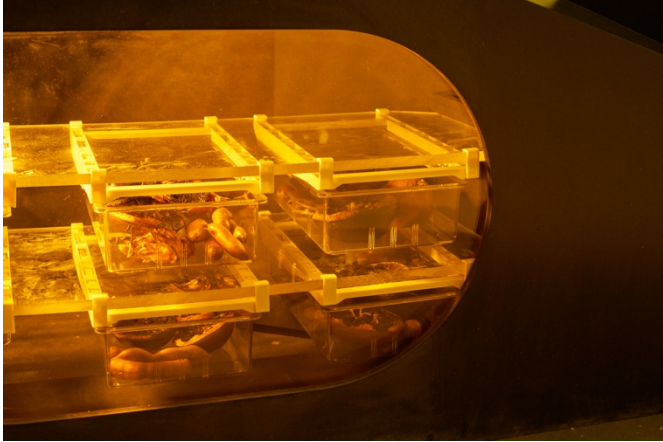

[middle ground - right]

Doppelganger, 2021

Glass jars, kelp, glass radiometer, and fake pearls

The lamp also functions as a device that monitors the surrounding lighting. The glass radiometers are scientific devices that test light intensity.

The work uses preserved food materials to create a self-made seismic device. Inside the glass dome, the materials create water circulation. The kelp absorbs the condensation generated by the water cycle, keeping the unfired clay moist. The luminescent algae react to the room's vibrations.