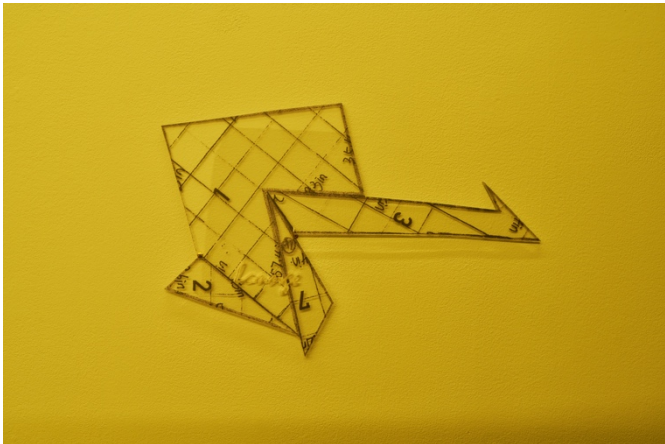

Glass jars, kelp, glass radiometer, and fake pearls

The lamp functions as a device that monitors the surrounding lighting. The glass radiometers are scientific devices that test light intensity.

BluePrint Ruler No.2 (Meditation Room)
Diagram of *Personal Ark*® Sections 2,3,4,5
Laser cut Plexiglas