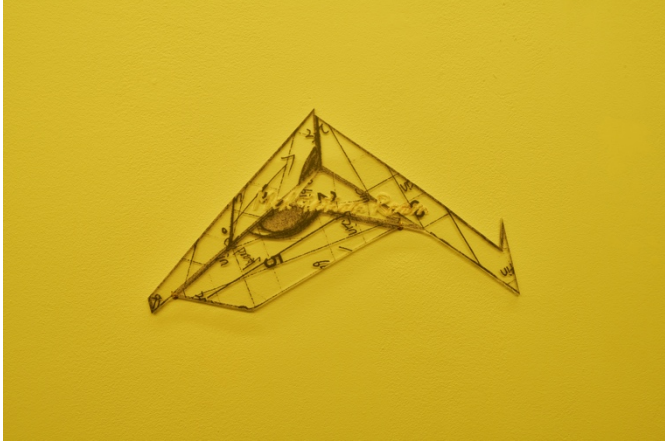

[middle ground - right]

Doppelganger, 2021

Glass jars, kelp, glass radiometer, and fake pearls

The lamp also functions as a device that monitors the surrounding lighting. The glass radiometers are scientific devices that test light intensity.

The work uses preserved food materials to create a self-made seismic device. Inside the glass dome, the materials create water circulation. The kelp absorbs the condensation generated by the water cycle, keeping the unfired clay moist. The luminescent algae react to the room's vibrations.

Glass jars, kelp, glass radiometer, and fake pearls

The lamp functions as a device that monitors the surrounding lighting. The glass radiometers are scientific devices that test light intensity.

BluePrint Ruler No.2 (Meditation Room)
Diagram of *Personal Ark*® Sections 2,3,4,5
Laser cut Plexiglas