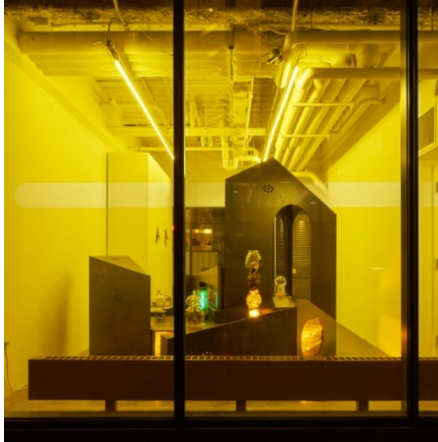

CUCHIFRITOS

GALLERY + PROJECT SPACE

— a program of ARTISTS ALLIANCE INC

artistsallianceinc.org

88 Essex Street
New York NY 10002

Weds through Sat
Noon - 6p or by appt.

Mo Kong

Lounge of A Prophet

March 25 through May 21, 2022

Personal Ark®, Sections 1,2,3,7, 2022
Black MDF, Plexiglas, thermochromic surface, and dehydrated fruits (buddha's hand, dragon fruit, monk fruit, longan, pomelo, rambutan, mandarin, tamarind, lychee)
Dimensions variable