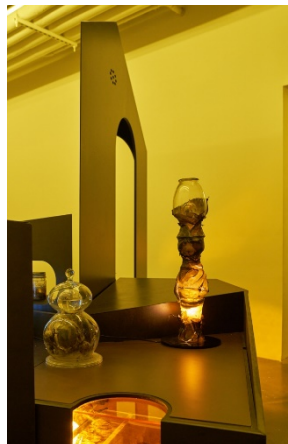

Personal Ark®, Sections 1 and 7, 2022

Black MDF, Plexiglas, thermochromic surface, and dehydrated fruits (buddha's hand, dragon fruit, monk fruit, longan, pomelo, rambutan, mandarin, tamarind, lychee)

[middle ground - left]

Hunch, 2021

Unfired clay, emu eggs, Tiger eyes, kelp, lazy susan, luminescent algae, cake dome,

The work uses preserved food materials to create a self-made seismic device. Inside the glass dome, the materials create water circulation. The kelp absorbs the condensation generated by the water cycle, keeping the unfired clay moist. The luminescent algae react to the room's vibrations.