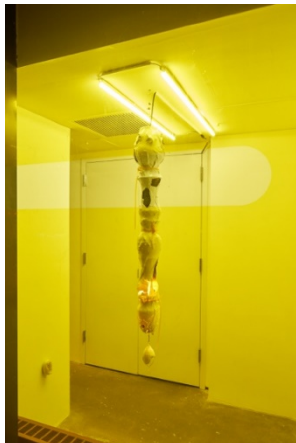

Doppelganger, 2021

Glass jars, kelp, glass radiometer, and fake pearls

The lamp functions as a device that monitors the surrounding lighting. The glass radiometers are scientific devices that test light intensity.