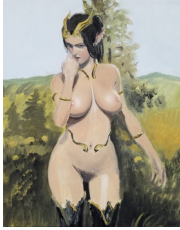

## HESSE FLATOW

**Clark Filio**  
*After Sumei Jun*, 2019  
Oil on canvas  
20 x 16 in  
50.8 x 40.6 cm  
(CF012)

**Clark Filio**  
*Golden Elf*, 2021  
Oil on canvas  
20 x 16 in  
50.8 x 40.6 cm  
(CF016)