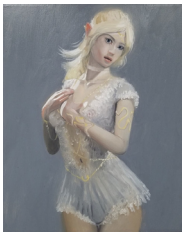

## HESSE FLATOW

**Clark Filio**

*Sphinx after Panasenko-Mikhalkin, 2022*

Oil on canvas

20 x 16 in

50.8 x 40.6 cm

(CF021)

**Clark Filio**

*Menahan Bedroom, 2019*

Oil on canvas

20 x 16 in

50.8 x 40.6 cm

(CF014)

**Clark Filio**

*After Amano, 2019*

Oil on canvas

20 x 16 in

50.8 x 40.6 cm

(CF005)

**Clark Filio**

*Grey Elf, 2021*

Oil on canvas

20 x 16 in

50.8 x 40.6 cm