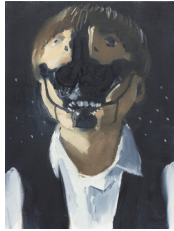

# HESSE FLATOW

Clark Filio: *The Art of War at Sea*

April 28 – May 28, 2022

Checklist

Counterclockwise from left

**Clark Filio**

*Neolithic Village, After Zdeněk, 2022*

Oil on canvas

98 x 130 in

248.9 x 330.2 cm

(CF007)

**Clark Filio**

*Westworld Boy, 2017*

Oil on canvas

16 x 12 in

40.6 x 30.5 cm