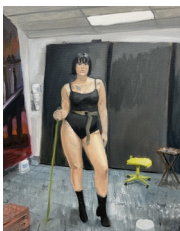

Clark Filio
Lindsay Dye, 2022
Oil on canvas
20 x 16 in
50.8 x 40.6 cm
(CF025)