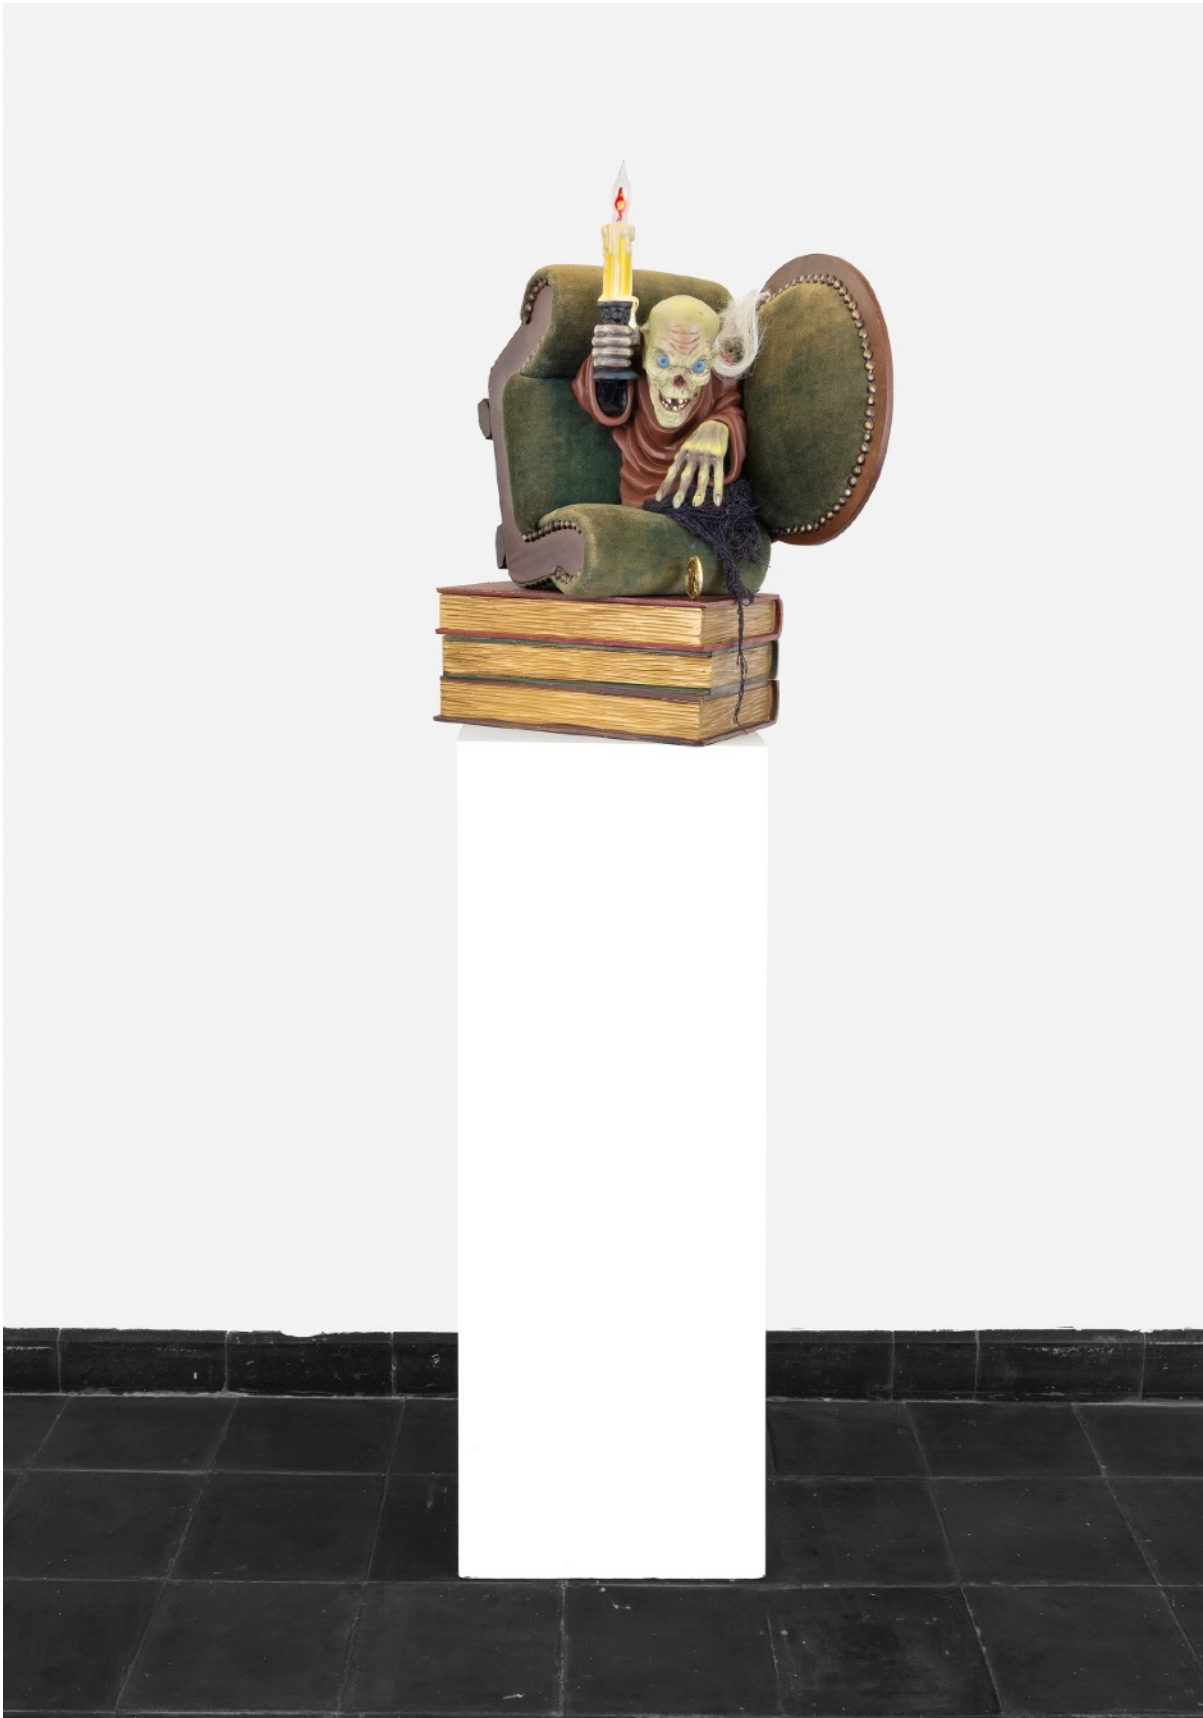

Danny McDonald  
***Thirteen Uneasy Pieces***

April 1st - May 28th  
Gaga, Mexico City

*The Dark Secret*  
2022  
Mixed Media  
12.2 x 12.99 x 7.09 inches  
31 x 33 x 18 cm  
(Inv# DMD22-008)

*The Late V.I.P.*  
2022  
Mixed Media  
16.14 x 7.87 x 10.63 inches  
41 x 20 x 27 cm  
(Inv# DMD22-006)

*Post-Plague Cruise Caper*  
2022  
Mixed Media  
16.54 x 7.87 x 10.63 inches  
42 x 20 x 27 cm  
(Inv# DMD22-012)

*Welcome Back!*  
2022  
Mixed Media  
11.81 x 5.91 x 5.91 inches  
30 x 15 x 15 cm  
(Inv# DMD22-003)

*The Anonymous Buyer*  
2022  
Mixed Media  
18.9 x 11.22 x 5.91 inches  
48 x 28.5 x 15 cm  
(Inv# DMD22-010)

*Father, son and friendly ghost*  
2022  
Mixed Media  
18.11 x 10.24 x 9.45 inches  
46 x 26 x 24 cm  
(Inv# DMD22-007)

*Armchair Investor*

2021

Vinyl, plastic, artificial hair, cotton, velvet, foam, wood, brass, electric light, magnet, 24k gold plated iron "bitcoin"

(Inv# DMD21-001)

*Forced to sell artwork from personal collection in order to offset funeral expenses (Abbreviated life span limits resale opportunities)*