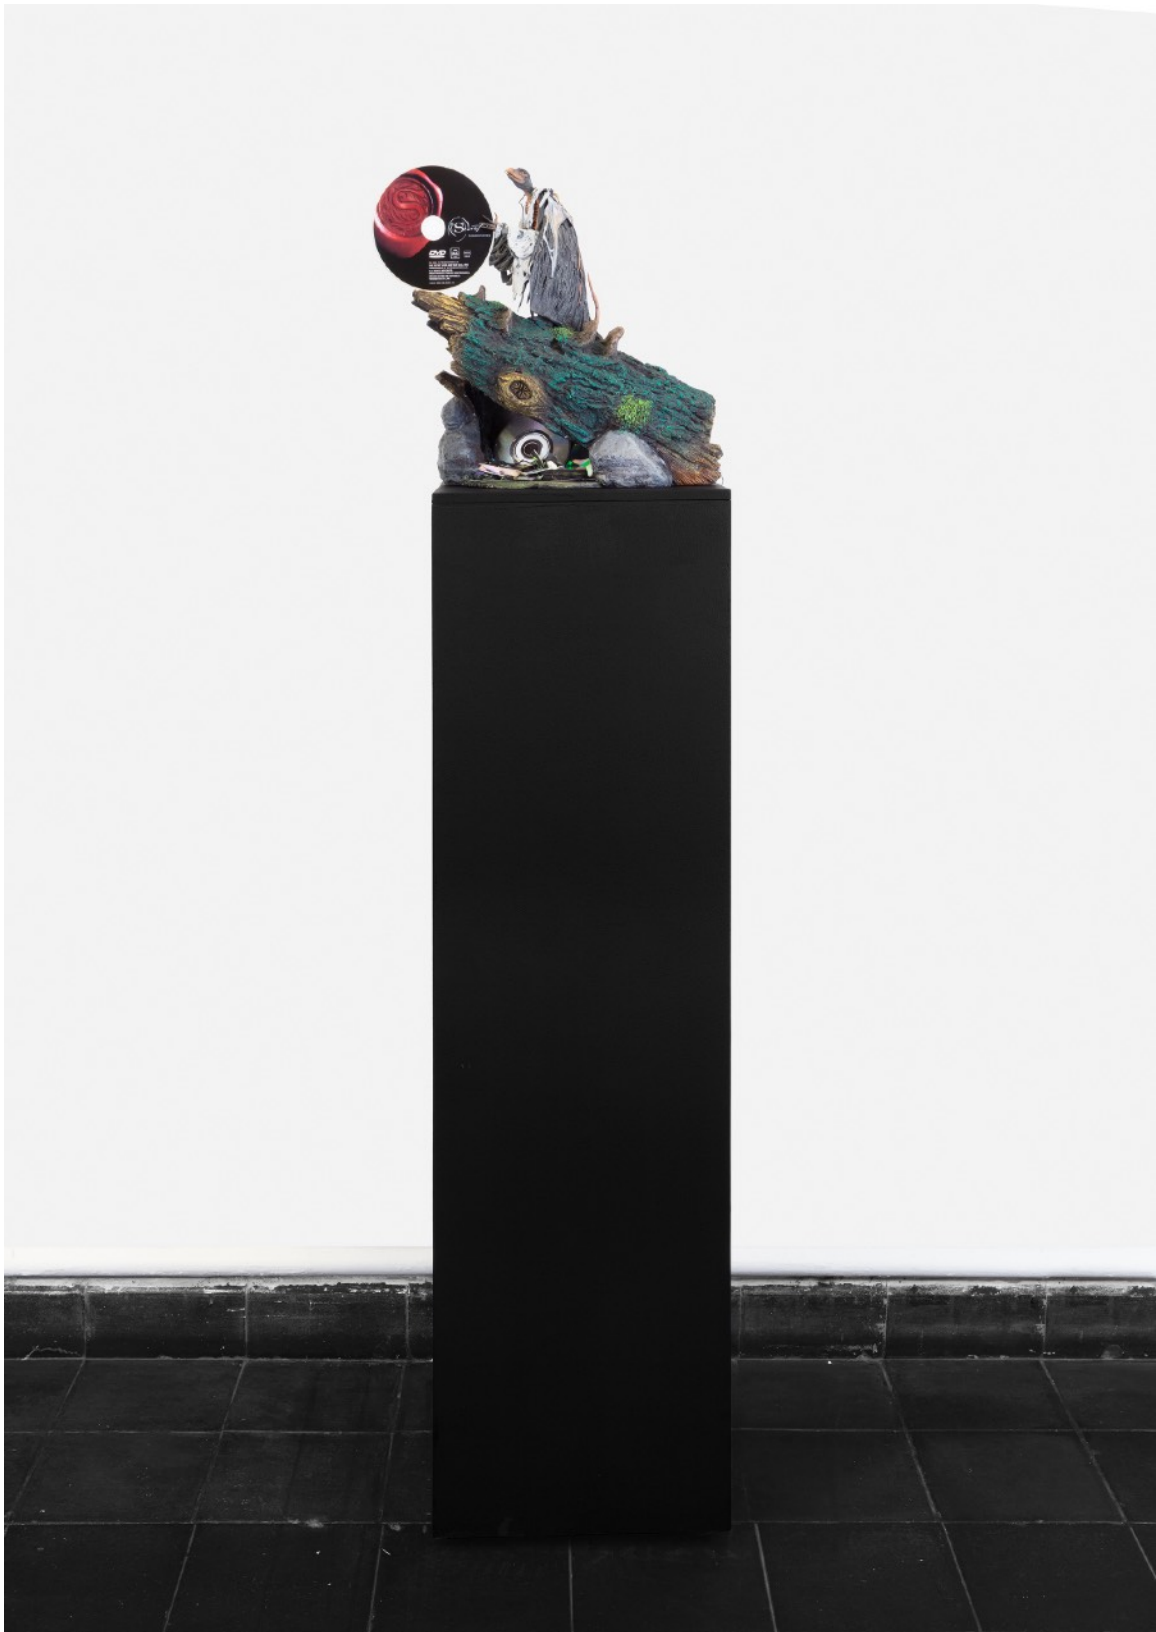

Danny McDonald  
***Thirteen Uneasy Pieces***

April 1st - May 28th  
Gaga, Mexico City

*The Dark Secret*  
2022  
Mixed Media  
12.2 x 12.99 x 7.09 inches  
31 x 33 x 18 cm  
(Inv# DMD22-008)

*The Late V.I.P.*  
2022  
Mixed Media  
16.14 x 7.87 x 10.63 inches  
41 x 20 x 27 cm  
(Inv# DMD22-006)

*Post-Plague Cruise Caper*  
2022  
Mixed Media  
16.54 x 7.87 x 10.63 inches  
42 x 20 x 27 cm  
(Inv# DMD22-012)

*Welcome Back!*  
2022  
Mixed Media  
11.81 x 5.91 x 5.91 inches  
30 x 15 x 15 cm  
(Inv# DMD22-003)

*The Game*  
2022  
Mixed Media  
43.31 x 15.35 x 8.27 inches  
110 x 39 x 21 cm  
(Inv# DMD22-004)

*Liar's Poker*  
2022  
Mixed Media  
22.83 x 12.2 x 13.78 inches  
58 x 31 x 35 cm  
(Inv# DMD22-001)