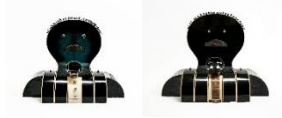

FRONTMAN 2022

electric acoustic guitar parts
28 x 29 x 19 1/2 in/71.1 x 73.7 x 49.5 cm

Fingers and Toes (shoes on) 2015
black gesso and acrylic on kraft paper
65 5/8 x 47 1/4 in/166.7 x 120 cm

Alexander and Bonin

Two-Faced Blues 2021
Yamaha acoustic electric guitar parts
23 x 29 x 15 1/2 in/58.4 x 73.7 x 39.4 cm

Fingers and Toes (no shoes) 2015
black gesso and acrylic on kraft paper
66 1/2 x 47 1/4 in/168.9 x 120 cm

Joy 2021
Yamaha 3/4 size acoustic guitar parts
44 1/2 x 22 x 7 1/2 in/113 x 55.9 x 19.1 cm

Elephant 2021
Yamaha 3/4 size acoustic guitar parts
36 x 29 x 11 in/91.4 x 73.7 x 27.9 cm

Picker 2022
Yamaha 3/4 size acoustic guitar parts
27 x 15 x 15 in/68.6 x 38.1 x 38.1 cm