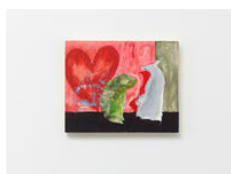

Whitney Claflin
Chore Chart, 2022
Oil, graphite, ink, colored pencil on canvas
86 × 86 cm

Whitney Claflin
Neither Behemoth, 2022
Ink, collage on paper
30 × 22,5 cm
33,5 × 26 cm (framed)

Whitney Claflin
Union, 2022
Inkjet print on Avery labels
28 × 21,5 cm
31 × 25 cm (framed)

Whitney Claflin
A Crooked World, 2022
Oil on linen
27,5 × 35,5 cm

Whitney Claflin
Monochrome, 2022
Oil on canvas
28 × 35,5 cm

Whitney Claflin
Krtkkarphillmuk, 2022
Oil, ink on canvas
28 × 35,5 cm

Whitney Claflin
Aunts & Others, 2022
Oil on linen
30,5 × 40,5 cm

Whitney Claflin
Speed Racer, 2022
Oil, ink, paper on linen
40 × 30 cm

Whitney Claflin
Splinter and His Student, 2022
Oil on wood panel
20,5 × 25,5 cm

Whitney Claflin
13, 2022
Oil on cotton
40,5 × 66 cm

Whitney Claflin
The Worst TV I Have Ever Owned, 2022
Oil on cotton
22,5 × 30,5 cm