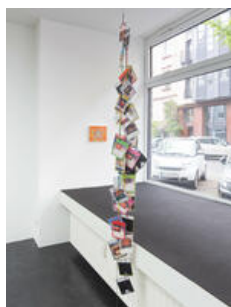

Whitney Claflin
Speed Racer, 2022
Oil, ink, paper on linen
40 × 30 cm

Whitney Claflin
Splinter and His Student, 2022
Oil on wood panel
20,5 × 25,5 cm

Whitney Claflin
13, 2022
Oil on cotton
40,5 × 66 cm

Whitney Claflin
The Worst TV I Have Ever Owned, 2022
Oil on cotton
22,5 × 30,5 cm