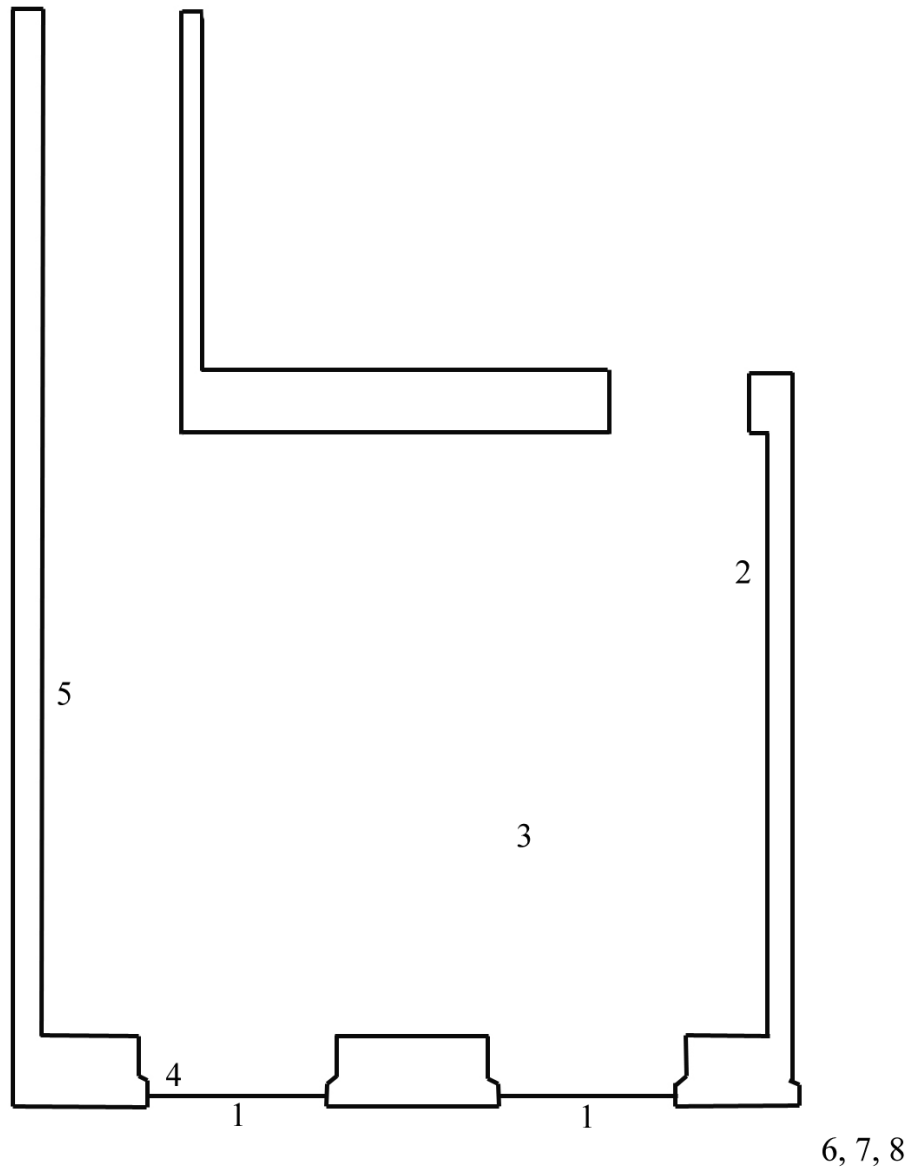

K a n t i n e

Kobby Adi

Abe bi rebewu a na εso

6 May - 12 June, 2022

K a n t i n e
Rue de Bosnie 20, 1060 Brussels
kantine.space