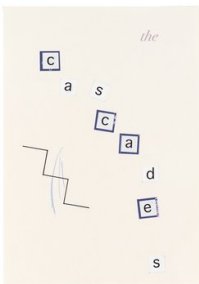

Office II

Gili Tal
"The Cascades I", 2021
collage and mixed media on paper
42 x 29.7 cm (framed: 53.2 x 41 x 2.8 cm)
GT/C 2021/09