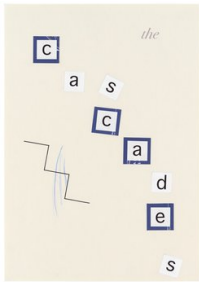

Office I

Gili Tal
"The Cascades II", 2021
collage and mixed media on paper
42 x 29.7 cm (framed: 53.2 x 41 x 2.8 cm)
GT/C 2021/08