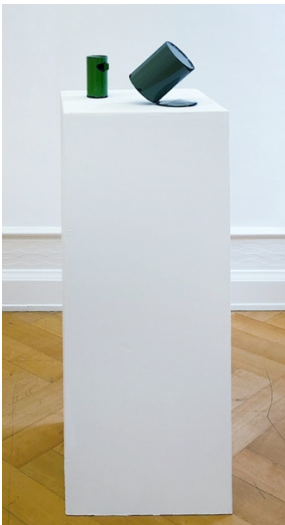

untitled, 2021
cardboard, coated, color
110 x 38 x 38 cm
PFS/S 2021/02