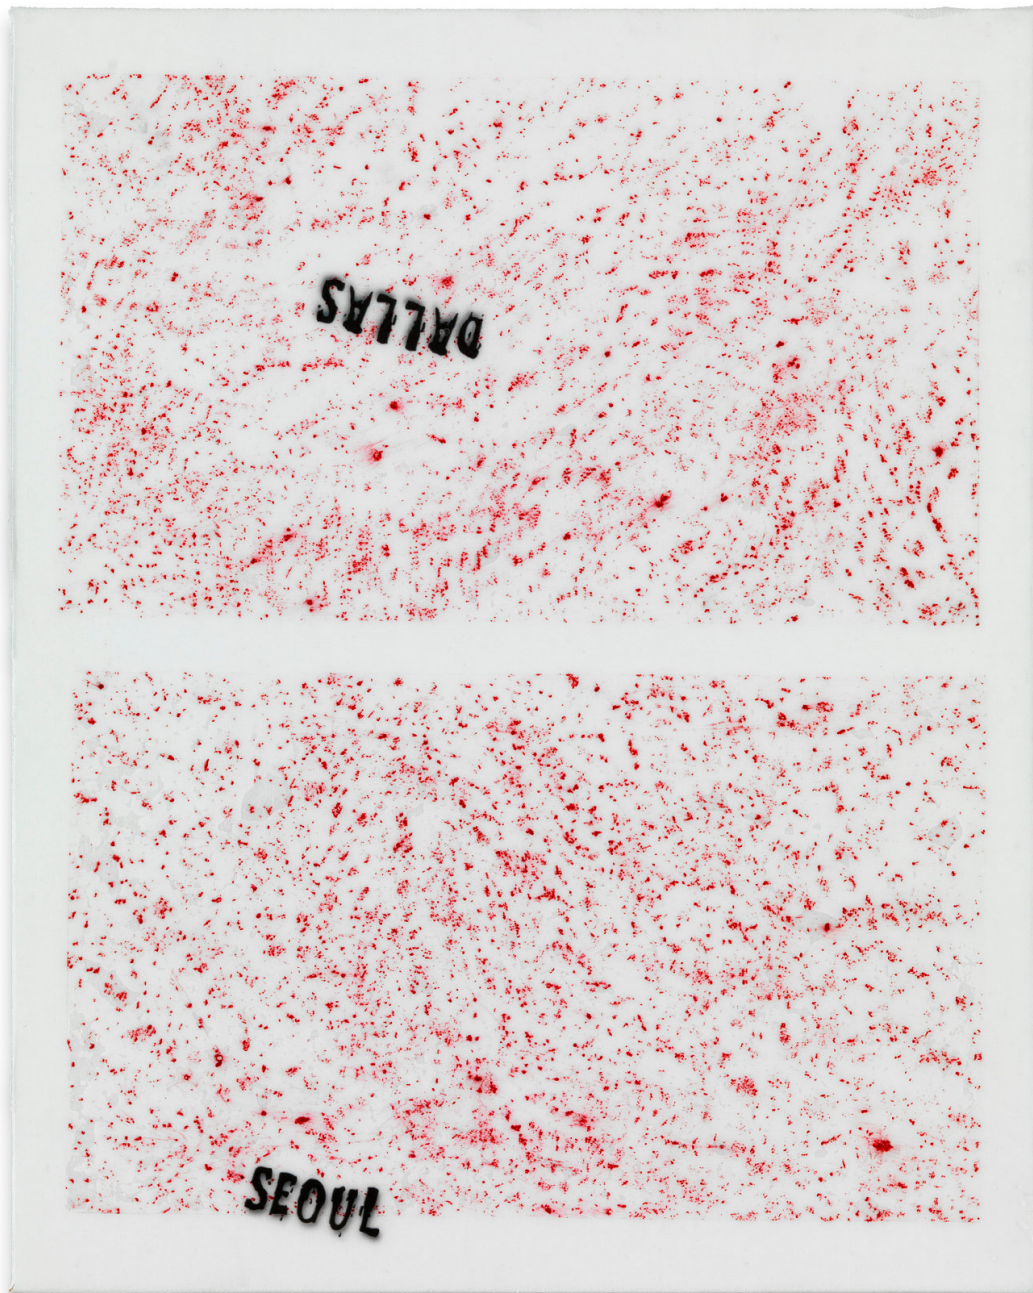

Amy Yao
Lost at Sea, #3, Burns Point, 2014
Aluminium
12 x 27 x 9 cm (4 3/4" x 10 5/8" x 3 1/2")

Amy Yao
Lost at Sea, #4, Fort Tilden, 2014
Aluminium
1.5 x 13 x 1.5 cm (5/8" x 5 1/8" x 5/8")

Amy Yao
Lost at Sea, #1, El Porto, 2014
Aluminium
8.3 x 10.5 x 2 cm (3 1/4" x 4 1/8" x 3/4")