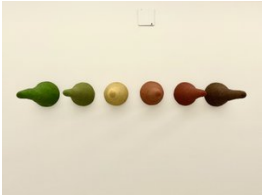

Mindy Rose Schwartz

Cones, 2022

Lavender oil, vetiver oil, clove oil, cinnamon oil, sandalwood oil, lemongrass oil, peppermint oil, tabu-no-ki powder, guar gum, wood paper, wheat paste, yellow iron oxide pigment, red iron oxide pigment, viridian pigment, burnt umber pigment

Total Dimensions: 8 x 58 x 16½ inches

20.3 x 147.3 x 41.9 cm

Individual, 6 parts: 8 x 8 x 16½ inches

20.3 x 20.3 x 41.9 cm

MR0002