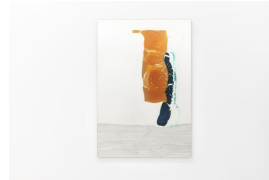

22465
Carlito Carvalhosa
Já estava assim quando eu cheguei 2015
wood, resin and marble
ed edição de 6
102 x 110 x 136 cm | 40.2 x 43.3 x 53.5 in

47595
Carlito Carvalhosa
Untitled 2021
oil paint and wax on wood
15 peças de 50 x 40 x 6 cm | 15 pieces of 19.7 x 15.7 x 2.4 in

49759 (old id 37802)
Carlito Carvalhosa
Untitled (Po2/88) 1988
oil, enamel and resin on canvas on wood
221 x 241 x 5,5 cm | 87 x 94.9 x 2.2 in

49835 (old id 38575)
Carlito Carvalhosa
Untitled (Po8/03) 2003
oil, grease and resin on mirror
160 x 110 x 3 cm | 63 x 43.3 x 1.2 in