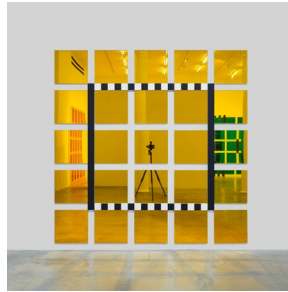

BORTOLAMI

Daniel Buren

The Colored Mirrors, situated works, low reliefs

10 May – 18 June, 2022

Daniel Buren
Colored Mirrors, situated work, low relief #6, 2022
Colored mirrored glass and paint on MDF
106 1/8 x 106 1/8 in
(269.7 x 269.7 cm)
(DB9367)

Daniel Buren
Colored Mirrors, situated work, low relief #1, 2022
Colored mirrored glass and paint on MDF
102 3/4 x 99 3/8 in
(261 x 252.3 cm)
(DB9364)

Daniel Buren
Colored Mirrors, situated work, low relief #5, 2022
Colored mirrored glass and paint on MDF
106 1/8 x 106 1/8 in
(269.7 x 269.7 cm)
(DB9363)

Daniel Buren
Colored Mirrors, situated work, low relief #2, 2022
Colored mirrored glass and paint on MDF
106 1/8 x 106 1/8 in
(269.7 x 269.7 cm)
(DB9365)

Daniel Buren
Colored Mirrors, situated work, low relief #9, 2022
Colored mirrored glass and paint on MDF
106 1/8 x 106 1/8 in
(269.7 x 269.7 cm)
(DB9371)

Daniel Buren
Colored Mirrors, situated work, low relief #8, 2022
Colored mirrored glass and paint on MDF
106 1/8 x 106 1/8 in
(269.7 x 269.7 cm)
(DB9369)

Daniel Buren
Colored Mirrors, situated work, low relief #11, 2022
Colored mirrored glass and paint on MDF
106 1/8 x 106 1/8 in
(269.7 x 269.7 cm)
(DB9372)