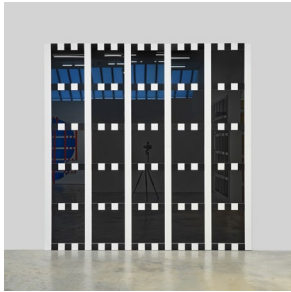

BORTOLAMI

Daniel Buren

The Colored Mirrors, situated works, low reliefs

10 May – 18 June, 2022

Daniel Buren
Colored Mirrors, situated work, low relief #6, 2022
Colored mirrored glass and paint on MDF
106 1/8 x 106 1/8 in
(269.7 x 269.7 cm)
(DB9367)

Daniel Buren
Colored Mirrors, situated work, low relief #1, 2022
Colored mirrored glass and paint on MDF
102 3/4 x 99 3/8 in
(261 x 252.3 cm)
(DB9364)

Daniel Buren
Colored Mirrors, situated work, low relief #5, 2022
Colored mirrored glass and paint on MDF
106 1/8 x 106 1/8 in
(269.7 x 269.7 cm)
(DB9363)

Daniel Buren
Colored Mirrors, situated work, low relief #2, 2022
Colored mirrored glass and paint on MDF
106 1/8 x 106 1/8 in
(269.7 x 269.7 cm)
(DB9365)

Daniel Buren
Colored Mirrors, situated work, low relief #9, 2022
Colored mirrored glass and paint on MDF
106 1/8 x 106 1/8 in
(269.7 x 269.7 cm)
(DB9371)

Daniel Buren
Colored Mirrors, situated work, low relief #8, 2022
Colored mirrored glass and paint on MDF
106 1/8 x 106 1/8 in
(269.7 x 269.7 cm)
(DB9369)

Daniel Buren
Colored Mirrors, situated work, low relief #11, 2022
Colored mirrored glass and paint on MDF
106 1/8 x 106 1/8 in
(269.7 x 269.7 cm)
(DB9372)