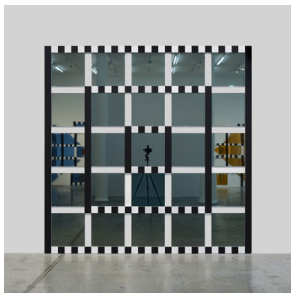

BORTOLAMI

Daniel Buren

The Colored Mirrors, situated works, low reliefs

10 May – 18 June, 2022

Daniel Buren
Colored Mirrors, situated work, low relief #6, 2022
Colored mirrored glass and paint on MDF
106 1/8 x 106 1/8 in
(269.7 x 269.7 cm)
(DB9367)

Daniel Buren
Colored Mirrors, situated work, low relief #1, 2022
Colored mirrored glass and paint on MDF
102 3/4 x 99 3/8 in
(261 x 252.3 cm)
(DB9364)

Daniel Buren
Colored Mirrors, situated work, low relief #5, 2022
Colored mirrored glass and paint on MDF
106 1/8 x 106 1/8 in
(269.7 x 269.7 cm)
(DB9363)

Daniel Buren
Colored Mirrors, situated work, low relief #2, 2022
Colored mirrored glass and paint on MDF
106 1/8 x 106 1/8 in
(269.7 x 269.7 cm)
(DB9365)

Daniel Buren
Colored Mirrors, situated work, low relief #9, 2022
Colored mirrored glass and paint on MDF
106 1/8 x 106 1/8 in
(269.7 x 269.7 cm)
(DB9371)