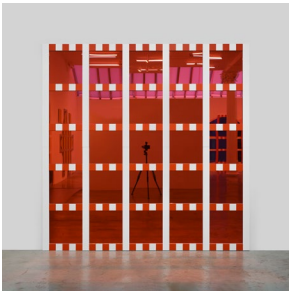

Daniel Buren
Colored Mirrors, situated work, low relief #2, 2022
Colored mirrored glass and paint on MDF
106 1/8 x 106 1/8 in
(269.7 x 269.7 cm)
(DB9365)

Daniel Buren
Colored Mirrors, situated work, low relief #9, 2022
Colored mirrored glass and paint on MDF
106 1/8 x 106 1/8 in
(269.7 x 269.7 cm)
(DB9371)

Daniel Buren
Colored Mirrors, situated work, low relief #8, 2022
Colored mirrored glass and paint on MDF
106 1/8 x 106 1/8 in
(269.7 x 269.7 cm)
(DB9369)

Daniel Buren
Colored Mirrors, situated work, low relief #11, 2022
Colored mirrored glass and paint on MDF
106 1/8 x 106 1/8 in
(269.7 x 269.7 cm)
(DB9372)

Daniel Buren
Colored Mirrors, situated work, low relief #3, 2022
Colored mirrored glass and paint on MDF
106 1/8 x 106 1/8 in
(269.7 x 269.7 cm)
(DB9362)

BORTOLAMI

Daniel Buren
Colored Mirrors, situated work, low relief #7, 2022
Colored mirrored glass and paint on MDF
106 1/8 x 106 1/8 in
(269.7 x 269.7 cm)
(DB9368)

Daniel Buren
Colored Mirrors, situated work, low relief #4, 2022
Colored mirrored glass and paint on MDF
106 1/8 x 106 1/8 in
(269.7 x 269.7 cm)
(DB9361)

Daniel Buren
Colored Mirrors, situated work, low relief #12, 2022
Colored mirrored glass and paint on MDF
106 1/8 x 106 1/8 in
(269.7 x 269.7 cm)
(DB9373)