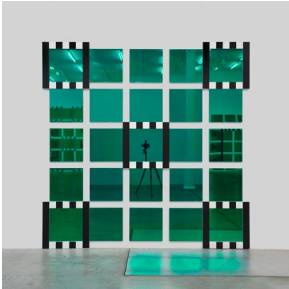

Daniel Buren
Colored Mirrors, situated work, low relief #1, 2022
Colored mirrored glass and paint on MDF
102 3/4 x 99 3/8 in
(261 x 252.3 cm)
(DB9364)

Daniel Buren
Colored Mirrors, situated work, low relief #5, 2022
Colored mirrored glass and paint on MDF
106 1/8 x 106 1/8 in
(269.7 x 269.7 cm)
(DB9363)

Daniel Buren
Colored Mirrors, situated work, low relief #2, 2022
Colored mirrored glass and paint on MDF
106 1/8 x 106 1/8 in
(269.7 x 269.7 cm)
(DB9365)

Daniel Buren
Colored Mirrors, situated work, low relief #9, 2022
Colored mirrored glass and paint on MDF
106 1/8 x 106 1/8 in
(269.7 x 269.7 cm)
(DB9371)

Daniel Buren
Colored Mirrors, situated work, low relief #8, 2022
Colored mirrored glass and paint on MDF
106 1/8 x 106 1/8 in
(269.7 x 269.7 cm)
(DB9369)

Daniel Buren
Colored Mirrors, situated work, low relief #11, 2022
Colored mirrored glass and paint on MDF
106 1/8 x 106 1/8 in
(269.7 x 269.7 cm)
(DB9372)

Daniel Buren
Colored Mirrors, situated work, low relief #3, 2022
Colored mirrored glass and paint on MDF
106 1/8 x 106 1/8 in
(269.7 x 269.7 cm)
(DB9362)

BORTOLAMI

Daniel Buren
Colored Mirrors, situated work, low relief #7, 2022
Colored mirrored glass and paint on MDF
106 1/8 x 106 1/8 in
(269.7 x 269.7 cm)
(DB9368)