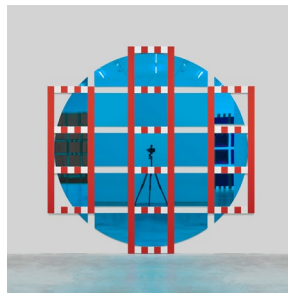

BORTOLAMI

Daniel Buren

The Colored Mirrors, situated works, low reliefs

10 May – 18 June, 2022

Daniel Buren
Colored Mirrors, situated work, low relief #6, 2022
Colored mirrored glass and paint on MDF
106 1/8 x 106 1/8 in
(269.7 x 269.7 cm)
(DB9367)

Daniel Buren
Colored Mirrors, situated work, low relief #1, 2022
Colored mirrored glass and paint on MDF
102 3/4 x 99 3/8 in
(261 x 252.3 cm)
(DB9364)

Daniel Buren
Colored Mirrors, situated work, low relief #5, 2022
Colored mirrored glass and paint on MDF
106 1/8 x 106 1/8 in
(269.7 x 269.7 cm)
(DB9363)

Daniel Buren
Colored Mirrors, situated work, low relief #2, 2022
Colored mirrored glass and paint on MDF
106 1/8 x 106 1/8 in
(269.7 x 269.7 cm)
(DB9365)

Daniel Buren
Colored Mirrors, situated work, low relief #9, 2022
Colored mirrored glass and paint on MDF
106 1/8 x 106 1/8 in
(269.7 x 269.7 cm)
(DB9371)

Daniel Buren
Colored Mirrors, situated work, low relief #8, 2022
Colored mirrored glass and paint on MDF
106 1/8 x 106 1/8 in
(269.7 x 269.7 cm)
(DB9369)

Daniel Buren
Colored Mirrors, situated work, low relief #11, 2022
Colored mirrored glass and paint on MDF
106 1/8 x 106 1/8 in
(269.7 x 269.7 cm)
(DB9372)