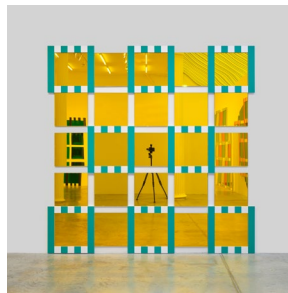

BORTOLAMI

Daniel Buren

The Colored Mirrors, situated works, low reliefs

10 May – 18 June, 2022

Daniel Buren
Colored Mirrors, situated work, low relief #6, 2022
Colored mirrored glass and paint on MDF
106 1/8 x 106 1/8 in
(269.7 x 269.7 cm)
(DB9367)

Daniel Buren
Colored Mirrors, situated work, low relief #1, 2022
Colored mirrored glass and paint on MDF
102 3/4 x 99 3/8 in
(261 x 252.3 cm)
(DB9364)

Daniel Buren
Colored Mirrors, situated work, low relief #5, 2022
Colored mirrored glass and paint on MDF
106 1/8 x 106 1/8 in
(269.7 x 269.7 cm)
(DB9363)

Daniel Buren
Colored Mirrors, situated work, low relief #2, 2022
Colored mirrored glass and paint on MDF
106 1/8 x 106 1/8 in
(269.7 x 269.7 cm)
(DB9365)

Daniel Buren
Colored Mirrors, situated work, low relief #9, 2022
Colored mirrored glass and paint on MDF
106 1/8 x 106 1/8 in
(269.7 x 269.7 cm)
(DB9371)

Daniel Buren
Colored Mirrors, situated work, low relief #8, 2022
Colored mirrored glass and paint on MDF
106 1/8 x 106 1/8 in
(269.7 x 269.7 cm)
(DB9369)

Daniel Buren
Colored Mirrors, situated work, low relief #11, 2022
Colored mirrored glass and paint on MDF
106 1/8 x 106 1/8 in
(269.7 x 269.7 cm)
(DB9372)