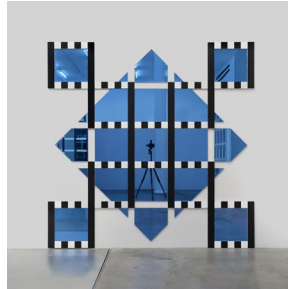

Daniel Buren
Colored Mirrors, situated work, low relief #7, 2022
Colored mirrored glass and paint on MDF
106 1/8 x 106 1/8 in
(269.7 x 269.7 cm)
(DB9368)

Daniel Buren
Colored Mirrors, situated work, low relief #4, 2022
Colored mirrored glass and paint on MDF
106 1/8 x 106 1/8 in
(269.7 x 269.7 cm)
(DB9361)