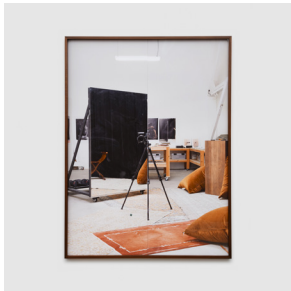

## BORTOLAMI

55 Walker  
Paul Mpagi Sepuya  
*D.R.M.P.*  
13 May – 18 June 2022

Paul Mpagi Sepuya  
*Daylight Mirror*  
(OX5A2167), 2021  
Archival pigment print  
Framed: 24 1/4 x 20 in  
(61.6 x 50.8 cm)  
(PS1001)

Paul Mpagi Sepuya  
*Darkroom Mirror*  
(\_1230695), 2021  
Archival pigment print  
Framed: 46 1/4 x 35 in  
(117.5 x 88.9 cm)  
(PS1005)

Paul Mpagi Sepuya  
*Daylight Studio Mirror*  
(DSCF0042), 2021  
Archival pigment print  
Framed: 81 1/2 x 61 1/4 in  
(207 x 155.6 cm)  
(PS1002)

Paul Mpagi Sepuya  
*Daylight Studio Mirror*  
(OX5A1181, OX5A1716,  
OX5A1708), 2021  
Archival pigment print  
Overall Framed: 37 x 113 in  
(94 x 266.7 cm)  
(PS1003)

Paul Mpagi Sepuya  
*Figures* (OX5A6849), 2021  
Archival pigment print  
Framed: 79 x 51 in  
(200.7 x 129.5 cm)  
(PS1006)