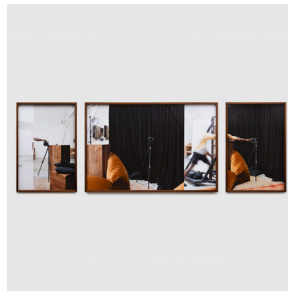

## BORTOLAMI

55 Walker  
Paul Mpagi Sepuya  
*D.R.M.P.*  
13 May – 18 June 2022

Paul Mpagi Sepuya  
*Daylight Mirror*  
(OX5A2167), 2021  
Archival pigment print  
Framed: 24 1/4 x 20 in  
(61.6 x 50.8 cm)  
(PS1001)

Paul Mpagi Sepuya  
*Darkroom Mirror*  
(\_1230695), 2021  
Archival pigment print  
Framed: 46 1/4 x 35 in  
(117.5 x 88.9 cm)  
(PS1005)

Paul Mpagi Sepuya  
*Daylight Studio Mirror*  
(DSCF0042), 2021  
Archival pigment print  
Framed: 81 1/2 x 61 1/4 in  
(207 x 155.6 cm)  
(PS1002)