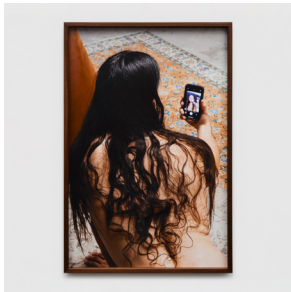

Paul Mpagi Sepuya
Model Study
(OX5A6947), 2021
Archival pigment print
Framed: 36 3/4 x 25 in
(93.3 x 63.5 cm)
(PS1007)