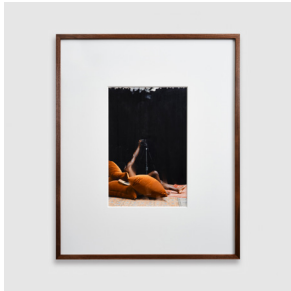

## BORTOLAMI

55 Walker  
Paul Mpagi Sepuya  
*D.R.M.P.*  
13 May – 18 June 2022

Paul Mpagi Sepuya  
*Daylight Mirror*  
(OX5A2167), 2021  
Archival pigment print  
Framed: 24 1/4 x 20 in  
(61.6 x 50.8 cm)  
(PS1001)

Paul Mpagi Sepuya  
*Darkroom Mirror*  
(\_1230695), 2021  
Archival pigment print  
Framed: 46 1/4 x 35 in  
(117.5 x 88.9 cm)  
(PS1005)

Paul Mpagi Sepuya  
*Daylight Studio Mirror*  
(DSCF0042), 2021  
Archival pigment print  
Framed: 81 1/2 x 61 1/4 in  
(207 x 155.6 cm)  
(PS1002)

Paul Mpagi Sepuya  
*Daylight Studio Mirror*  
(OX5A1181, OX5A1716,  
OX5A1708), 2021  
Archival pigment print  
Overall Framed: 37 x 113 in  
(94 x 266.7 cm)  
(PS1003)

Paul Mpagi Sepuya  
*Figures* (OX5A6849), 2021  
Archival pigment print  
Framed: 79 x 51 in  
(200.7 x 129.5 cm)  
(PS1006)

Paul Mpagi Sepuya  
*Daylight Mirror*  
(OX5A7068), 2021  
Archival pigment print  
Framed: 76 x 51 in  
(193 x 129.5 cm)  
(PS1004)

Paul Mpagi Sepuya  
*Model Study*  
(OX5A6947), 2021  
Archival pigment print  
Framed: 36 3/4 x 25 in  
(93.3 x 63.5 cm)  
(PS1007)