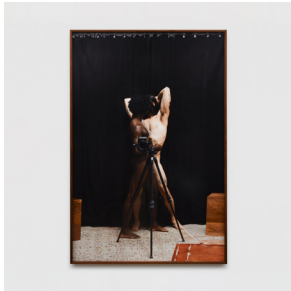

## BORTOLAMI

55 Walker  
Paul Mpagi Sepuya  
*D.R.M.P.*  
13 May – 18 June 2022

Paul Mpagi Sepuya  
*Daylight Mirror*  
(OX5A2167), 2021  
Archival pigment print  
Framed: 24 1/4 x 20 in  
(61.6 x 50.8 cm)  
(PS1001)

Paul Mpagi Sepuya  
*Darkroom Mirror*  
(\_1230695), 2021  
Archival pigment print  
Framed: 46 1/4 x 35 in  
(117.5 x 88.9 cm)  
(PS1005)

Paul Mpagi Sepuya  
*Daylight Studio Mirror*  
(DSCF0042), 2021  
Archival pigment print  
Framed: 81 1/2 x 61 1/4 in  
(207 x 155.6 cm)  
(PS1002)

Paul Mpagi Sepuya  
*Daylight Studio Mirror*  
(OX5A1181, OX5A1716,  
OX5A1708), 2021  
Archival pigment print  
Overall Framed: 37 x 113 in  
(94 x 266.7 cm)  
(PS1003)

Paul Mpagi Sepuya  
*Figures* (OX5A6849), 2021  
Archival pigment print  
Framed: 79 x 51 in  
(200.7 x 129.5 cm)  
(PS1006)