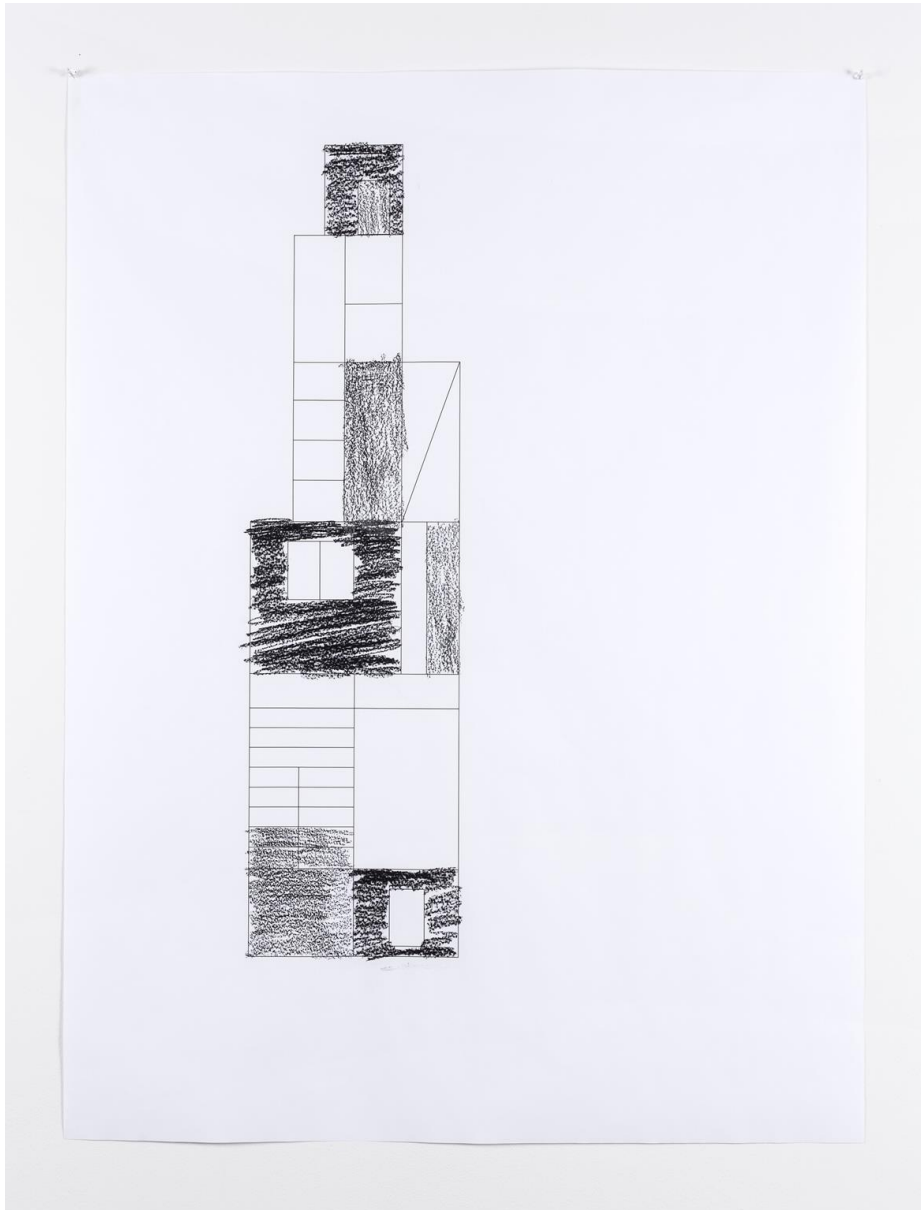

GALERIE FONSWELTERS

Win McCarthy

Vacancy Tower, 2022

charcoal, graphite on inkjet print (will be framed in
plexi case)

122 x 91,5 cm

WM/S 19