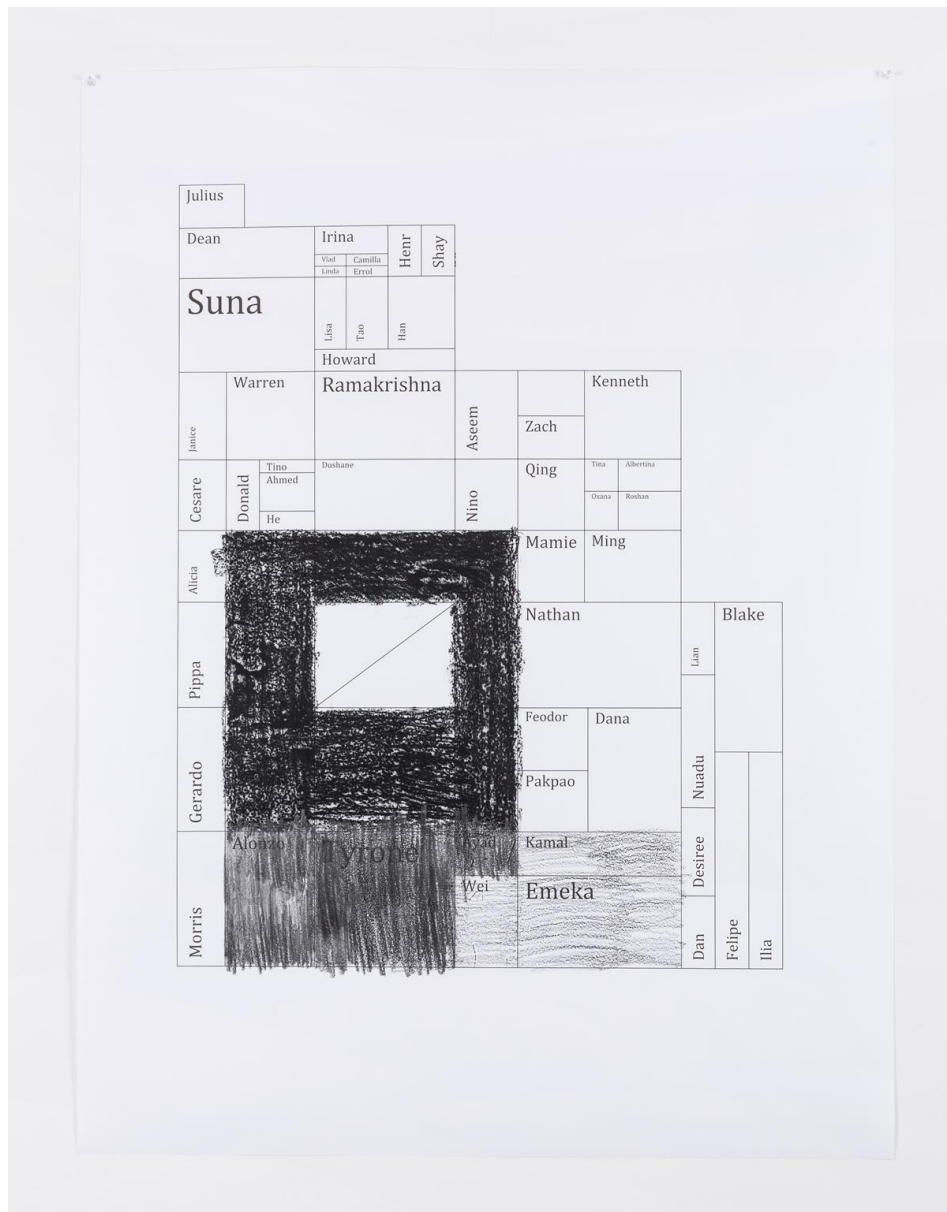

GALERIE FONSWELTERS

Win McCarthy

Cooperative Tower, 2022

charcoal, graphite, laser print on paper (will be framed in plexi case)

WM/D 1