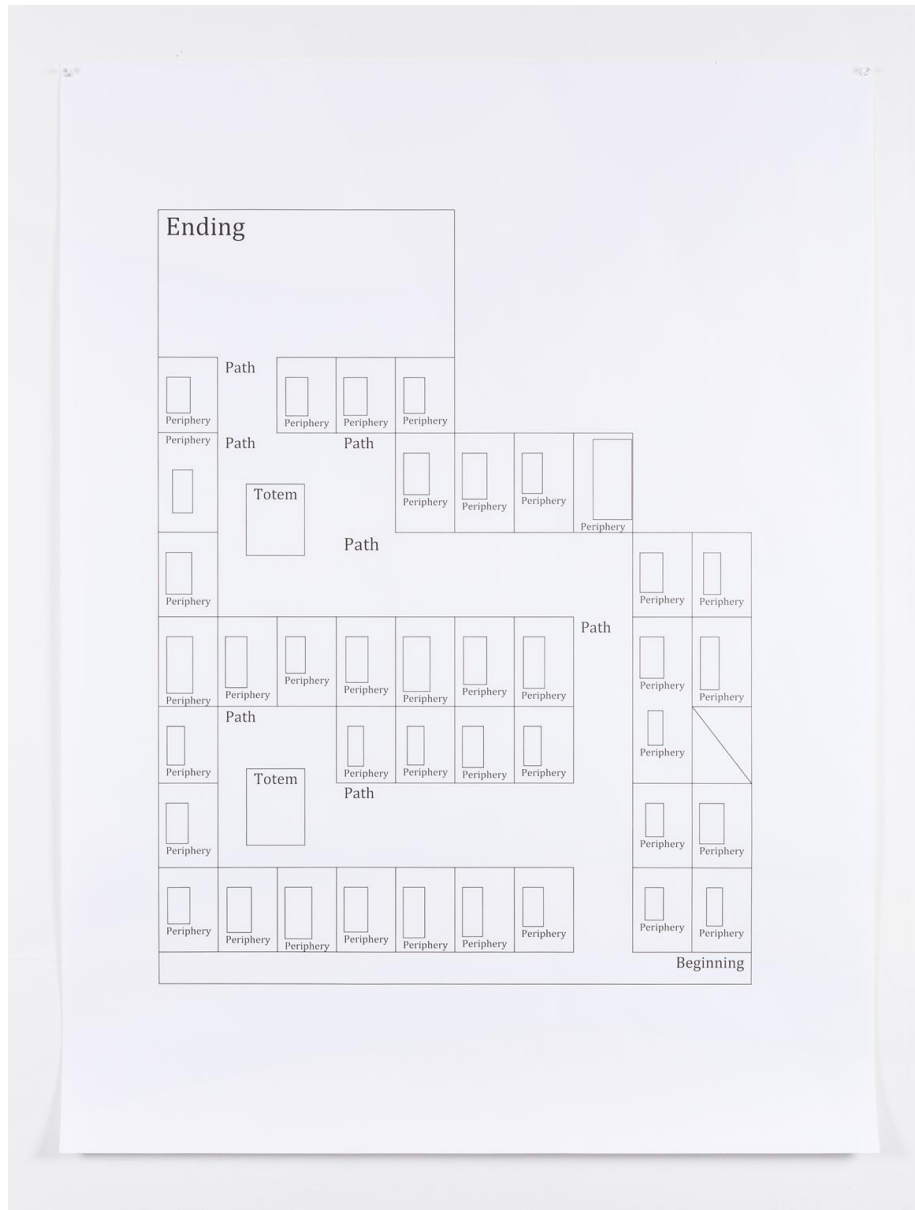

GALERIE FONSWELTERS

Win McCarthy

Ending Tower, 2022

laser print on paper (will be framed in plexi case)

WM/D 3