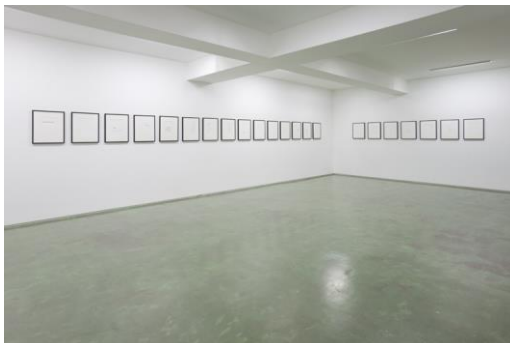

Simulacrum

2011

Twenty two framed perforated prints

穴を空けた 22 枚の紙、フレーム

Frame size: 48.7 x 40.8 x 3.8 cm

Unique

(CWE-SC-11-JJ39993)