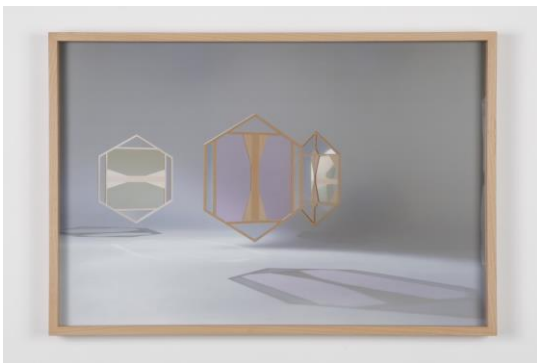

The Promise of Love and Peace, 2011

watercolour and pencil on canvas, wood frame

955 x 773 x 37mm

unique

The Center, 2011

lambda print, wood frame

350 x 517 x 35mm

edition 3

East-Prayer, 2011

wooden frame, cotton cloth, glass, botanical healing
water, light

frame: 1345 x 1016 x 38mm / glass: 180 x 100 x 100mm

unique

Elemental / Visionary Forest, 2011

lambda print, wood frame

620 x 535 x 50mm

glass [green] :285(H) x 260 x 260mm / glass

[red] :270(H) x 300 x 250mm / pedestal:200(H) x 900 x

700mm

unique

Elemental / Enhancer, 2011

lamda print, wood frame

960(H) x 1323 x 100mm

edition 3

edition 3

At Noon, "Sea", 2011

citrine, wood, wood, brass plate

citrine160(H) x 200 x 72mm / pedestal: 1100 x 270 x
270mm

unique

ECHOES 1, 2011
lambda print, wood frame
417 x 617 x 35mm
edition 3

ECHOES 2, 2011
lambda print, wood frame
417 x 617 x 35mm
edition 3