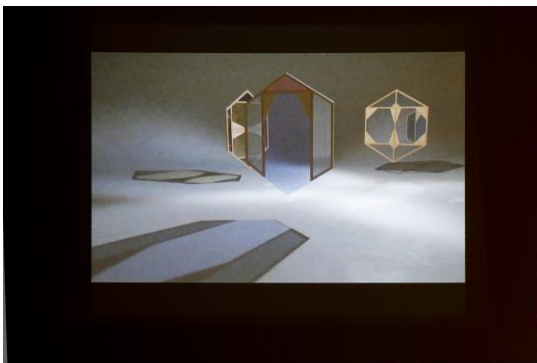

ECHOES, 2011
DVD (30min. loop)
edition 5