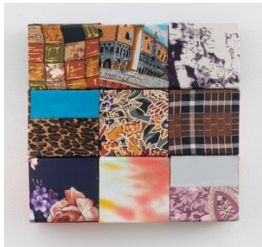

Nancy Shaver

Picture becomes texture, 2021

wooden blocks, dress fabric, souvenir scarf fabric, paper,
Flashe acrylic
10.5 x 10.5 x 3 in.
NS0348