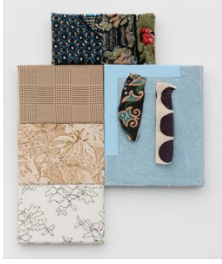

**Nancy Shaver**

*Red, orange, pink, 2022*

wooden blocks, dress fabric, paper, Flashe acrylic  
10 x 10 x 3 in.  
NS0361

**Nancy Shaver**

*Shapes and things, 2022*

two Spanish wine bottles, metal post, wooden post, child's  
toy shapes  
19 x 14 x 28 in.  
NS0355

**Nancy Shaver**

*Landscape, 2018*

canvas panels, cotton tapestry fabric made in Italy  
28.75 x 29.5 in.  
NS0369

**Nancy Shaver**

*Spacer with drawing, 2019*

canvas panels, leopard fabric, ikat fabric, gesso, Flashe  
acrylic  
17 x 21 in.  
NS0364

**Nancy Shaver**

*Spacer with Samples, 2020*

canvas panels, dress fabric, imitation velvet, cotton  
tapestry fabric

19.5 x 15 in.

NS0368

**Nancy Shaver**

*Sunlight, 2022*

wooden box, cardboard boxes, paper, Flashe acrylic