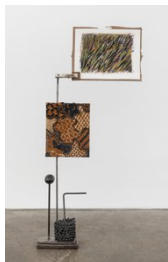

Nancy Shaver

Right angles, paisley and batik, 2021

metal, metal objects, canvas panels, cardboard, scribble

drawing, collage, oil pastel, China marker

40 x 17.5 x 5 in.

NS0346