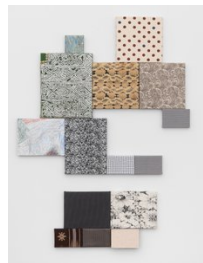

**Nancy Shaver**

*Sort of: Orrery*, 2021

canvas panels, metal, wooden balls, batik fabric

38.5 x 14.5 x 8 in.

NS0349

**Nancy Shaver**

*Sentinel*, 2020

canvas panels, metal post

27.75 x 28 x 5 in.

NS0374

**Nancy Shaver**

*Spacer with Scribble Drawing*, 2022

canvas panels, dress fabric, shirt fabric, paper, staples,

Flashe acrylic, pencil, colored pencil

51 x 38 in.

NS0365