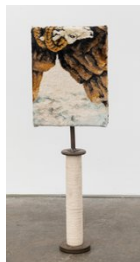

**Nancy Shaver**

*Display*, 2021

hand-made wire post, canvas panels, cotton tapestry  
fabric made in Italy, Chinese silk fabric, dress fabric -  
India, goofus glass plate, cardboard, paper, colored pencil  
63.5 x 28 x 20 in.  
NS0352

**Nancy Shaver**

*Fireplace*, 2021

metal, coin tray, cardboard boxes, wooden blocks, fabric,  
Flashe acrylic  
23 x 16.5 x 9 in.  
NS0339

**Nancy Shaver**

*Flat, a washboard song*, 2021

washboard, spool, metal, canvas panels, dress fabric,  
Italian cotton tapestry  
23 x 25 x 7.75 in.  
NS0350

**Nancy Shaver**

*Shape Post*, 2022

metal rods, clamp, wooden ball, glass vase, canvas  
panels, dress fabric, paper, Flashe acrylic  
68 x 16 x 5 in.  
NS0353

**Nancy Shaver**

*Sentinel*, 2020

canvas panels, metal post, industrial textile spool  
28.625 x 9.25 x 4 in.  
NS0373