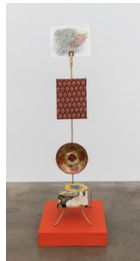

*Plaid, Color Blocks, Dress, 2021*

wooden blocks, flannel shirt fabric, paisley, Flashe acrylic

10 x 11 x 3 in.

NS0372

**Nancy Shaver**

*Picture becomes texture*, 2021

wooden blocks, dress fabric, souvenir scarf fabric, paper,  
Flashe acrylic  
10.5 x 10.5 x 3 in.  
NS0348