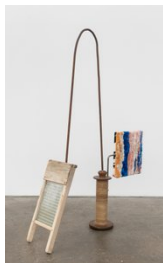

Nancy Shaver

Flat, a washboard song, 2021

washboard, spool, metal, canvas panels, dress fabric,
Italian cotton tapestry
23 x 25 x 7.75 in.
NS0350