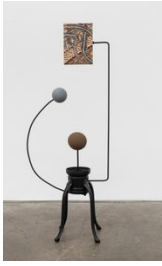

**Nancy Shaver**

*Shape Post*, 2022

metal rods, clamp, wooden ball, glass vase, canvas  
panels, dress fabric, paper, Flashe acrylic  
68 x 16 x 5 in.  
NS0353

**Nancy Shaver**

*Sentinel*, 2020

canvas panels, metal post, industrial textile spool  
28.625 x 9.25 x 4 in.  
NS0373