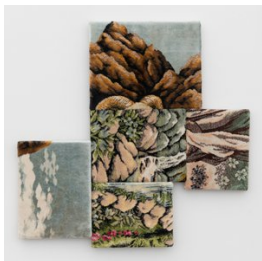

**Nancy Shaver**

*Red, orange, pink, 2022*

wooden blocks, dress fabric, paper, Flashe acrylic  
10 x 10 x 3 in.  
NS0361

**Nancy Shaver**

*Shapes and things, 2022*

two Spanish wine bottles, metal post, wooden post, child's  
toy shapes  
19 x 14 x 28 in.  
NS0355

**Nancy Shaver**

*Landscape, 2018*

canvas panels, cotton tapestry fabric made in Italy  
28.75 x 29.5 in.  
NS0369

**Nancy Shaver**

*Spacer with drawing, 2019*

canvas panels, leopard fabric, ikat fabric, gesso, Flashe  
acrylic  
17 x 21 in.  
NS0364