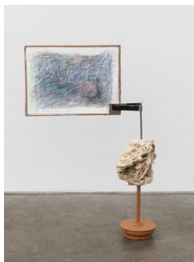

*Cinderella, 2021*

child's shoe, liquor bottle

14 x 11 x 2 in.

NS0340

**Nancy Shaver**

*Yellow Position, 2022*

wooden blocks, dress fabric, batik, plaid shirt fabric, paper,  
Flashe acrylic

10.25 x 10.25 x 3 in.

NS0370

**Nancy Shaver**

*Blue Screen with Scribble Drawing, 2021*

bleached coral, metal, wood, cardboard, paper, pencil,  
Flashe acrylic

27 x 19 x 6 in.

NS0342

**Nancy Shaver**

*Shapes, Surface, Architectural Detail, 2021*