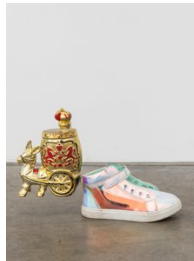

Nancy Shaver

Cinderella, 2021

child's shoe, liquor bottle

14 x 11 x 2 in.

NS0340