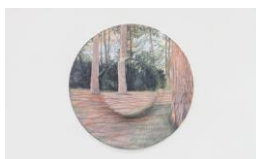

Melanie Ebenhoch
The Forest, 2020
oil on acrylic resin
Ø 37 cm

MEB/M 29