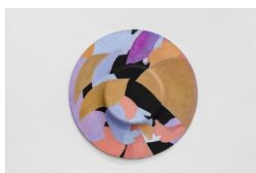

Melanie Ebenhoch
Reisehütchen, 2020
oil on acrylic resin
Ø 37 cm

MEB/M 30