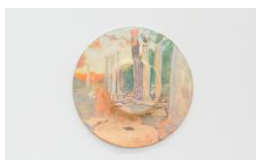

MEB/M 25

Melanie Ebenhoch
tschüss – bye bye, 2020
oil on canvas
150 x 127 cm

MEB/M 26

Melanie Ebenhoch
3 AM, 2020
oil on canvas
150 x 127 cm

MEB/M 27

Melanie Ebenhoch
The Past, 2020
oil on acrylic resin
Ø 37 cm